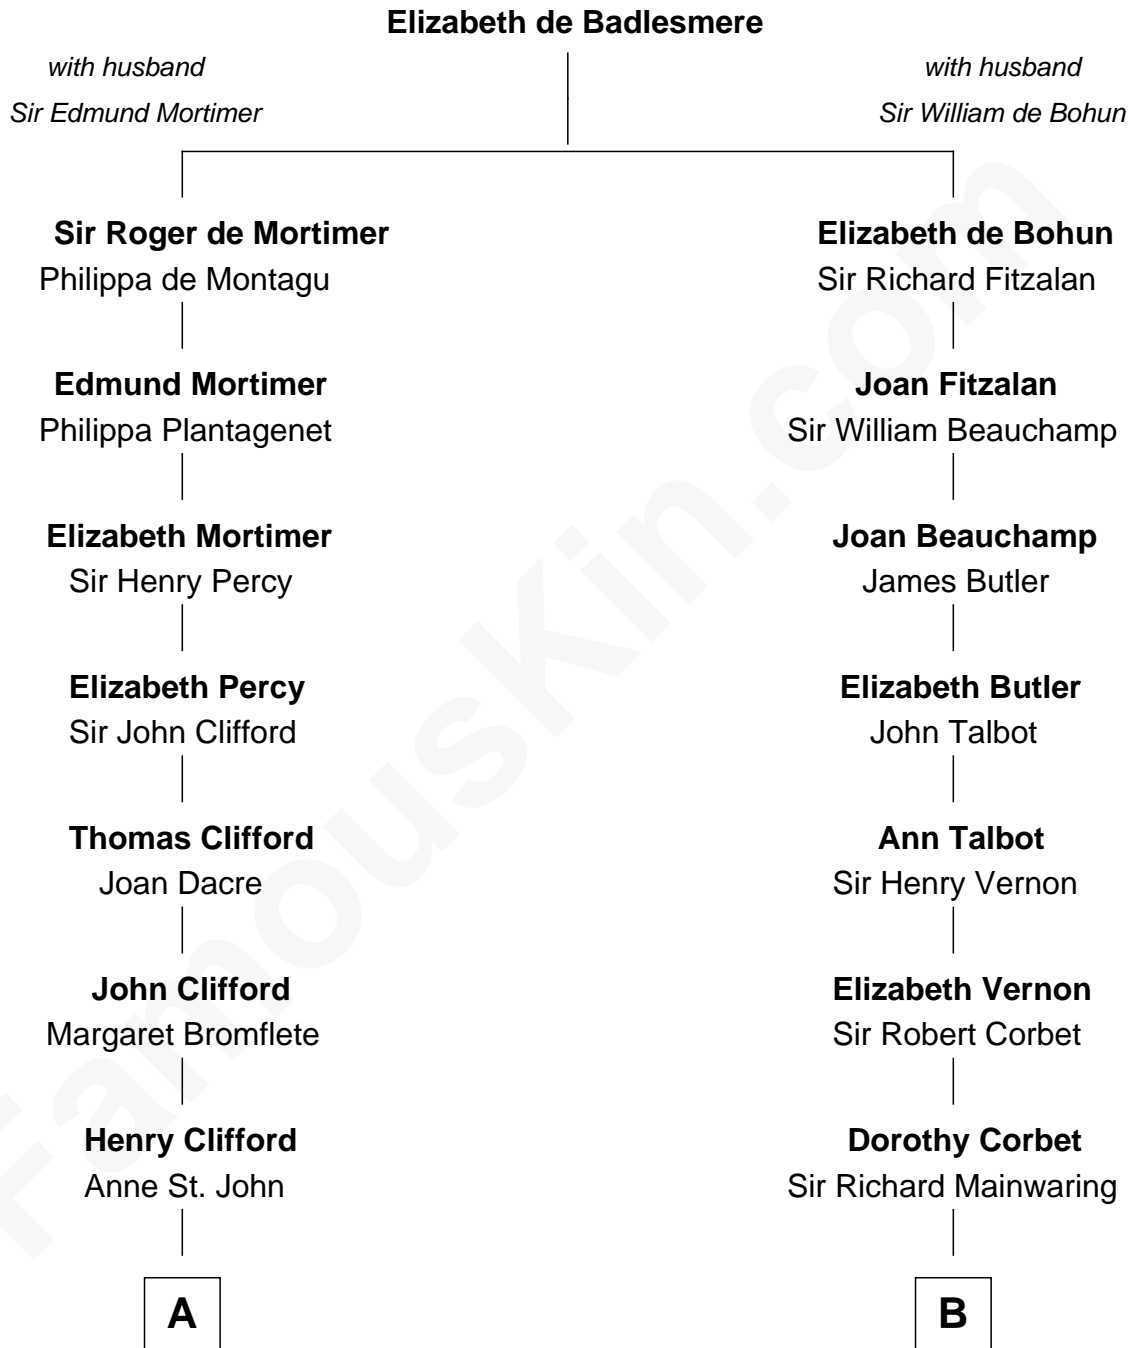

## Relationship Chart of

### Sandra Day O'Connor

First Female U.S. Supreme Court Justice

16th cousin 5 times removed of

**C. W. Post**

Founder of Post Cereals

**C**

—  
**Lettice Carlyle Cobb**

Luke Day