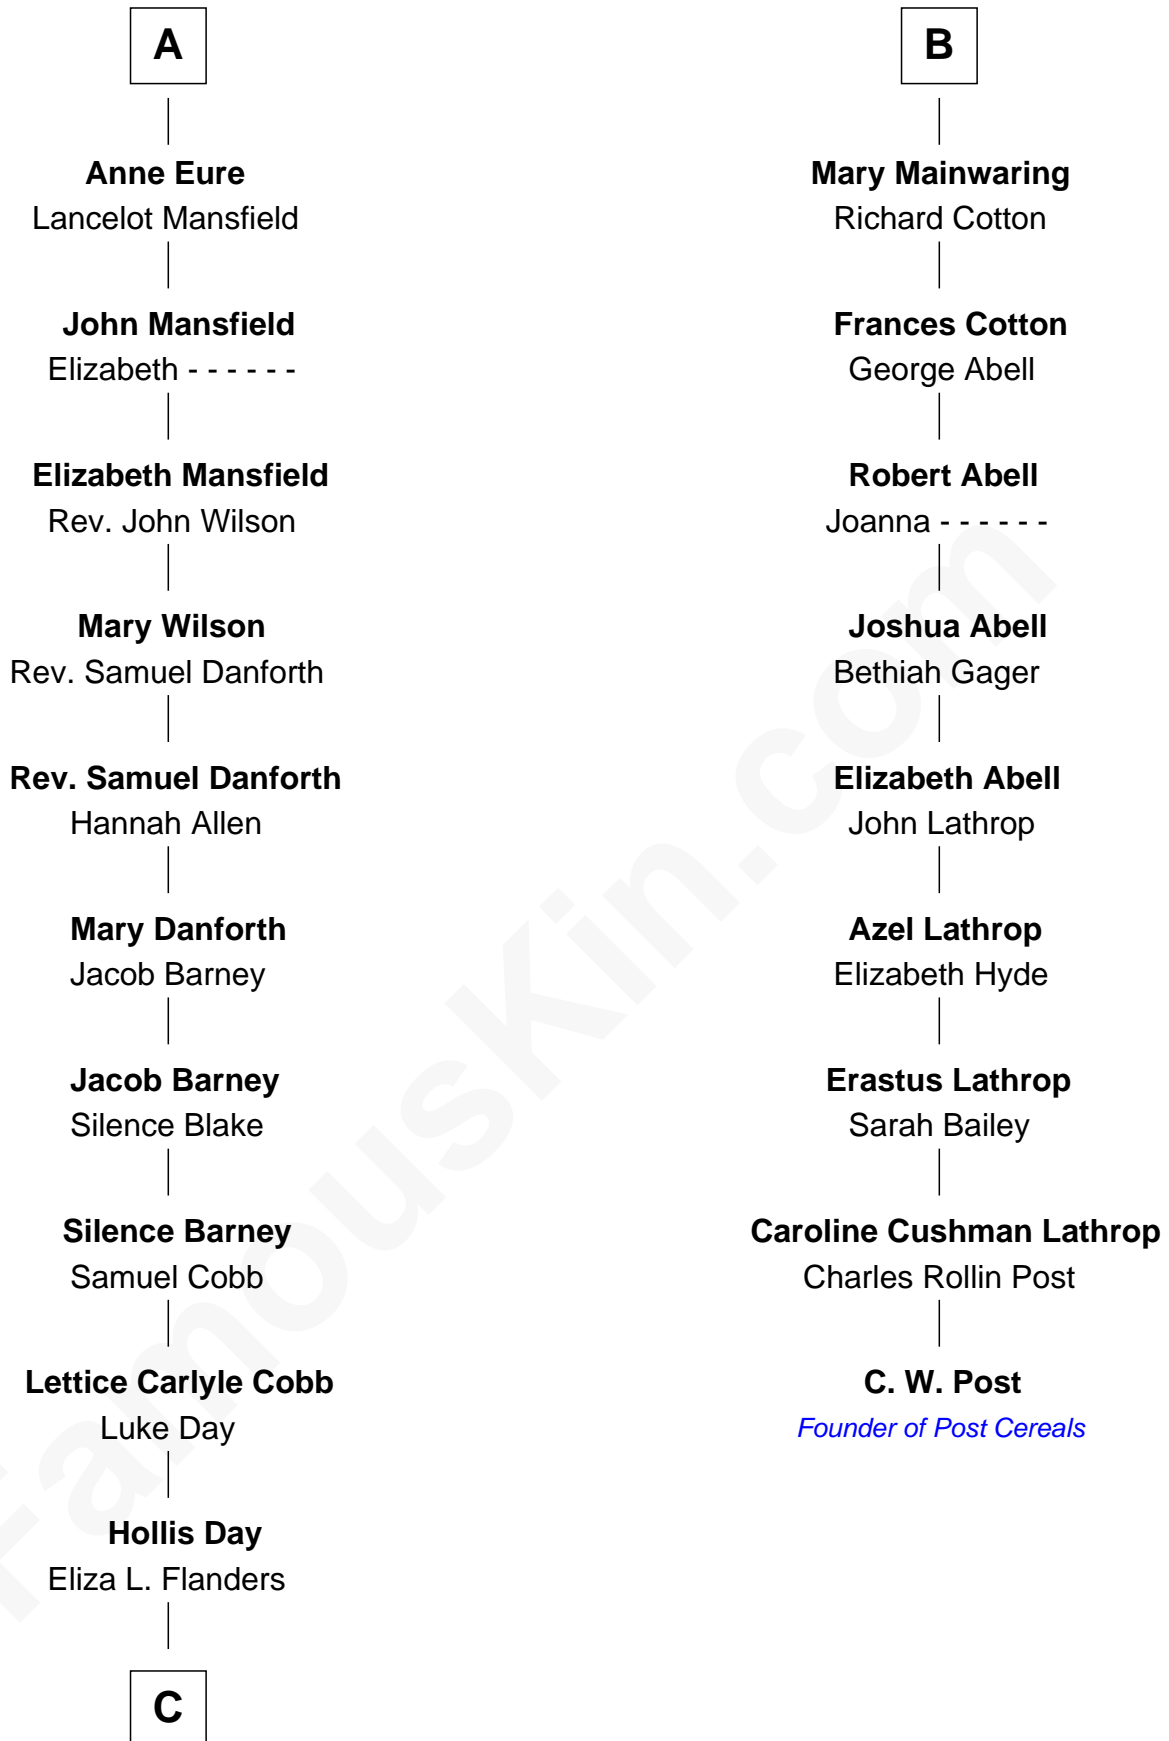

FamousKin.com

Relationship Chart of

Sandra Day O'Connor

First Female U.S. Supreme Court Justice

15th cousin 4 times removed of

C. W. Post

Founder of Post Cereals

C

Henry Clay Day
Alice Edith Hilton

Henry R. Day
Ada Mae Wilkey

Sandra Day O'Connor
U.S. Supreme Court Justice

FamousKin.com