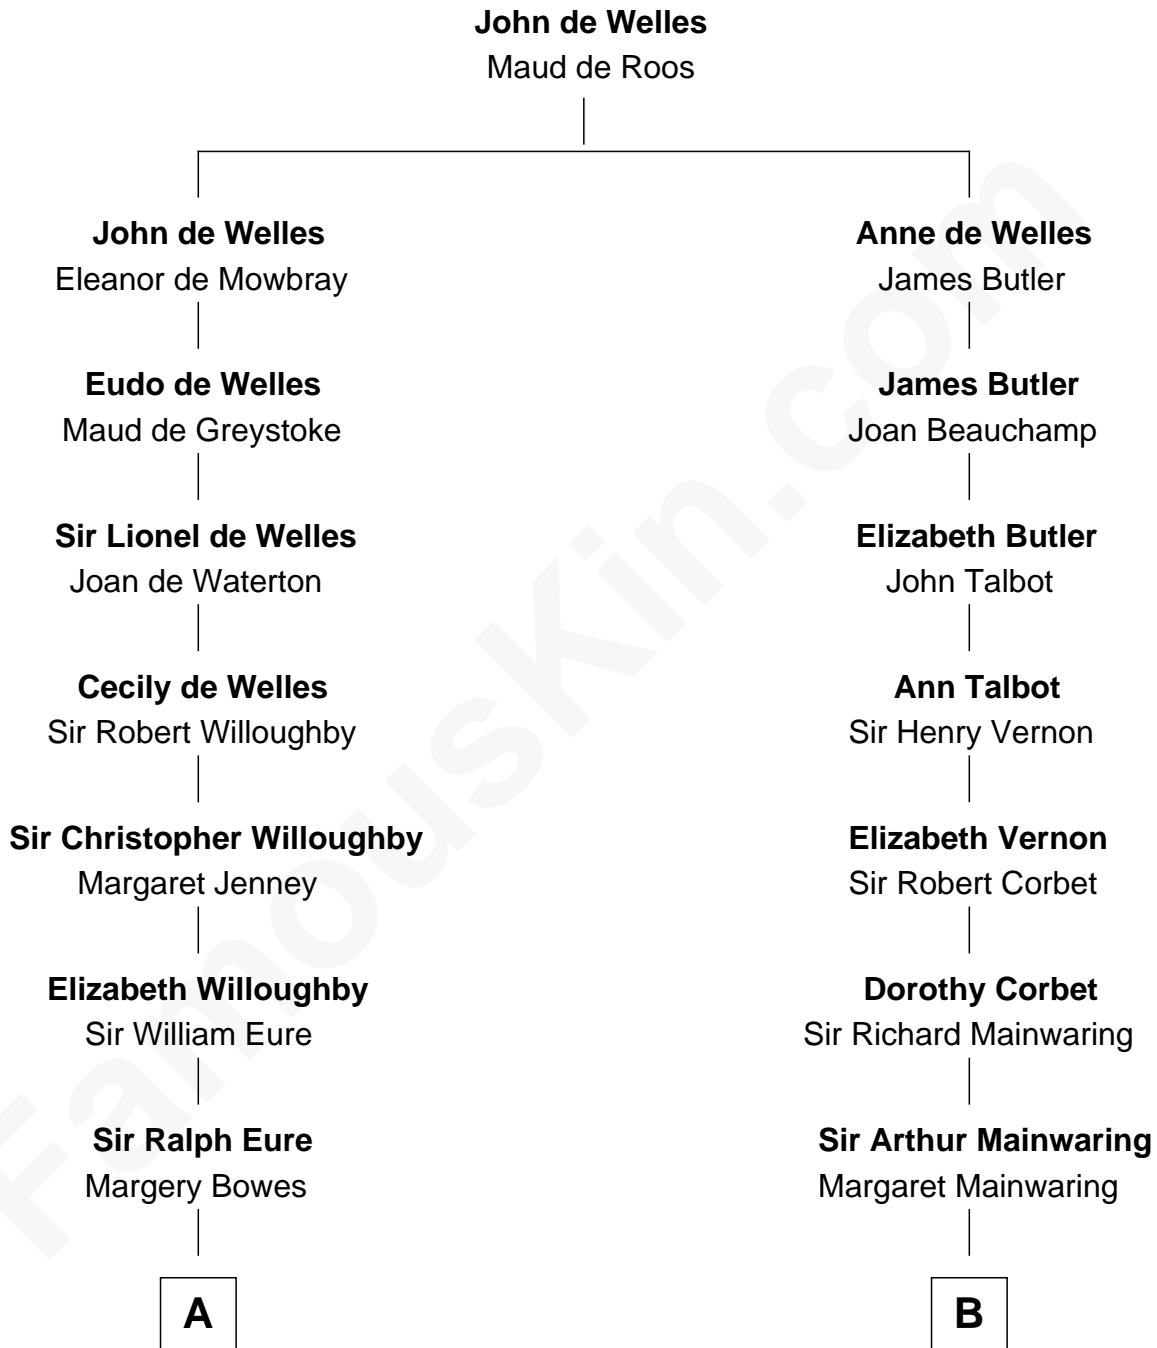

FamousKin.com

Relationship Chart of

Sandra Day O'Connor

First Female U.S. Supreme Court Justice

15th cousin 4 times removed of

C. W. Post

Founder of Post Cereals

C

Henry Clay Day
Alice Edith Hilton

Henry R. Day
Ada Mae Wilkey

Sandra Day O'Connor
U.S. Supreme Court Justice

FamousKin.com