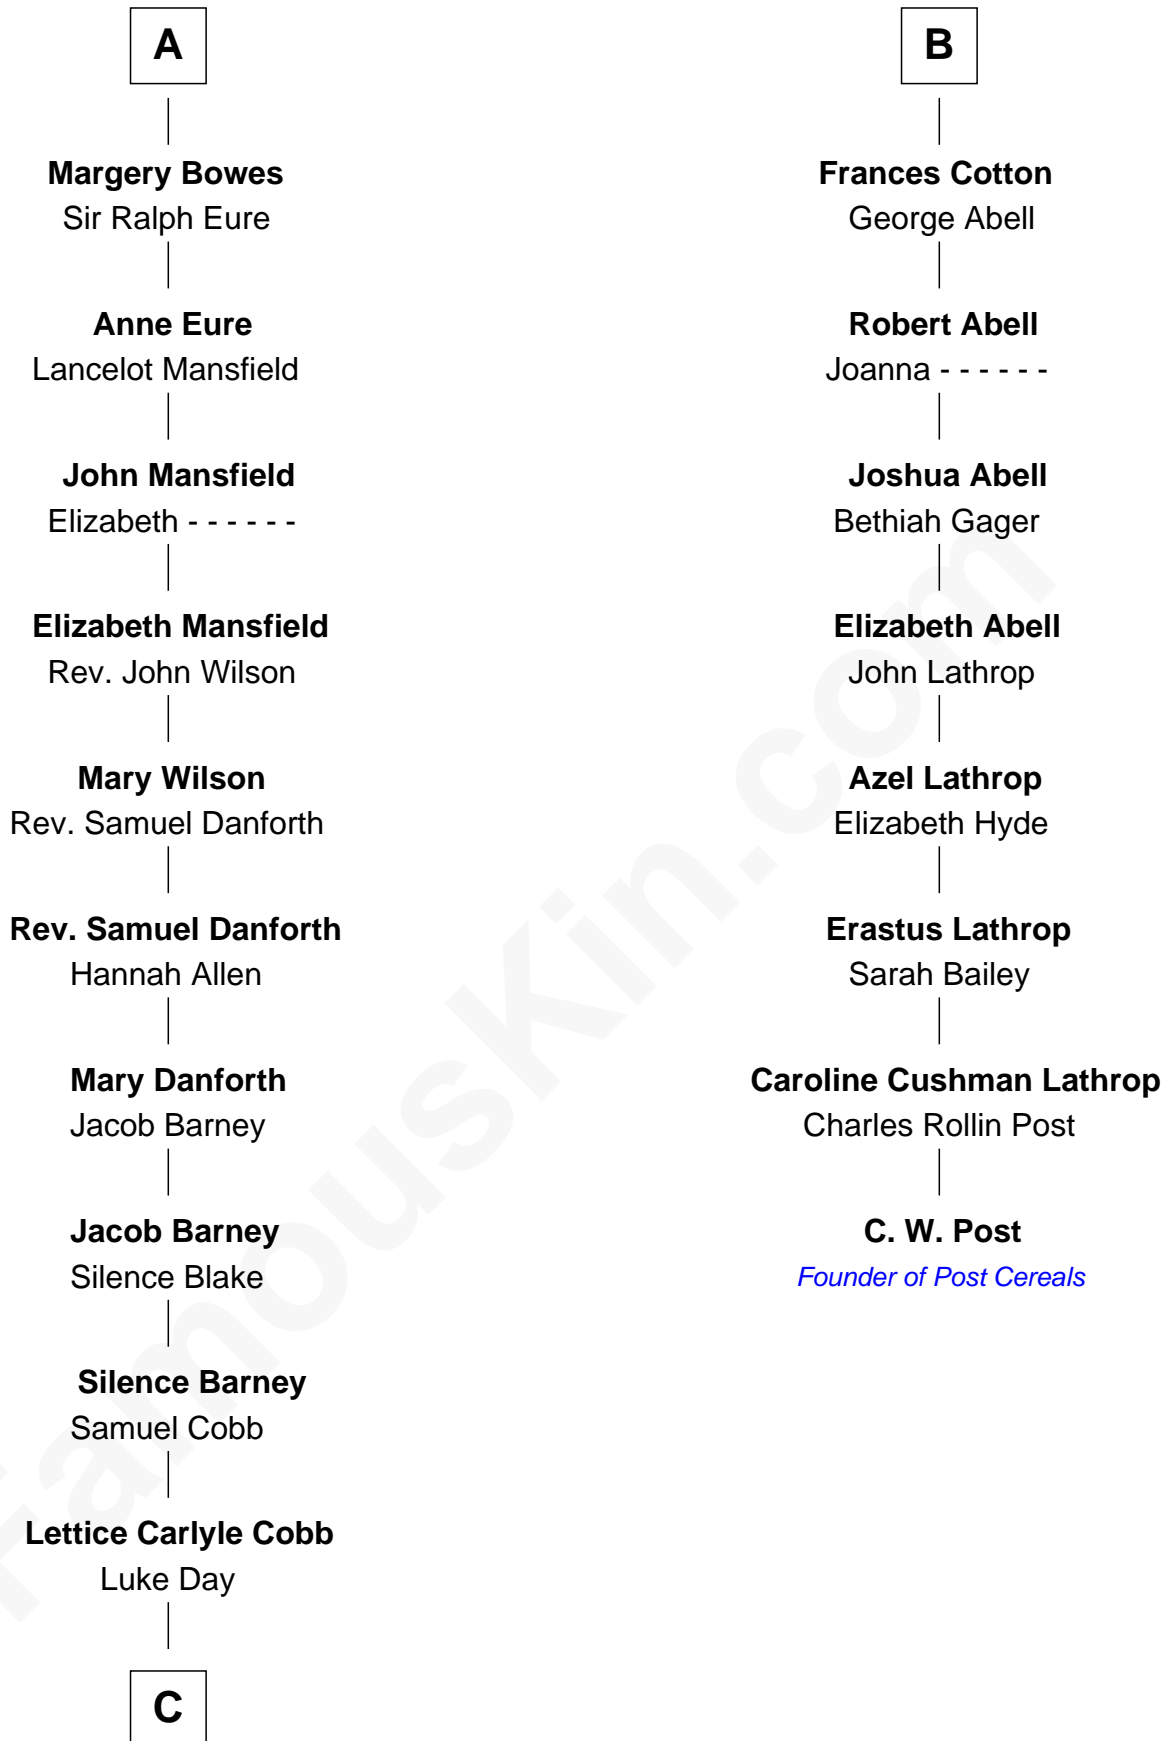

## Relationship Chart of

### Sandra Day O'Connor

First Female U.S. Supreme Court Justice

14th cousin 6 times removed of

**C. W. Post**

Founder of Post Cereals

**Sir Maurice de Berkeley**

Eve la Zouche

**C**

—  
**Hollis Day**

Eliza L. Flanders

—  
**Henry Clay Day**

Alice Edith Hilton

—  
**Henry R. Day**

Ada Mae Wilkey

—  
**Sandra Day O'Connor**

*U.S. Supreme Court Justice*