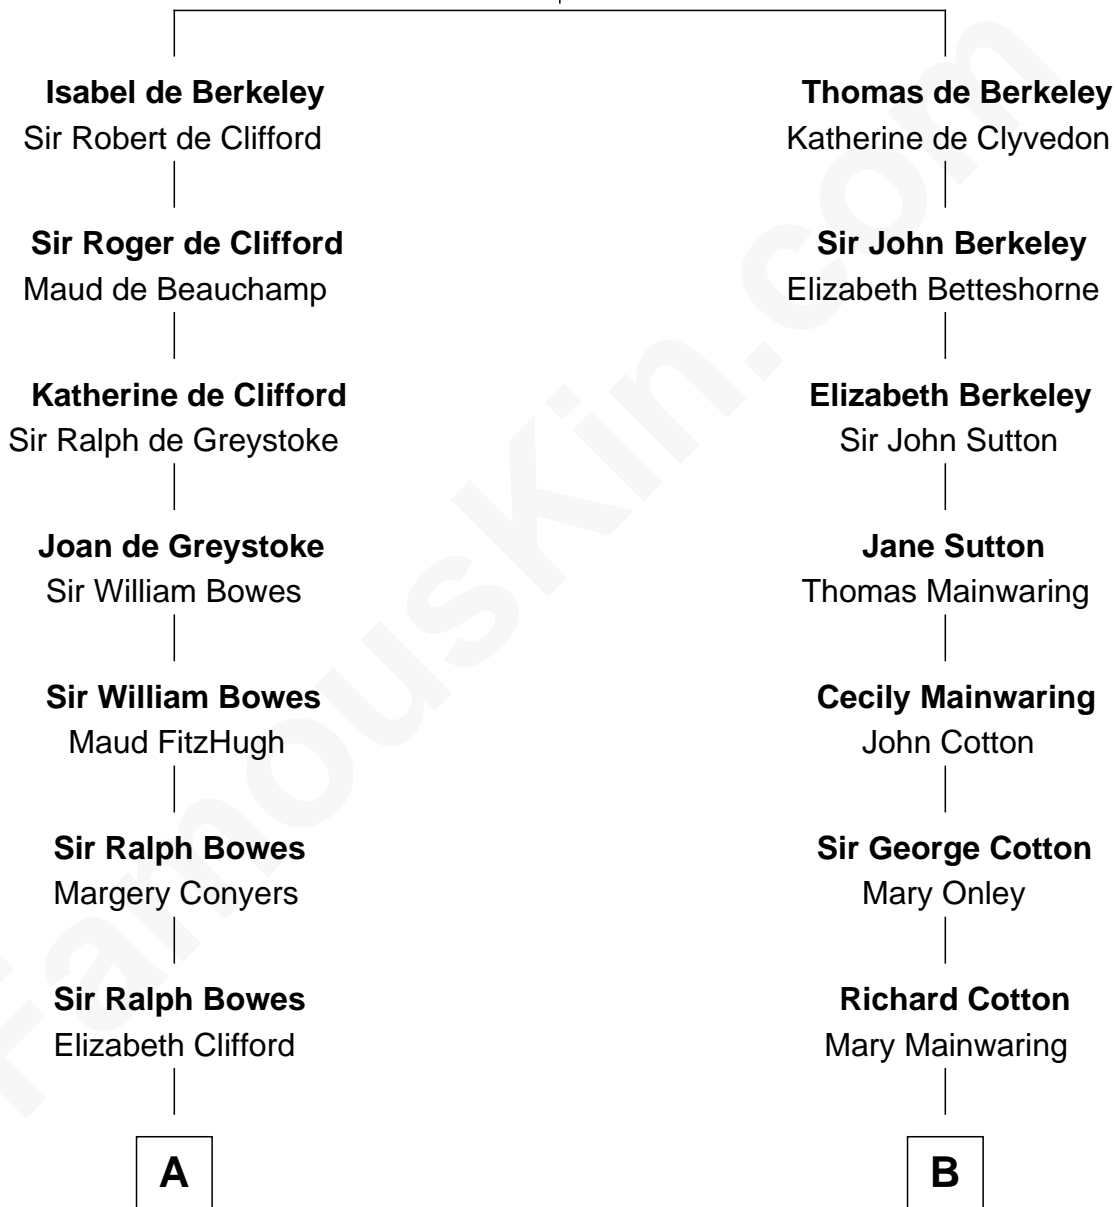

## Relationship Chart of

### Sandra Day O'Connor

First Female U.S. Supreme Court Justice

14th cousin 6 times removed of

**C. W. Post**

Founder of Post Cereals

**Sir Maurice de Berkeley**

Eve la Zouche

**C**

—  
**Hollis Day**

Eliza L. Flanders

—  
**Henry Clay Day**

Alice Edith Hilton

—  
**Henry R. Day**

Ada Mae Wilkey

—  
**Sandra Day O'Connor**

*U.S. Supreme Court Justice*