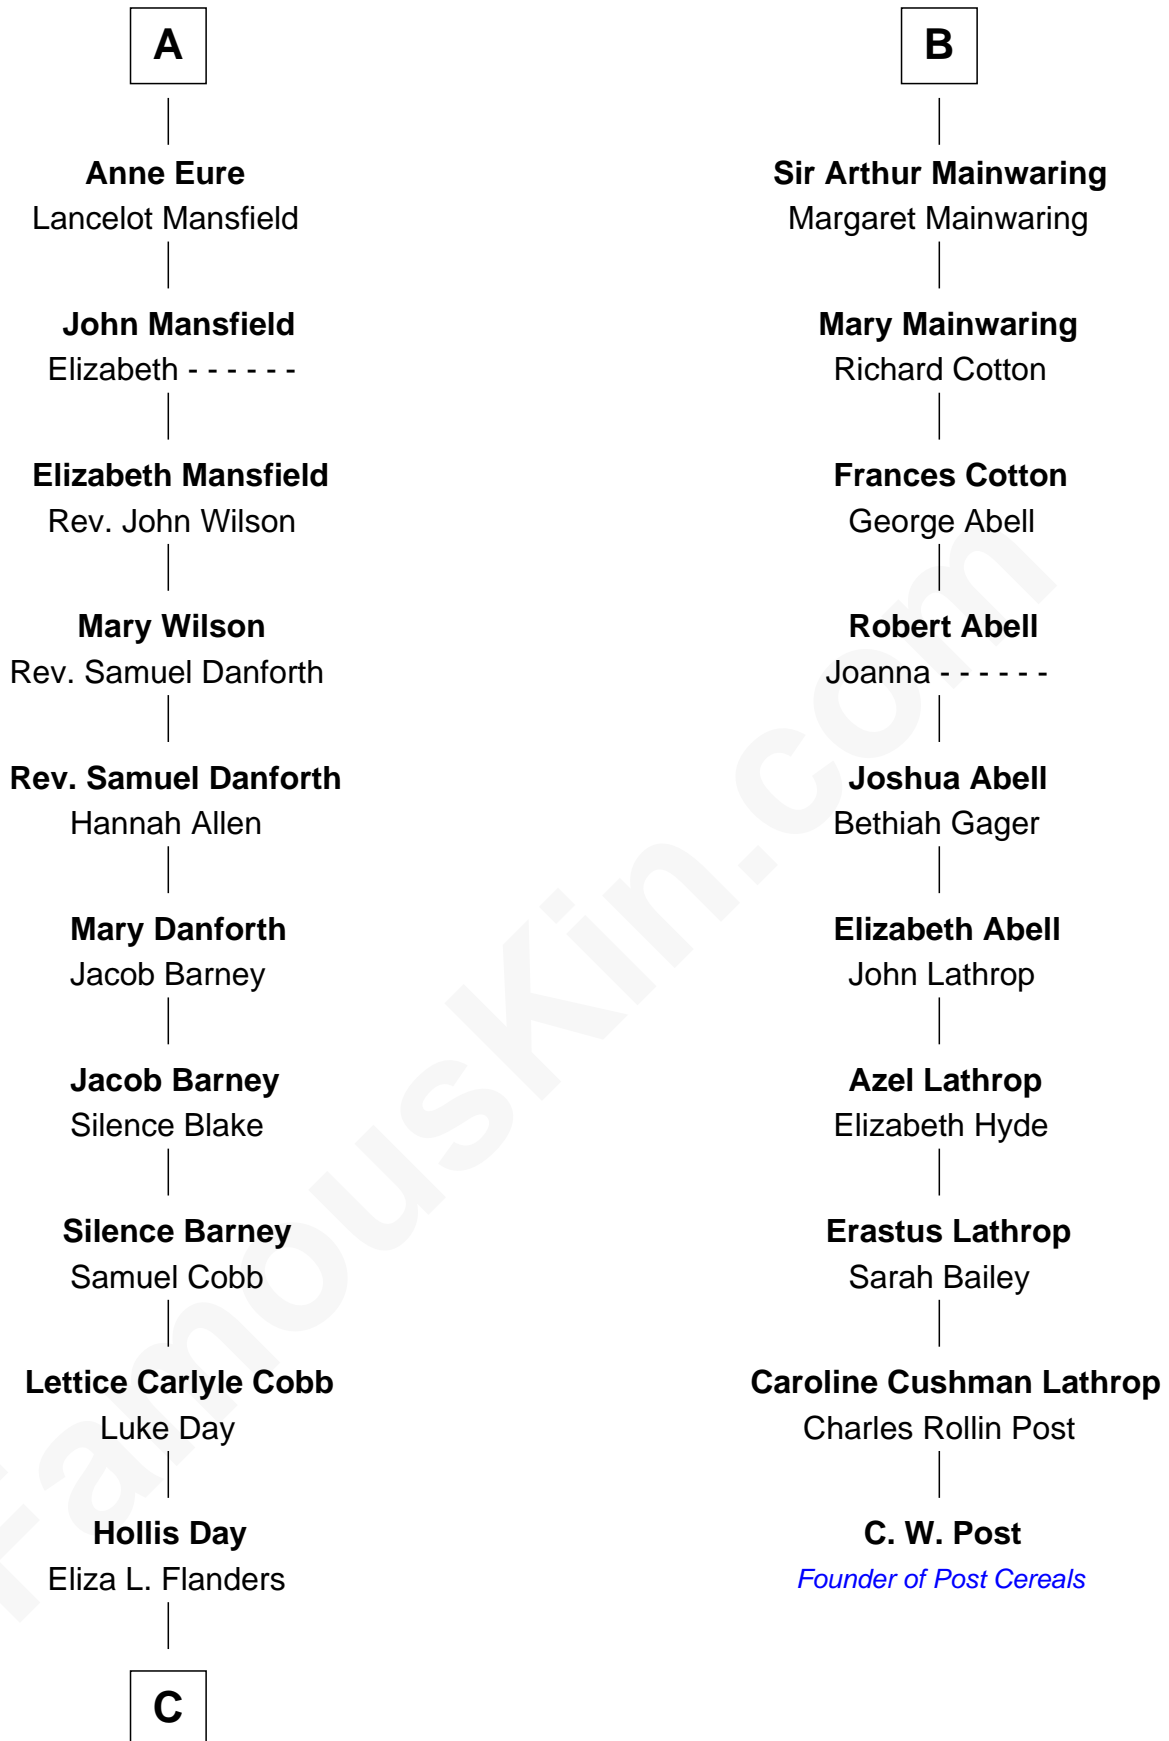

FamousKin.com

Relationship Chart of

Sandra Day O'Connor

First Female U.S. Supreme Court Justice

16th cousin 3 times removed of

C. W. Post

Founder of Post Cereals

C

Henry Clay Day
Alice Edith Hilton

Henry R. Day
Ada Mae Wilkey

Sandra Day O'Connor
U.S. Supreme Court Justice

FamousKin.com