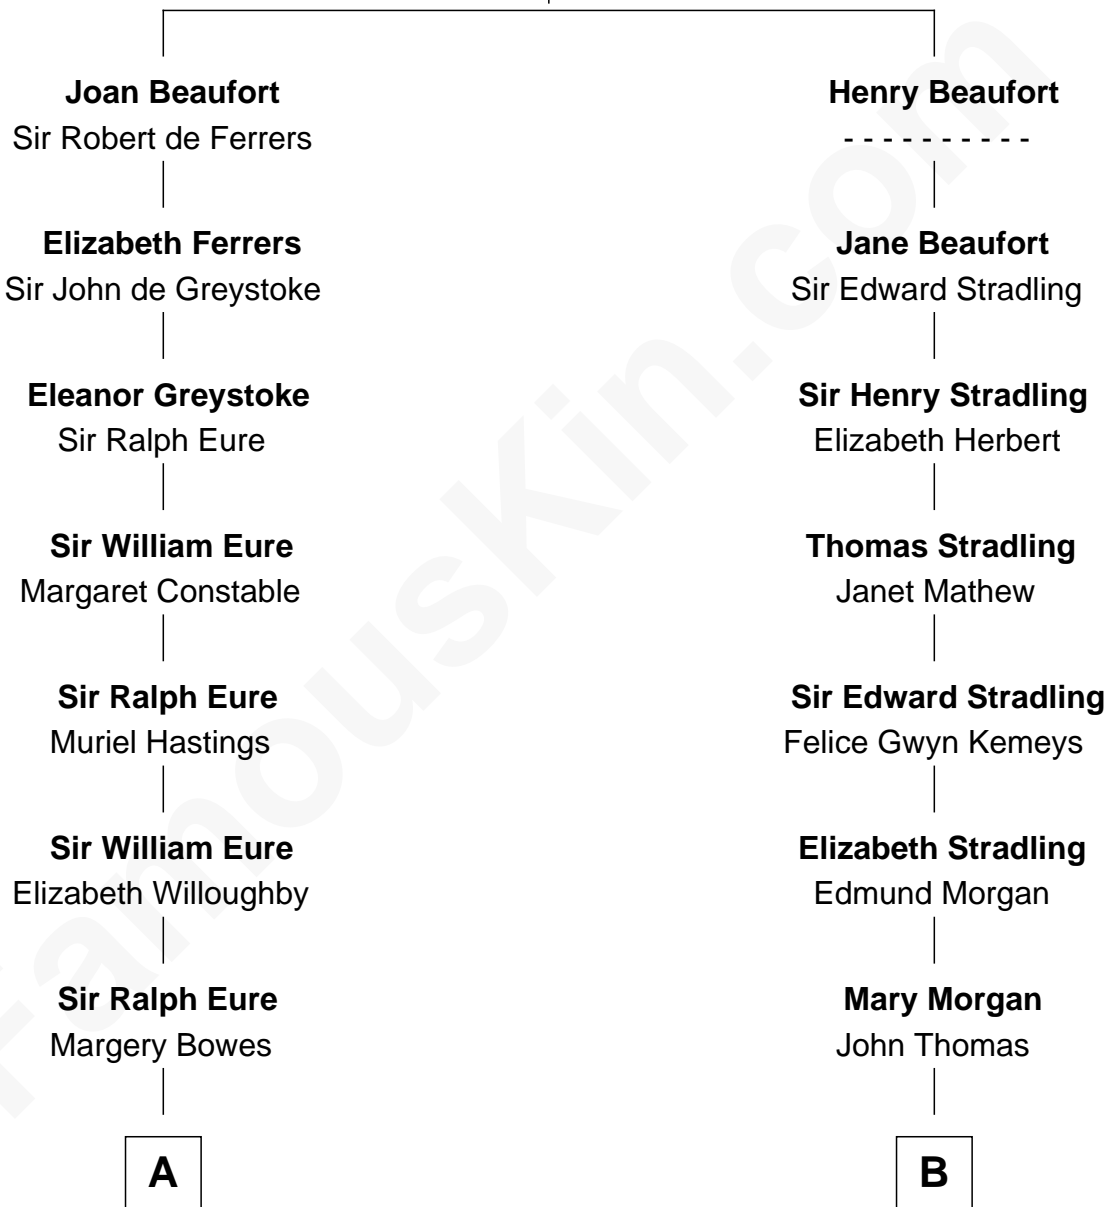

FamousKin.com

Relationship Chart of

Sandra Day O'Connor

First Female U.S. Supreme Court Justice

19th cousin 1 time removed of

Sally Ride

1st American Woman in Space

John of Gaunt
Katherine Roet

C

Henry Clay Day
Alice Edith Hilton

Henry R. Day
Ada Mae Wilkey

Sandra Day O'Connor
U.S. Supreme Court Justice

D

Charles Everroad Richardson
Blanche Gibson

Jennie Mae Richardson
Thomas Vernam Ride

Dale Burdell Ride
Carol Joyce Anderson

Sally Ride
1st American Woman in Space