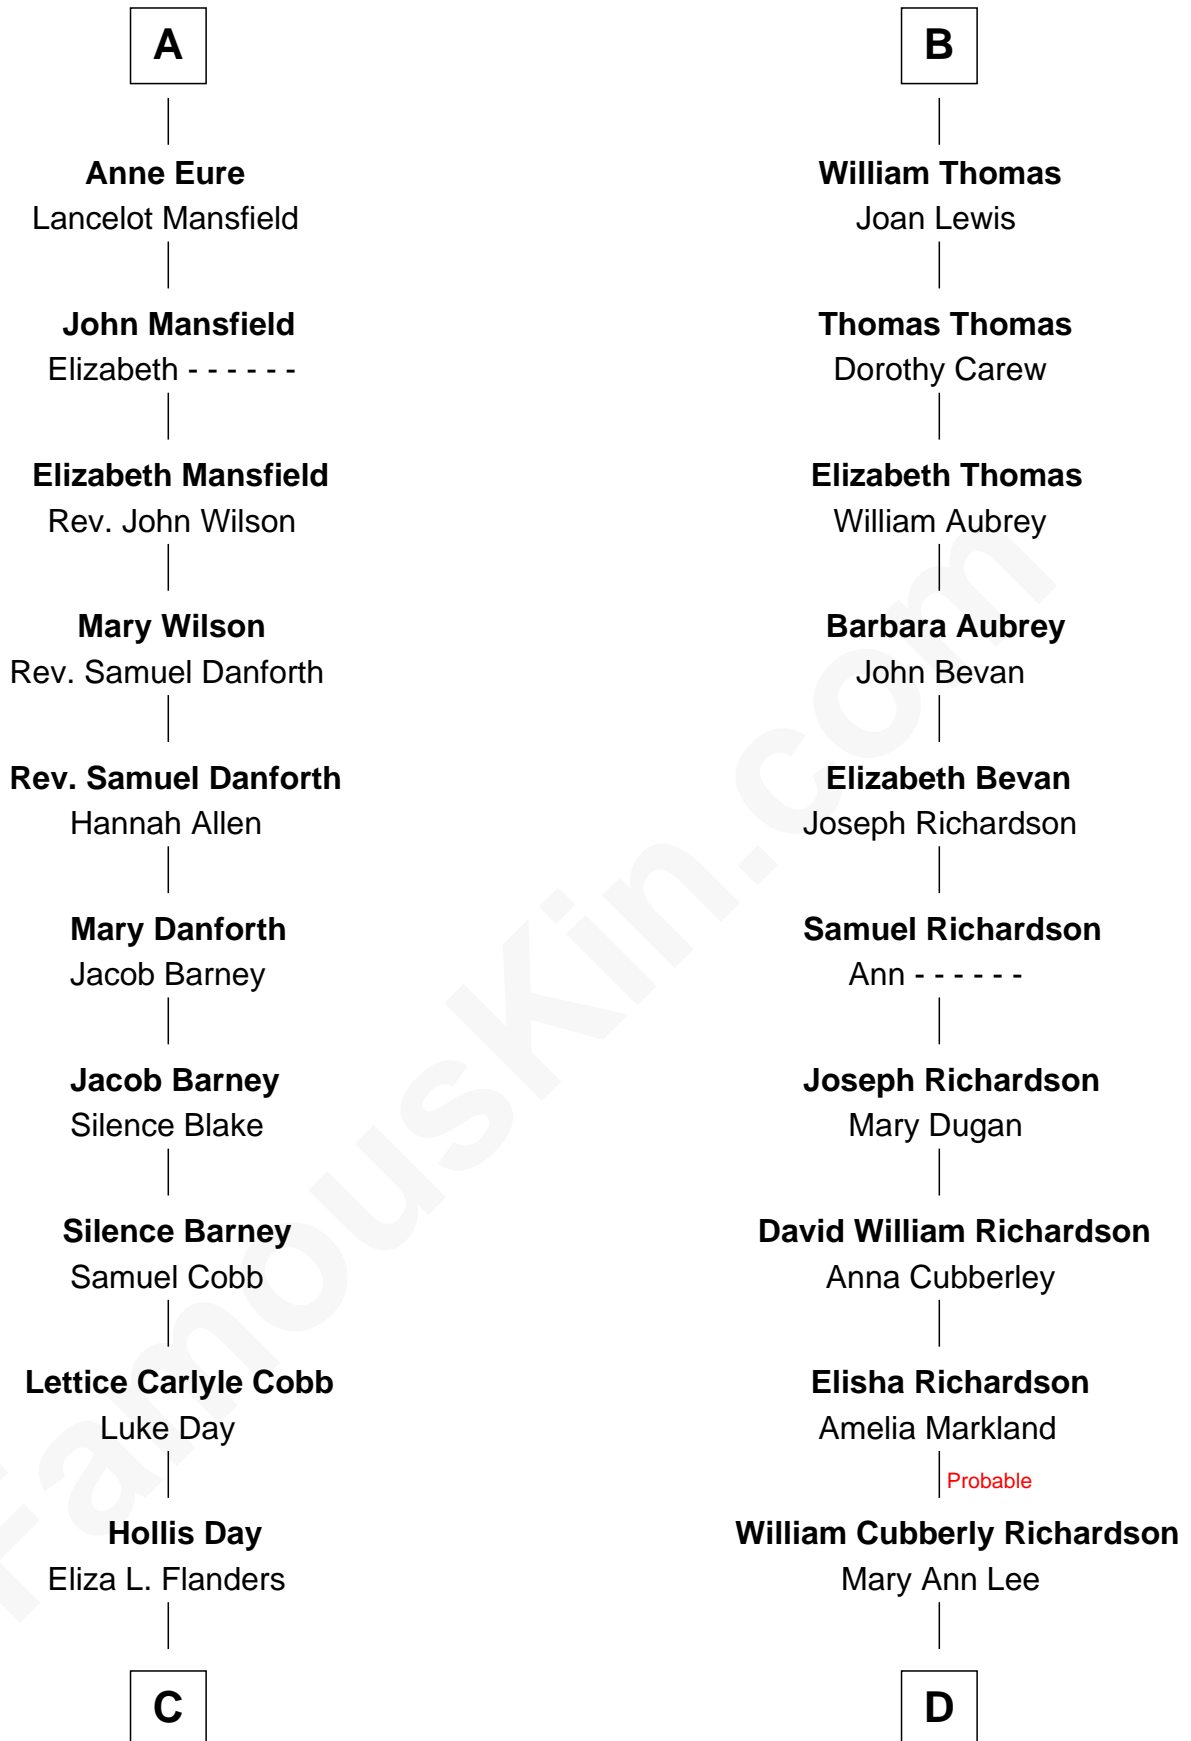

FamousKin.com

Relationship Chart of

Sandra Day O'Connor

First Female U.S. Supreme Court Justice

19th cousin 1 time removed of

Sally Ride

1st American Woman in Space

John of Gaunt
Katherine Roet

C

Henry Clay Day
Alice Edith Hilton

Henry R. Day
Ada Mae Wilkey

Sandra Day O'Connor
U.S. Supreme Court Justice

D

Charles Everroad Richardson
Blanche Gibson

Jennie Mae Richardson
Thomas Vernam Ride

Dale Burdell Ride
Carol Joyce Anderson

Sally Ride
1st American Woman in Space