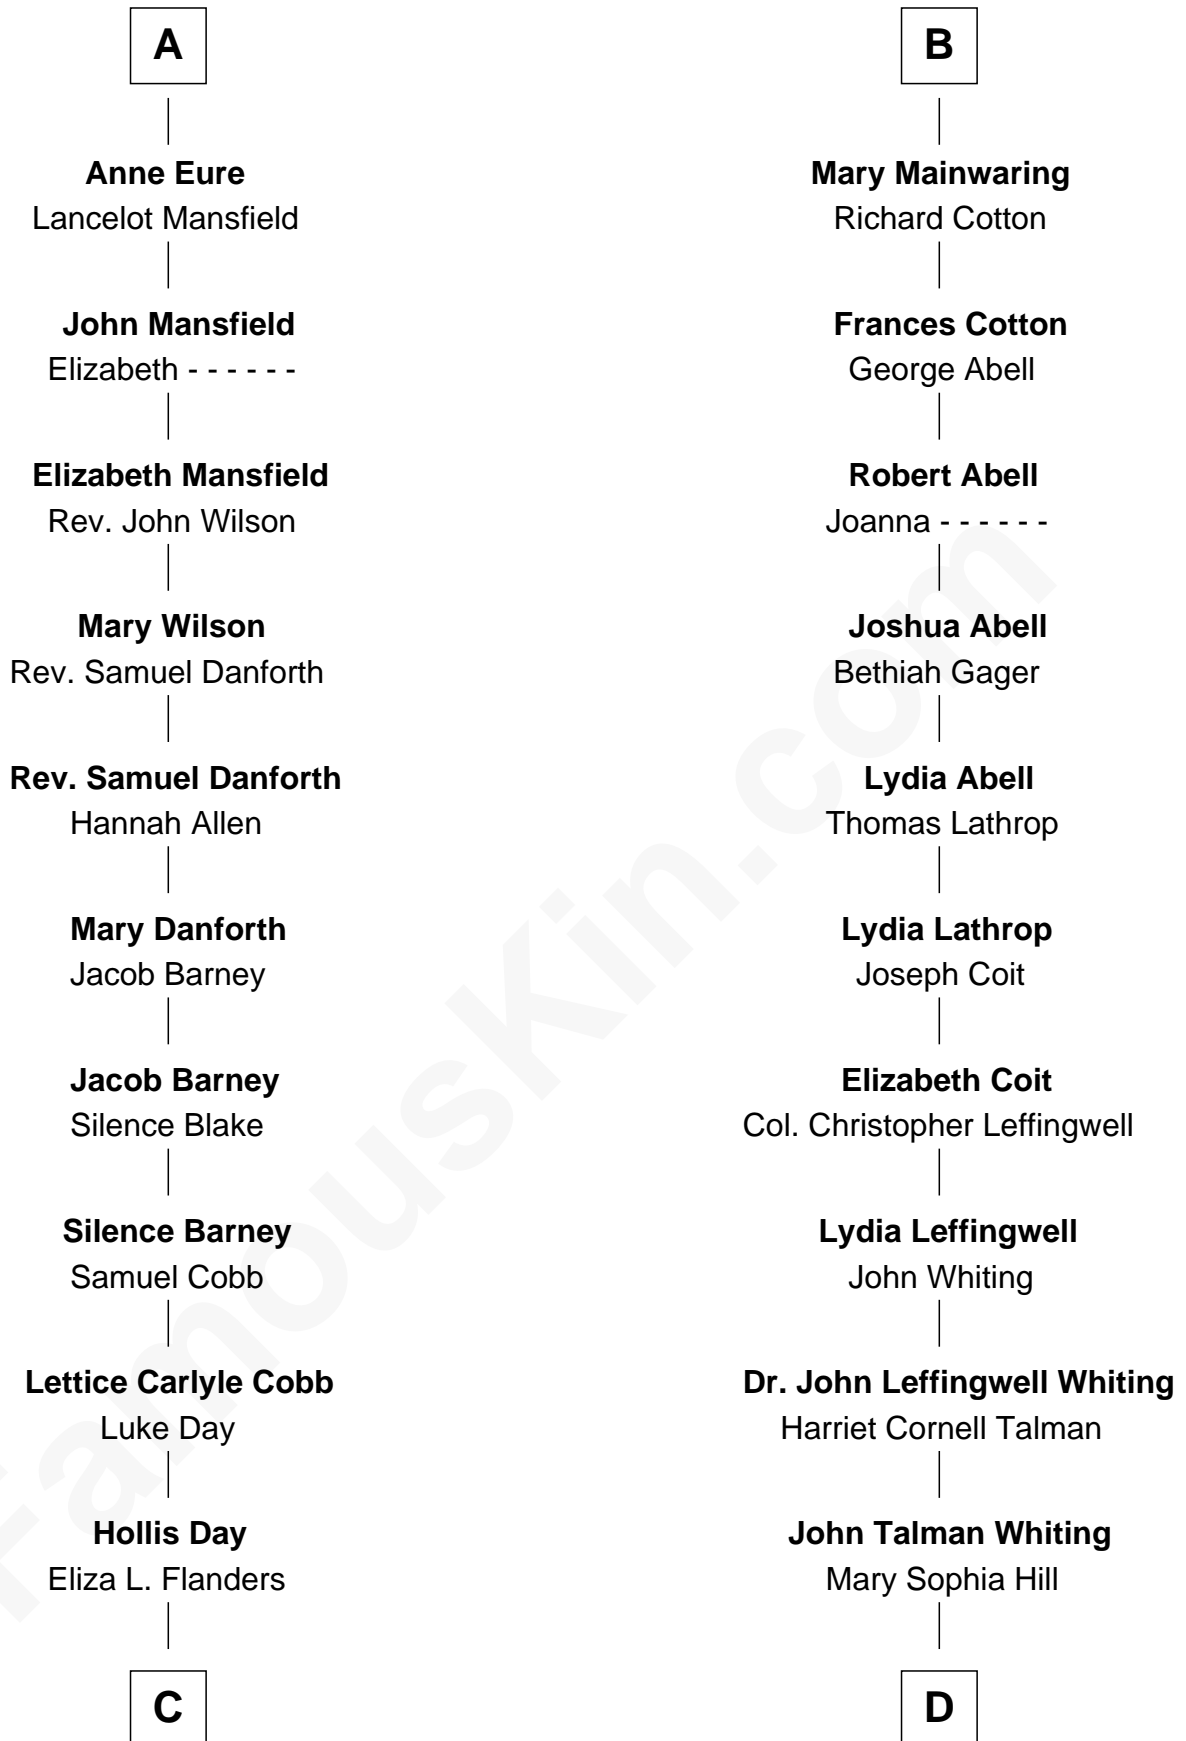

FamousKin.com

Relationship Chart of

Sandra Day O'Connor

First Female U.S. Supreme Court Justice

19th cousin 1 time removed of

Adlai Stevenson III

U.S. Senator from Illinois

Sir Thomas de Beauchamp

Katherine de Mortimer

C

Henry Clay Day
Alice Edith Hilton

Henry R. Day
Ada Mae Wilkey

Sandra Day O'Connor
U.S. Supreme Court Justice

D

Mary DeGama Whiting
William Borden

John Borden
Ellen Wallace Waller