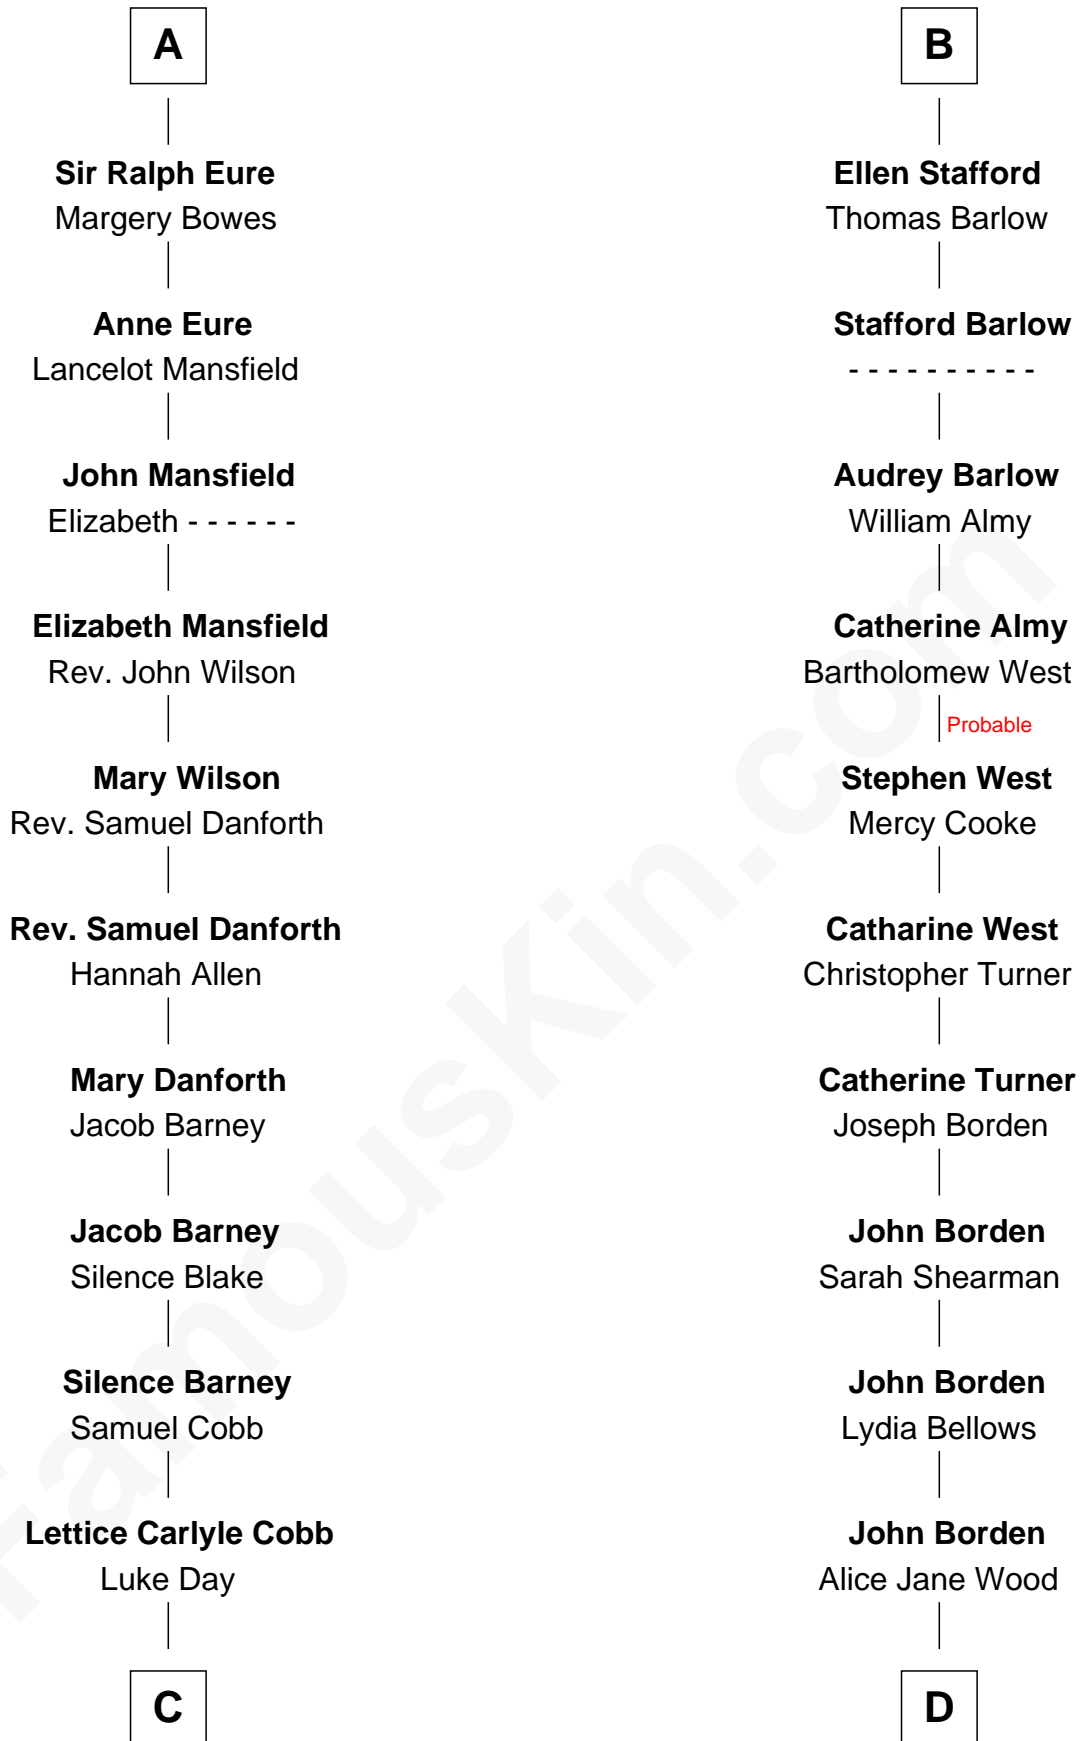

FamousKin.com

Relationship Chart of

Sandra Day O'Connor

First Female U.S. Supreme Court Justice

20th cousin of

Adlai Stevenson III
U.S. Senator from Illinois

C

Hollis Day

Eliza L. Flanders

Henry Clay Day

Alice Edith Hilton

Henry R. Day

Ada Mae Wilkey

Sandra Day O'Connor

U.S. Supreme Court Justice

D