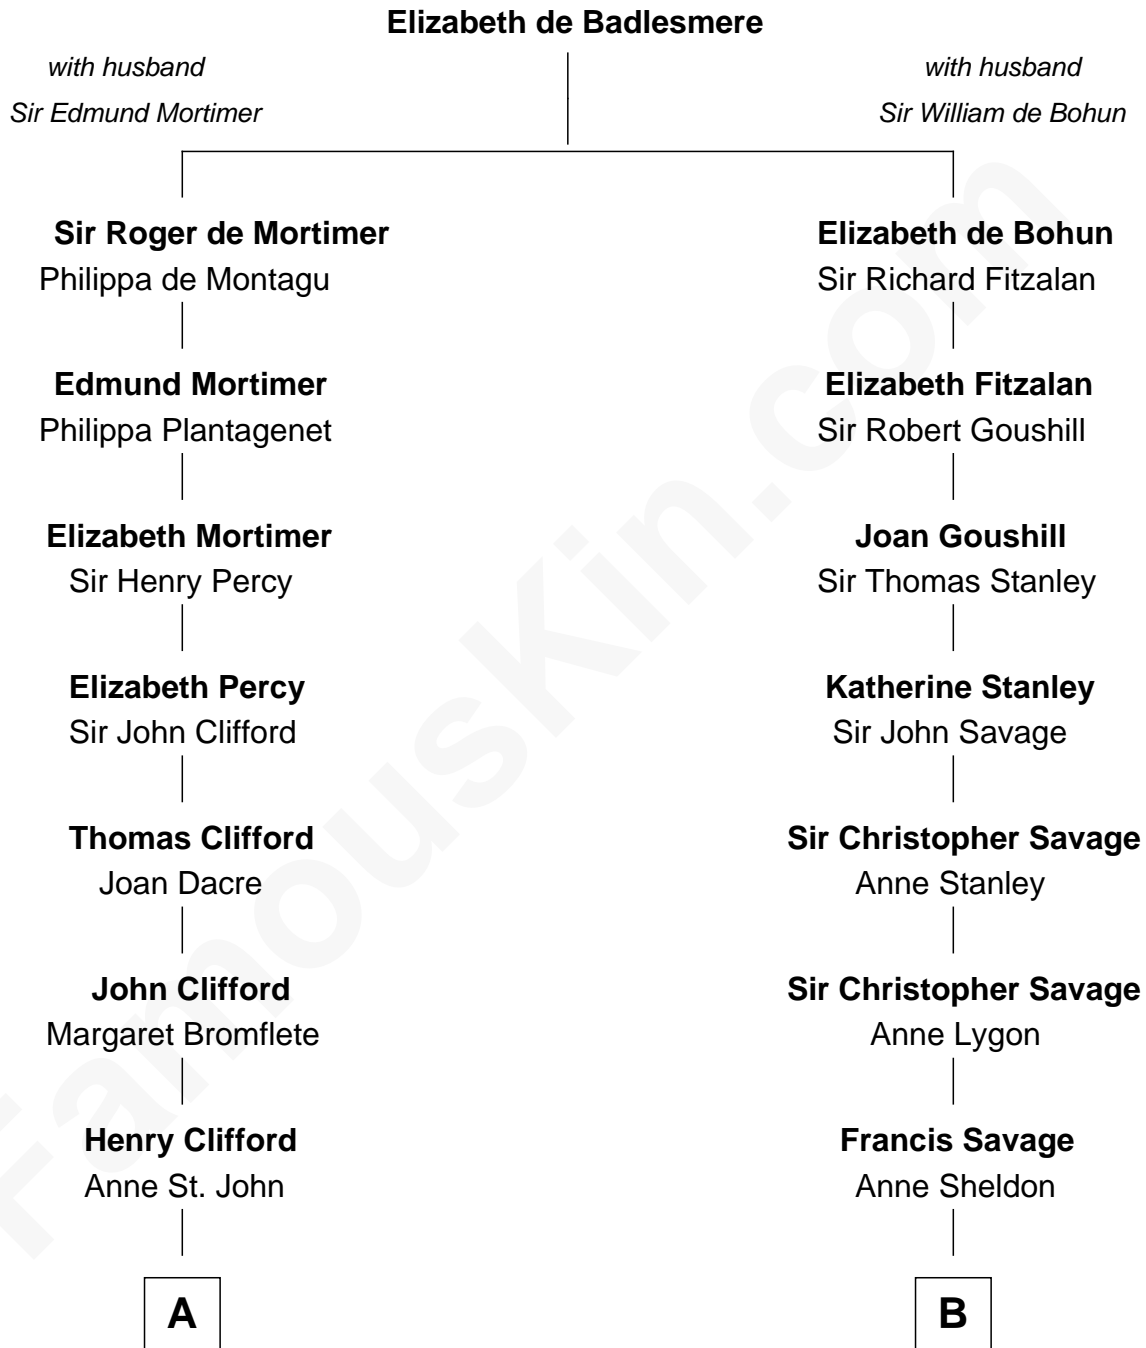

## Relationship Chart of

### Sandra Day O'Connor

First Female U.S. Supreme Court Justice

19th cousin 2 times removed of

**Adlai Stevenson III**

U.S. Senator from Illinois

**C**

**Lettice Carlyle Cobb**

Luke Day