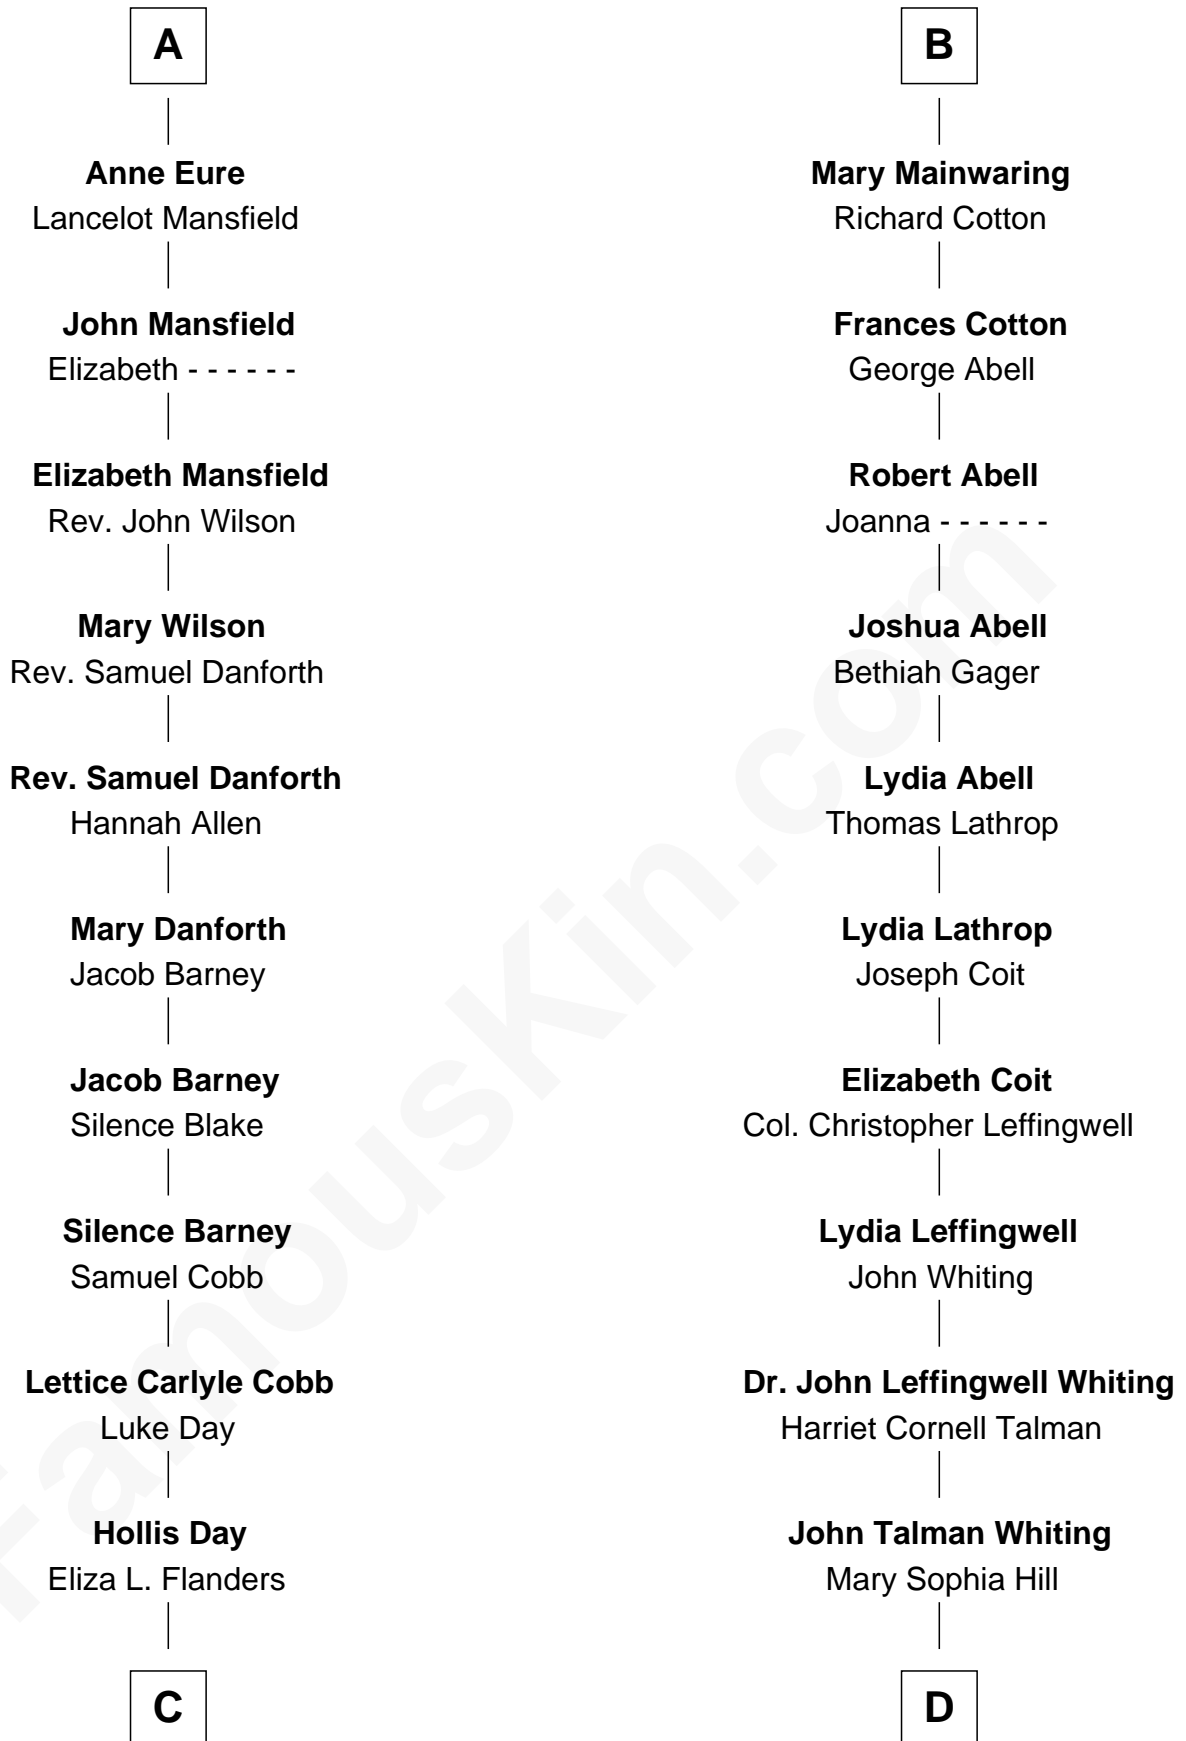

**FamousKin.com**  
**Relationship Chart of**  
**Sandra Day O'Connor**

*First Female U.S. Supreme Court Justice*

19th cousin 1 time removed of

**Adlai Stevenson III**  
*U.S. Senator from Illinois*

**John de Welles**  
 Maud de Roos

**C**

**Henry Clay Day**  
Alice Edith Hilton

**Henry R. Day**  
Ada Mae Wilkey

**Sandra Day O'Connor**  
*U.S. Supreme Court Justice*

**D**

**Mary DeGama Whiting**  
William Borden

**John Borden**  
Ellen Wallace Waller