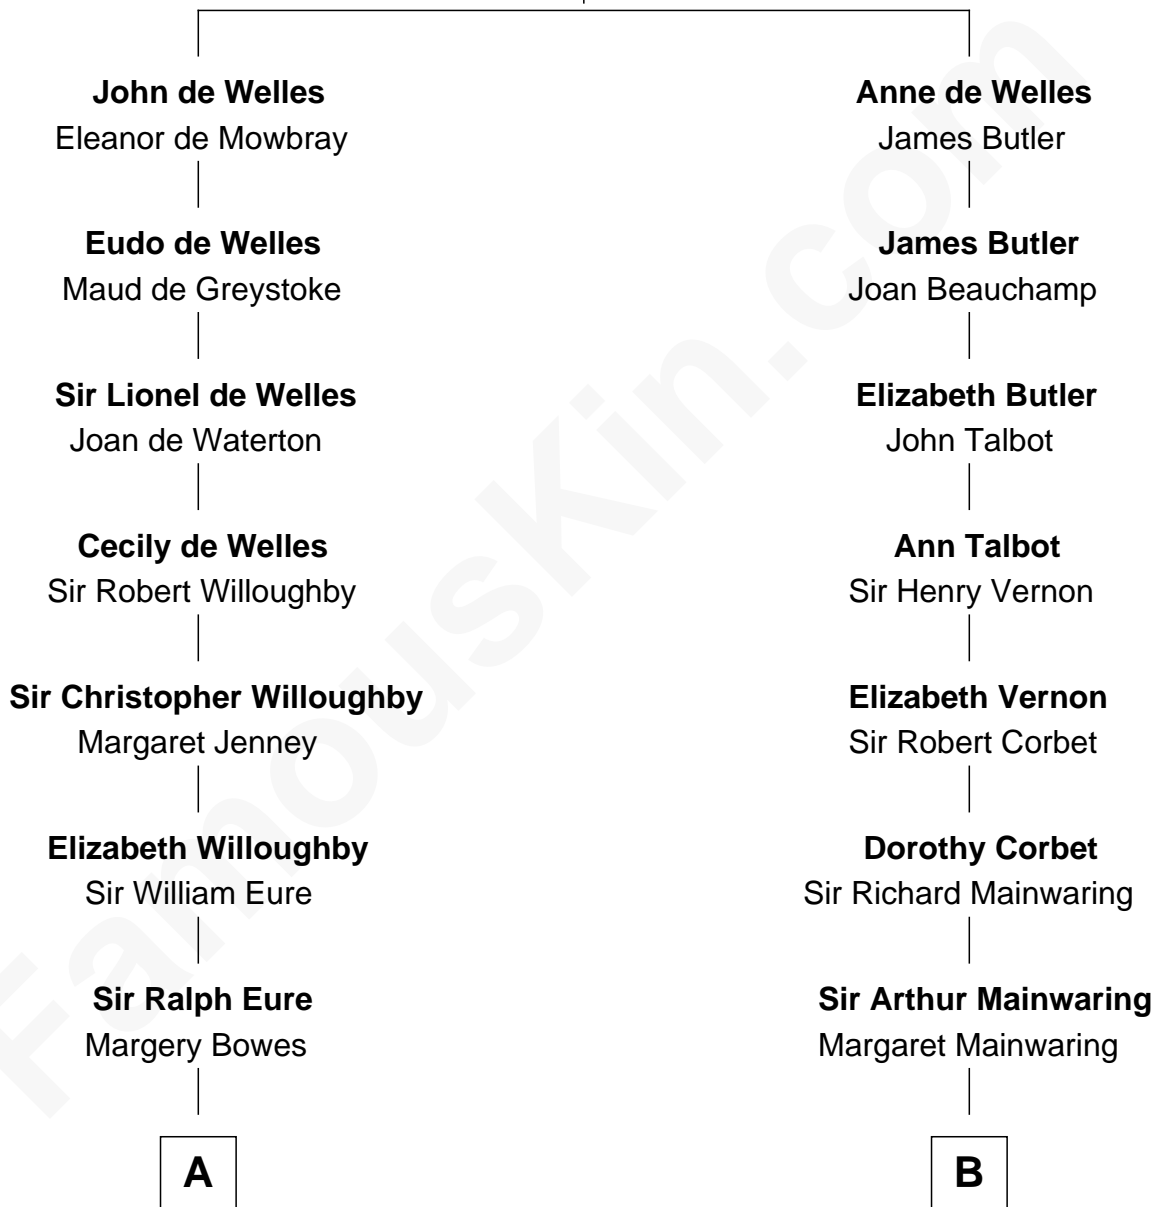

**FamousKin.com**  
**Relationship Chart of**  
**Sandra Day O'Connor**

*First Female U.S. Supreme Court Justice*

19th cousin 1 time removed of

**Adlai Stevenson III**  
*U.S. Senator from Illinois*

**John de Welles**  
 Maud de Roos

**C**

**Henry Clay Day**  
Alice Edith Hilton

**Henry R. Day**  
Ada Mae Wilkey

**Sandra Day O'Connor**  
*U.S. Supreme Court Justice*

**D**

**Mary DeGama Whiting**  
William Borden

**John Borden**  
Ellen Wallace Waller

**Ellen Borden**  
Adlai Ewing Stevenson

**Adlai Stevenson III**  
*U.S. Senator from Illinois*

FamousKin.com