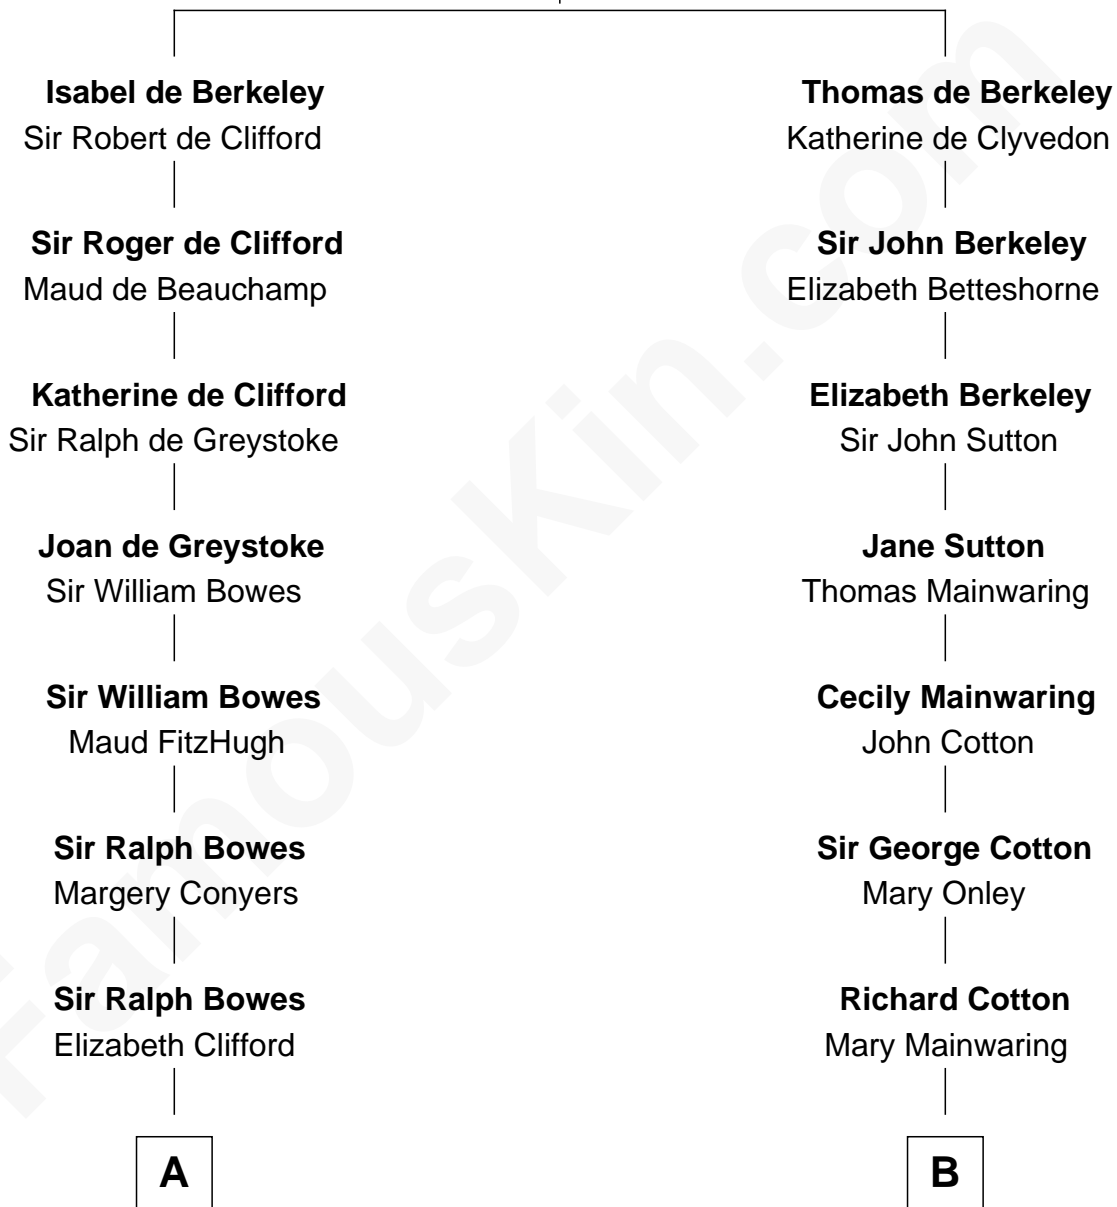

**FamousKin.com**  
**Relationship Chart of**  
**Sandra Day O'Connor**

*First Female U.S. Supreme Court Justice*

19th cousin 1 time removed of

**Adlai Stevenson III**  
*U.S. Senator from Illinois*

**Sir Maurice de Berkeley**  
 Eve la Zouche

**C**

**Hollis Day**

Eliza L. Flanders

**Henry Clay Day**

Alice Edith Hilton

**Henry R. Day**

Ada Mae Wilkey

**Sandra Day O'Connor**

*U.S. Supreme Court Justice*

**D**

**John Borden**

Ellen Wallace Waller

**Ellen Borden**

Adlai Ewing Stevenson

**Adlai Stevenson III**

*U.S. Senator from Illinois*