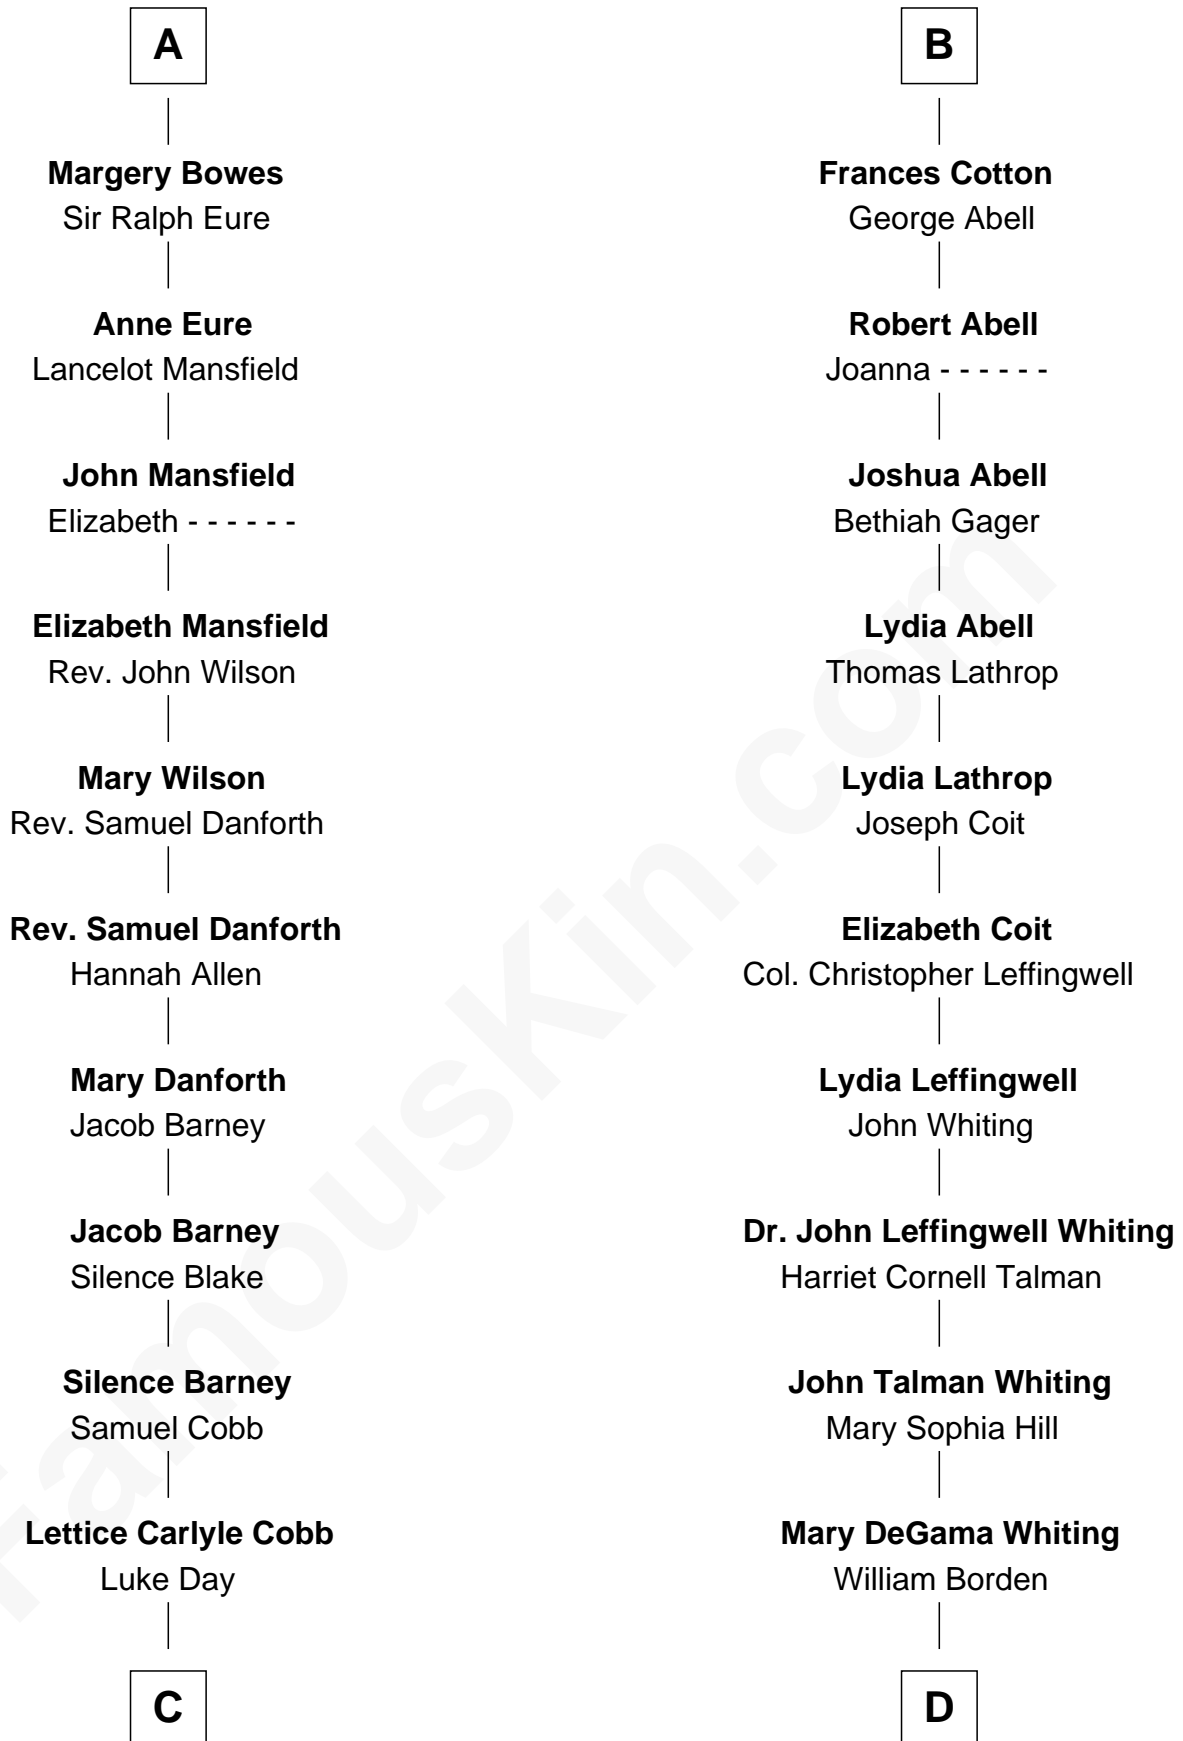

**FamousKin.com**  
**Relationship Chart of**  
**Sandra Day O'Connor**

*First Female U.S. Supreme Court Justice*

19th cousin 1 time removed of

**Adlai Stevenson III**  
*U.S. Senator from Illinois*

**Sir Maurice de Berkeley**  
 Eve la Zouche

**C**

**Hollis Day**

Eliza L. Flanders

**Henry Clay Day**

Alice Edith Hilton

**Henry R. Day**

Ada Mae Wilkey

**Sandra Day O'Connor**