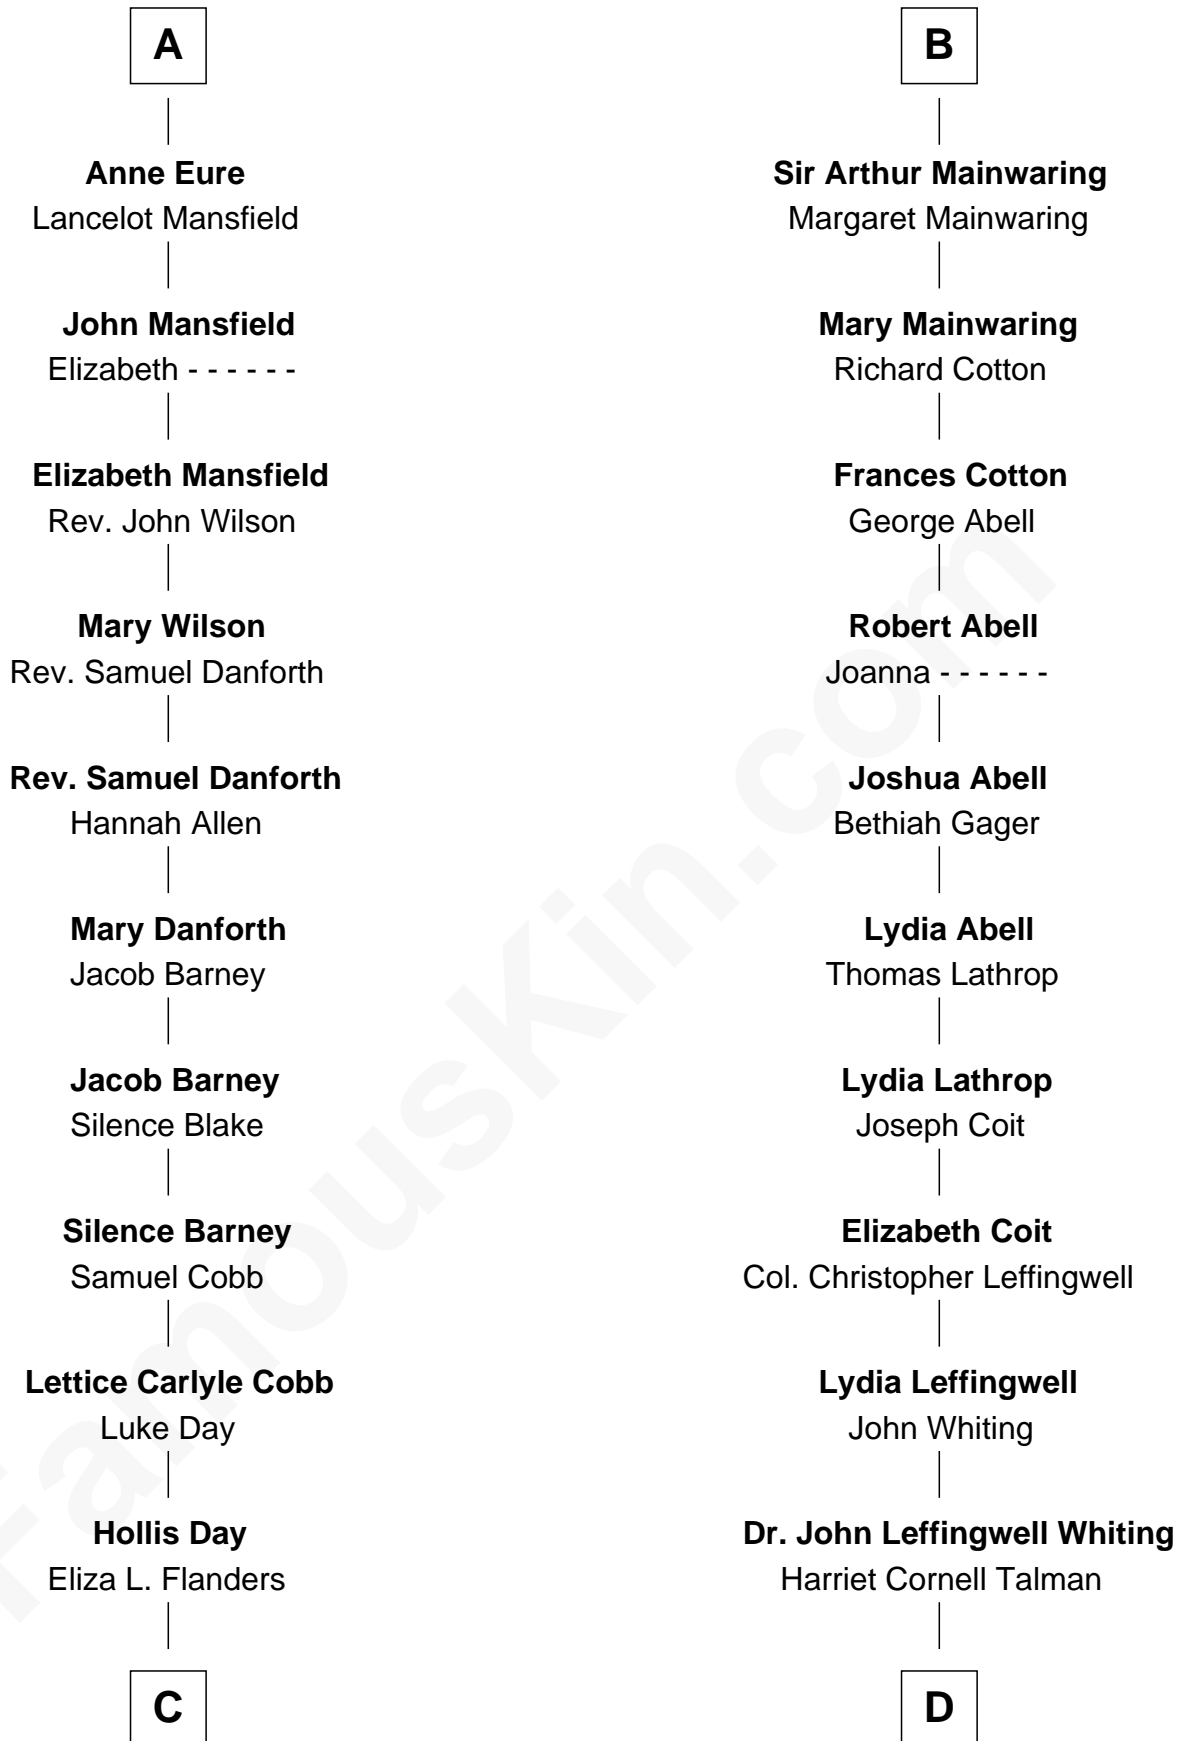

FamousKin.com

Relationship Chart of

Sandra Day O'Connor

First Female U.S. Supreme Court Justice

19th cousin 2 times removed of

Adlai Stevenson III

U.S. Senator from Illinois

C

Henry Clay Day
Alice Edith Hilton

Henry R. Day
Ada Mae Wilkey

Sandra Day O'Connor
U.S. Supreme Court Justice

D

John Talman Whiting
Mary Sophia Hill

Mary DeGama Whiting
William Borden

John Borden
Ellen Wallace Waller