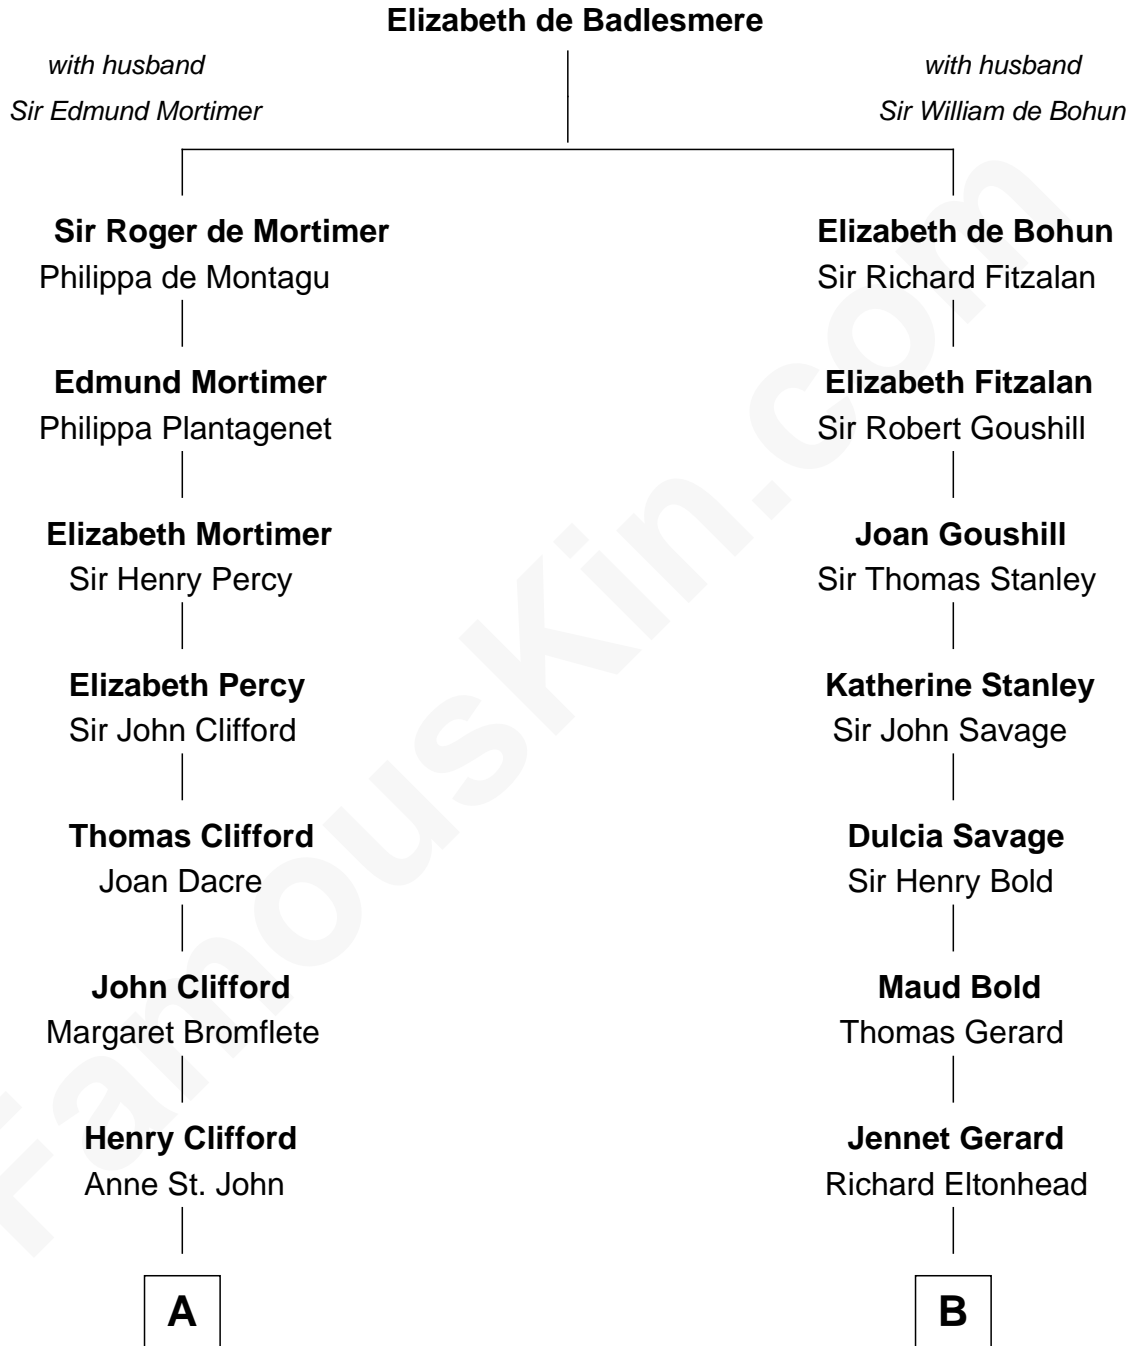

FamousKin.com

Relationship Chart of

Sandra Day O'Connor

First Female U.S. Supreme Court Justice

13th cousin 8 times removed of

Henry Lee III

9th Governor of Virginia