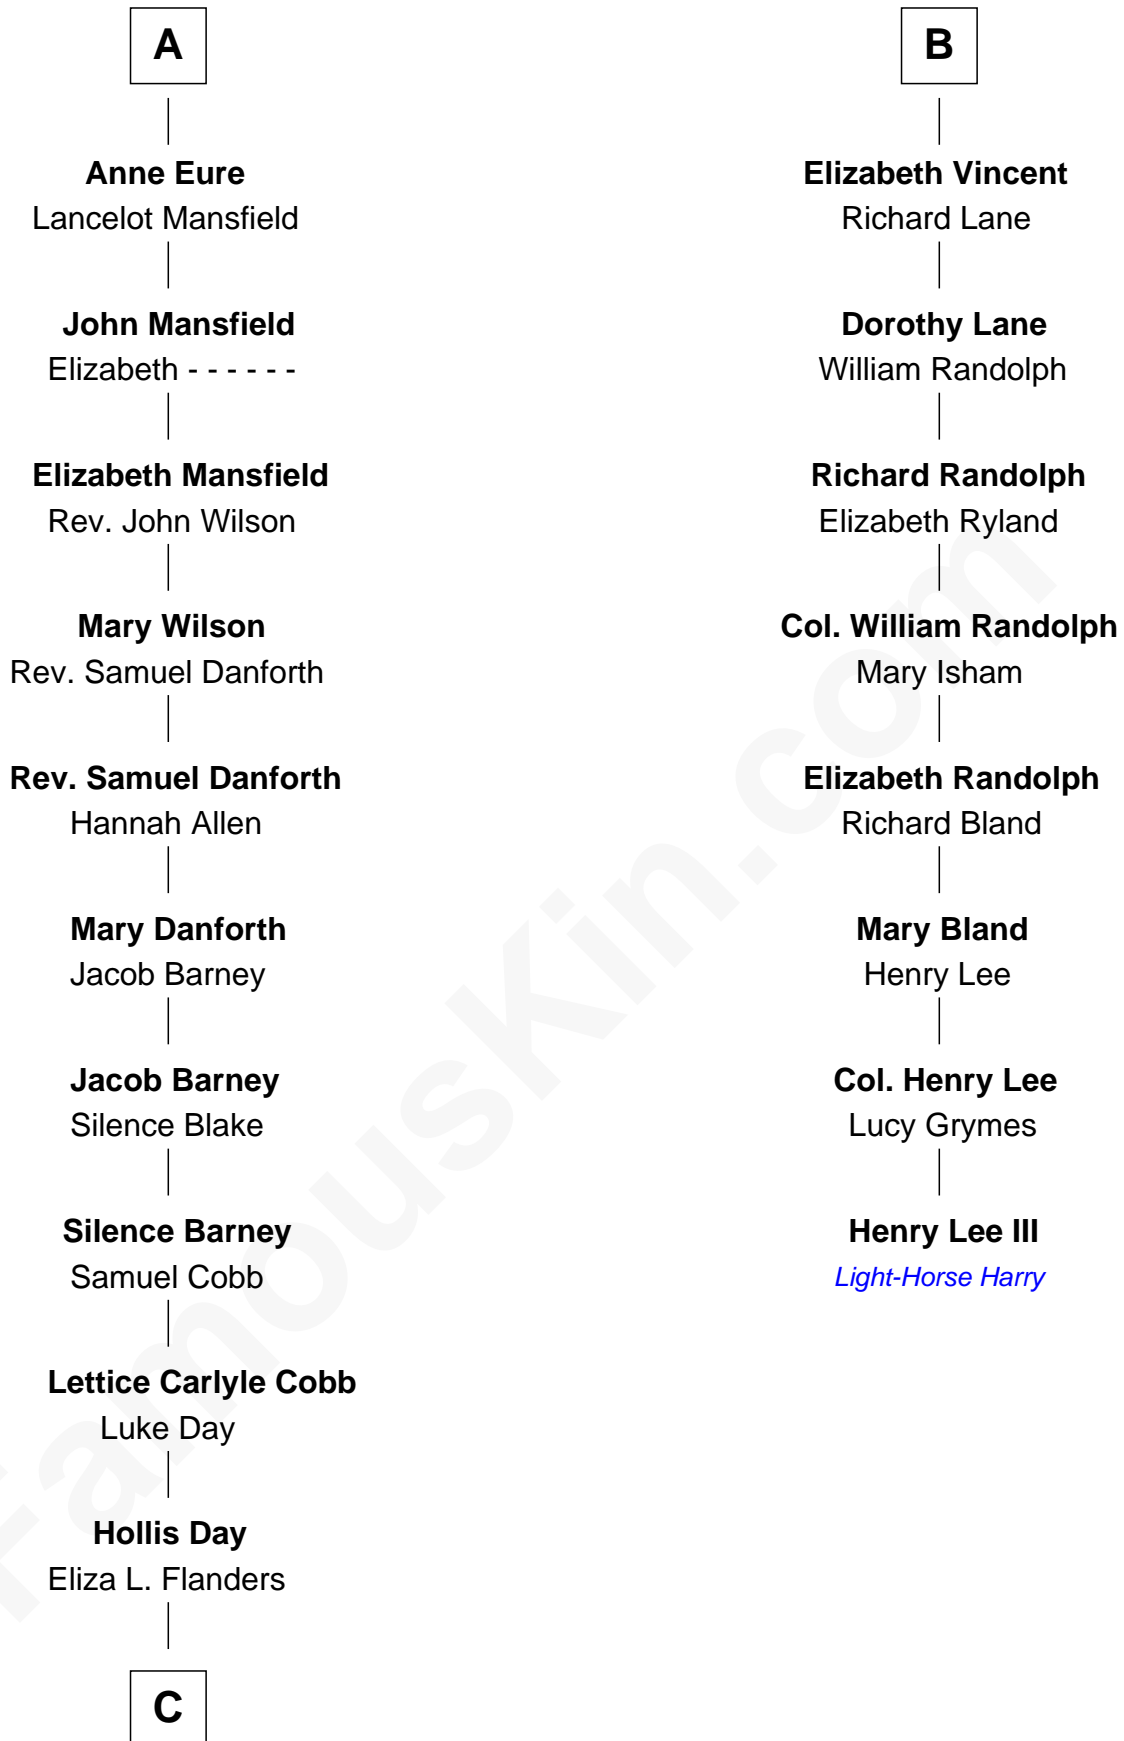

## Relationship Chart of

### Sandra Day O'Connor

*First Female U.S. Supreme Court Justice*

14th cousin 5 times removed of

**Henry Lee III**

*9th Governor of Virginia*

**C**

Henry Clay Day  
Alice Edith Hilton

Henry R. Day  
Ada Mae Wilkey