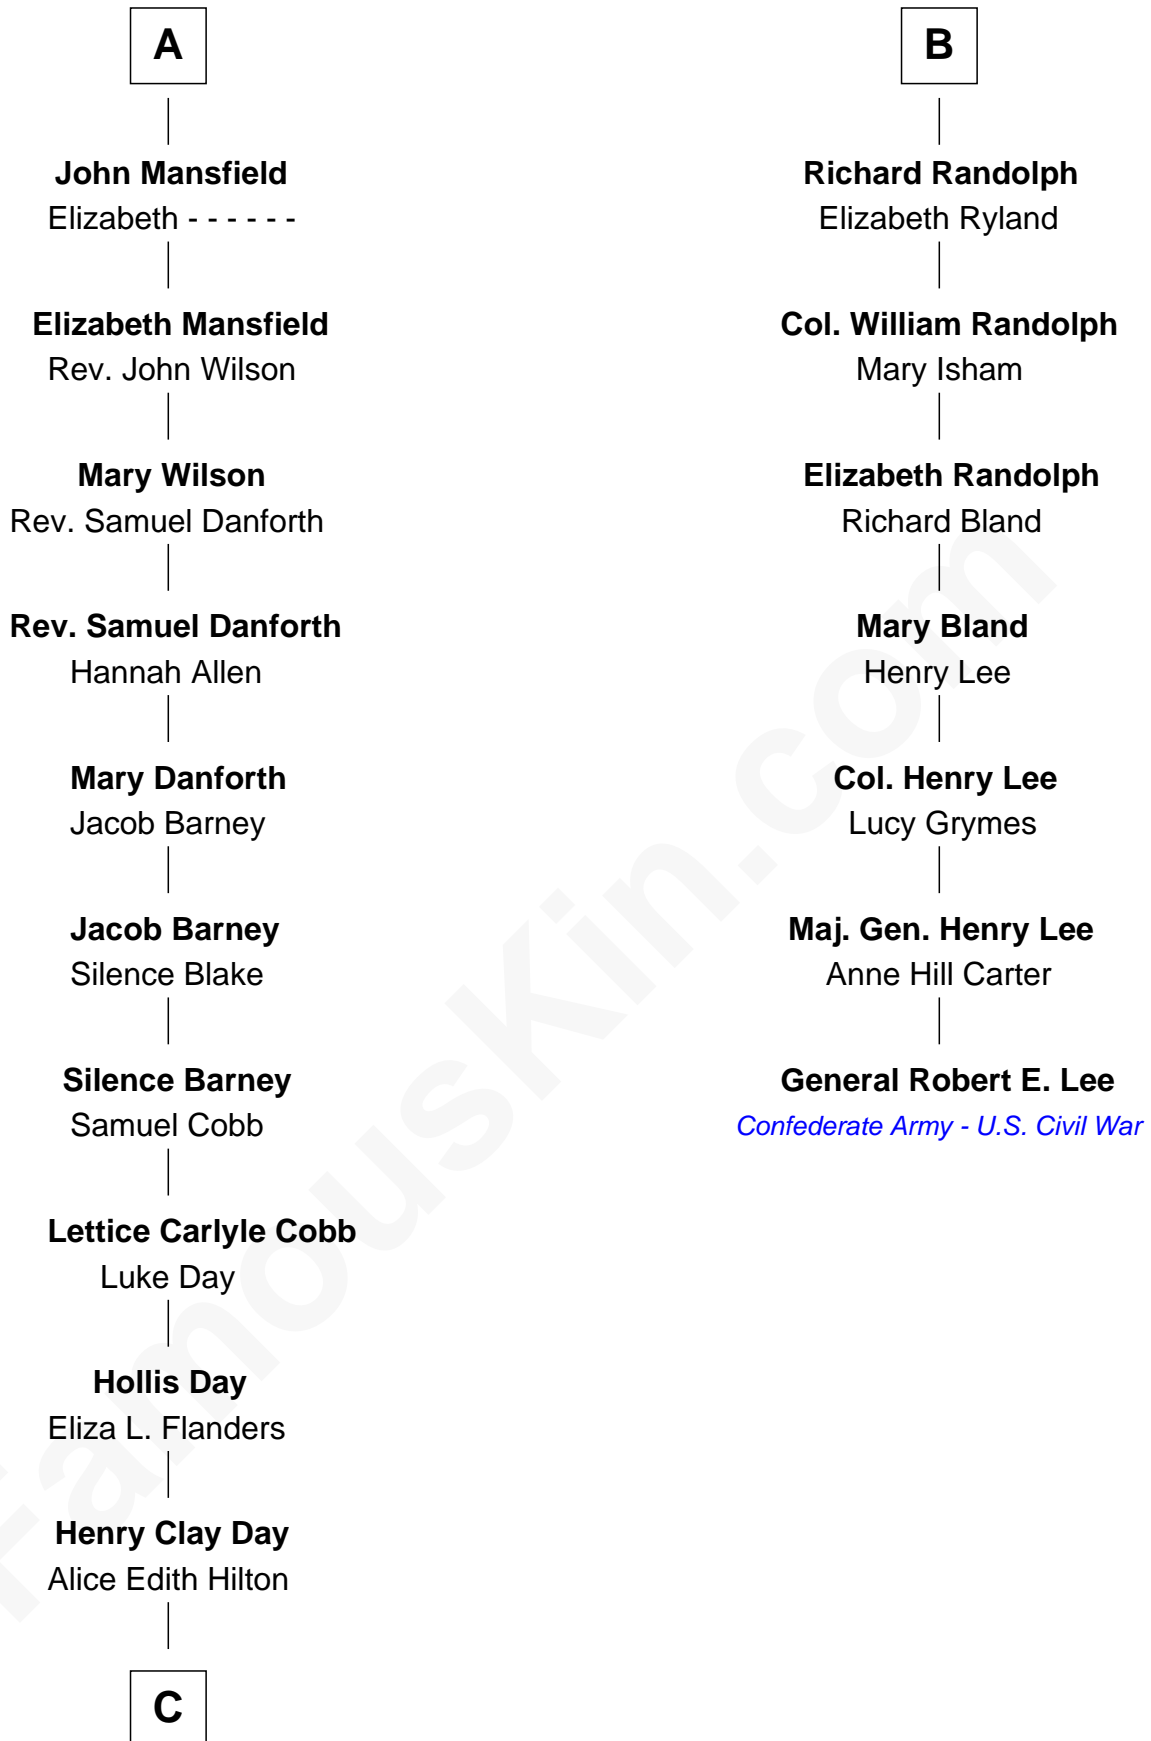

FamousKin.com

Relationship Chart of

Sandra Day O'Connor

First Female U.S. Supreme Court Justice

13th cousin 5 times removed of

General Robert E. Lee

Confederate Army - U.S. Civil War

C

Henry R. Day
Ada Mae Wilkey

Sandra Day O'Connor
U.S. Supreme Court Justice

FamousKin.com