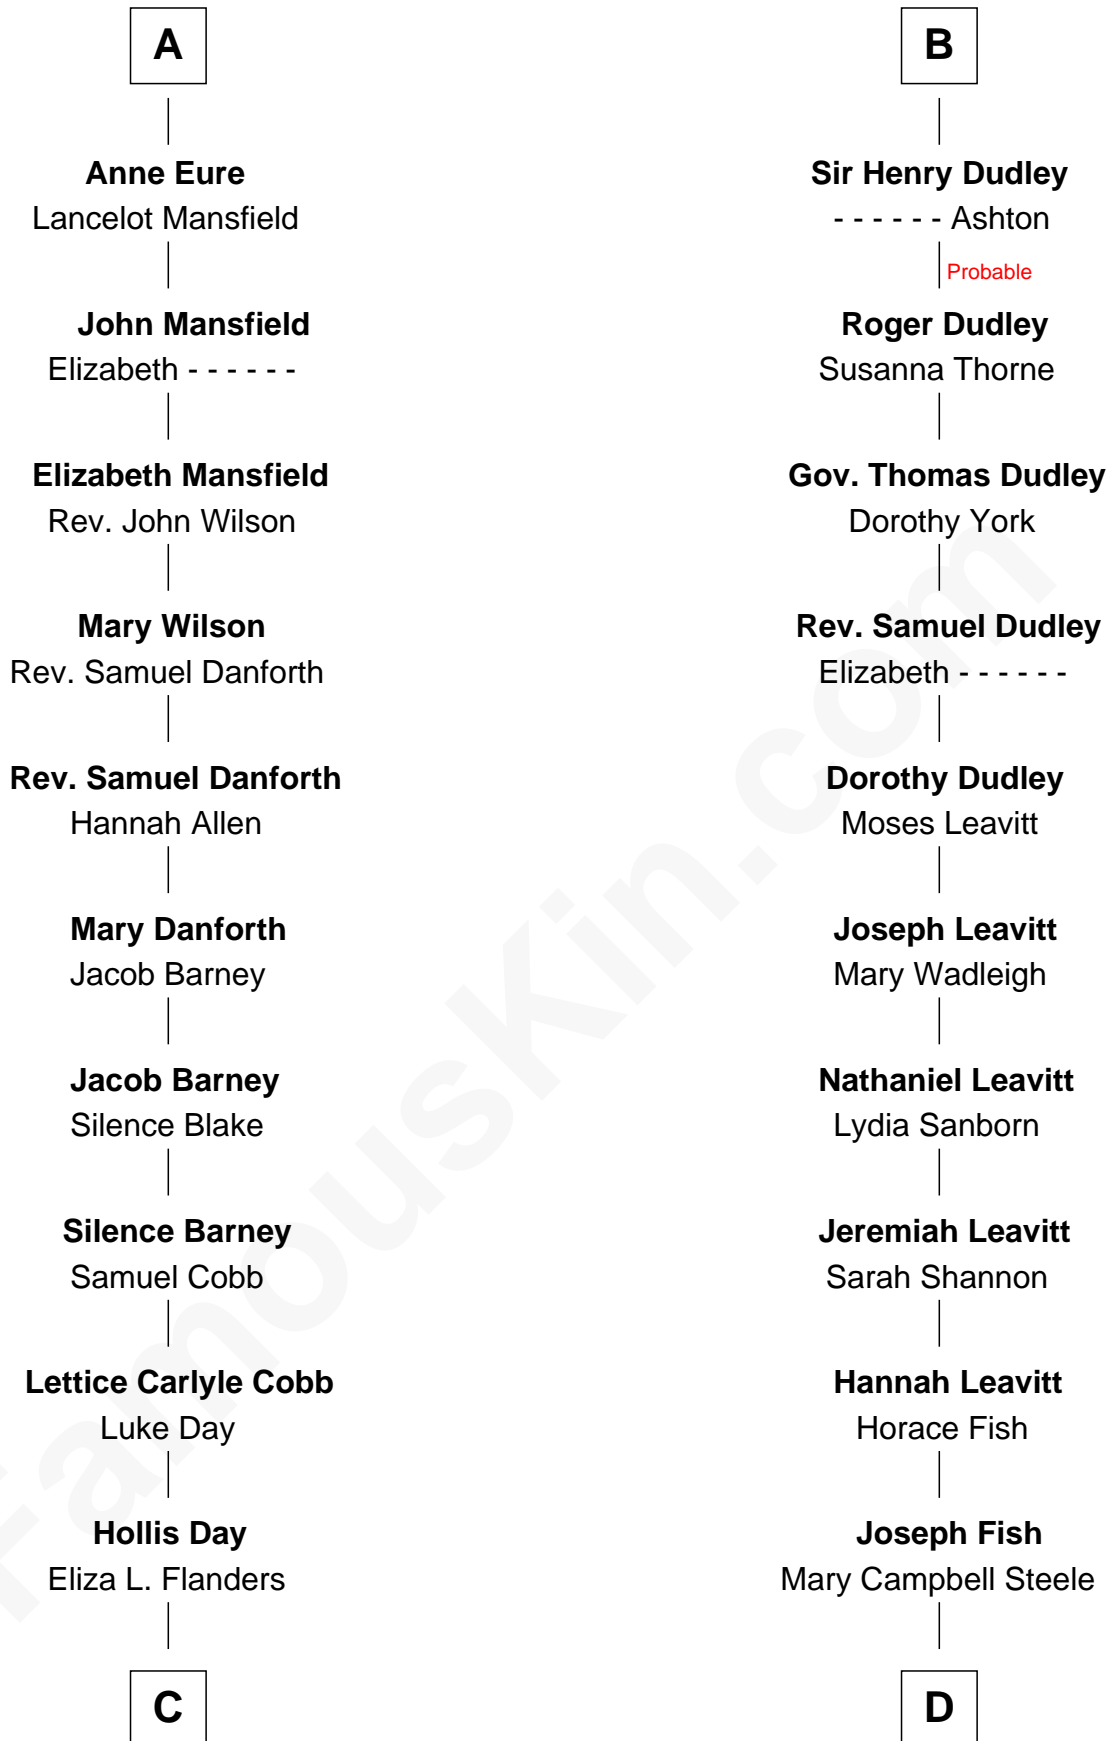

FamousKin.com

Relationship Chart of

Sandra Day O'Connor

First Female U.S. Supreme Court Justice

19th cousin 2 times removed of

Keri Russell

TV and Movie Actress

Edmund Fitzalan

Alice de Warenne

C

Henry Clay Day
Alice Edith Hilton

Henry R. Day
Ada Mae Wilkey

Sandra Day O'Connor
U.S. Supreme Court Justice

D

John Lazelle Fish
Melvina Cheney

Karl Joseph Fish
Mary Emma McNeil

Emma Inez Fish
Kermit Sylvester Stephens

Stephanie Stephens
David Harold Russell

Keri Russell
TV and Movie Actress