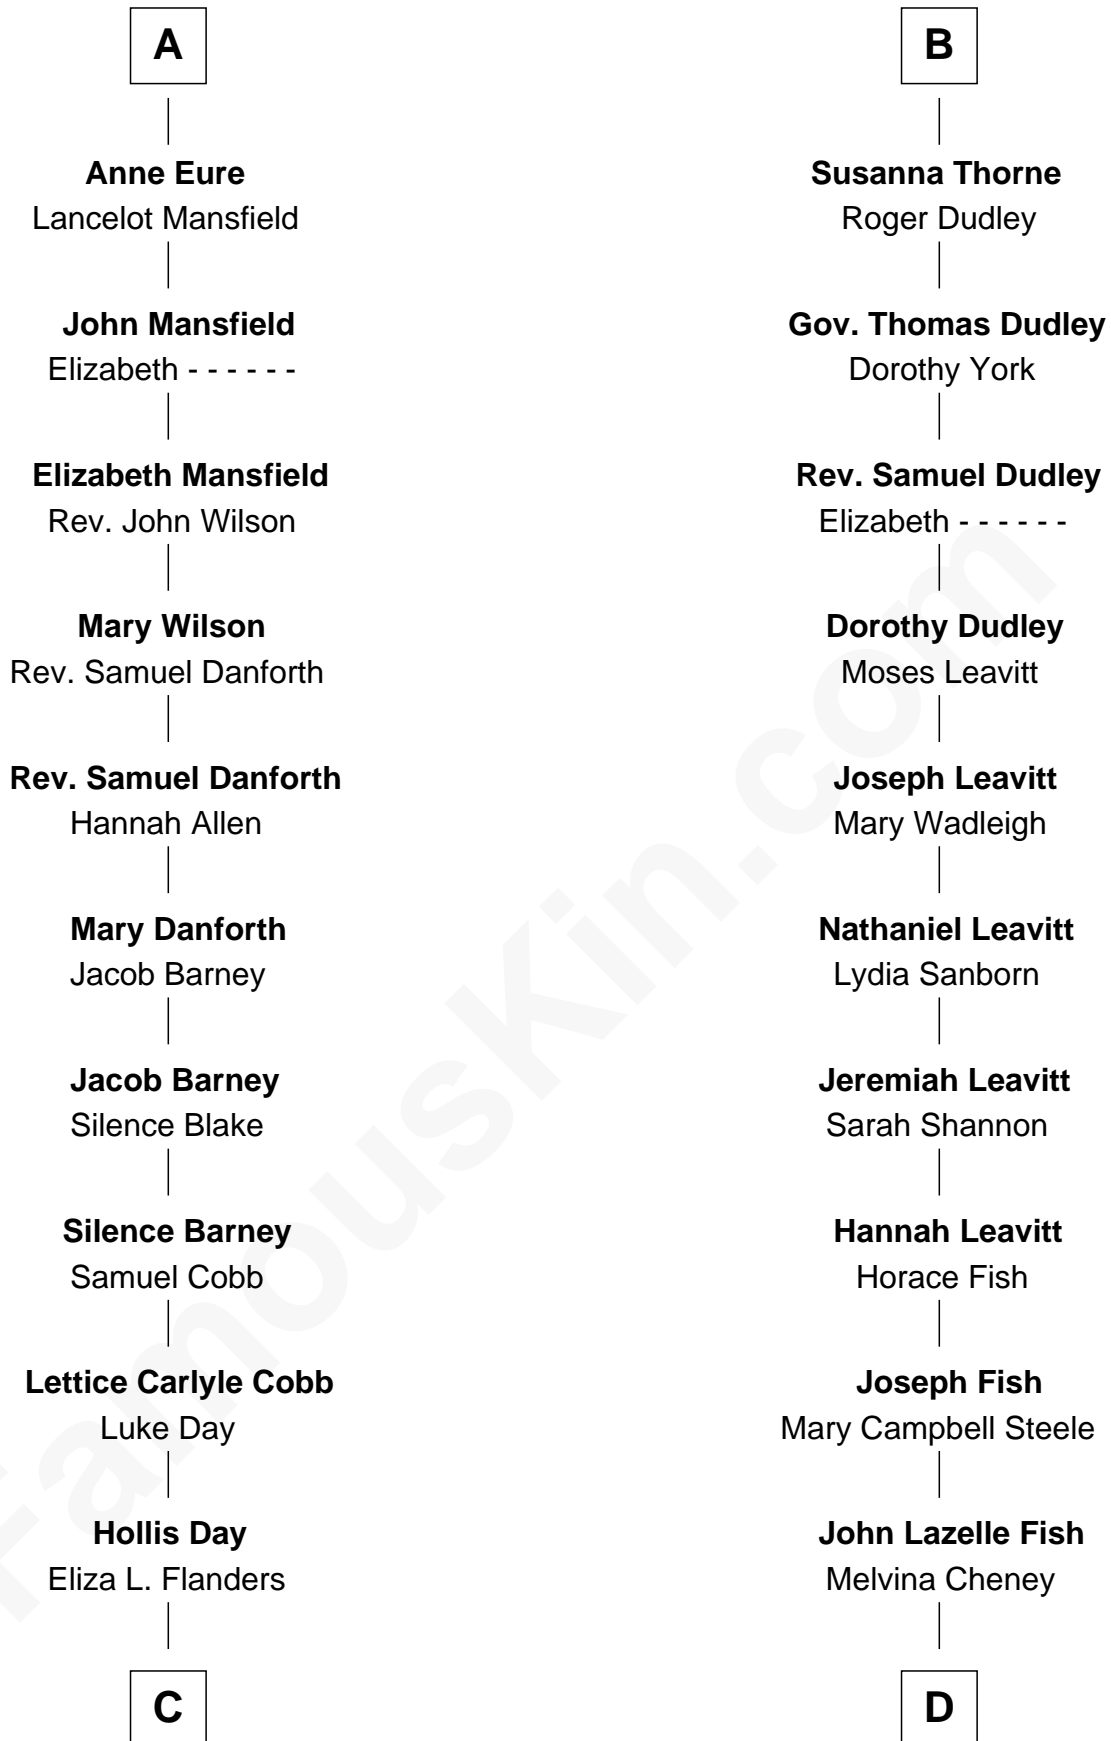

FamousKin.com

Relationship Chart of

Sandra Day O'Connor

First Female U.S. Supreme Court Justice

19th cousin 1 time removed of

Keri Russell

TV and Movie Actress

Sir John Grey

Avice Marmion

Sir Robert Grey
Lora de St. Quintin

Elizabeth Grey
Henry FitzHugh

Sir William FitzHugh
Margery Willoughby

Maud FitzHugh
Sir William Bowes

Sir Ralph Bowes
Margery Conyers

Sir Ralph Bowes
Elizabeth Clifford

Margery Bowes
Sir Ralph Eure

A

Maud Grey

Sir Thomas Harcourt

Sir Thomas Harcourt
Jane Fraunceys

Sir Richard Harcourt
Edith St. Clair

Alice Harcourt
William Bessiles

Elizabeth Bessiles
Richard Fettiplace

Anne Fettiplace
Edward Purefoy

Mary Purefoy
Thomas Thorne

B

C

Henry Clay Day
Alice Edith Hilton

Henry R. Day
Ada Mae Wilkey

Sandra Day O'Connor
U.S. Supreme Court Justice

D