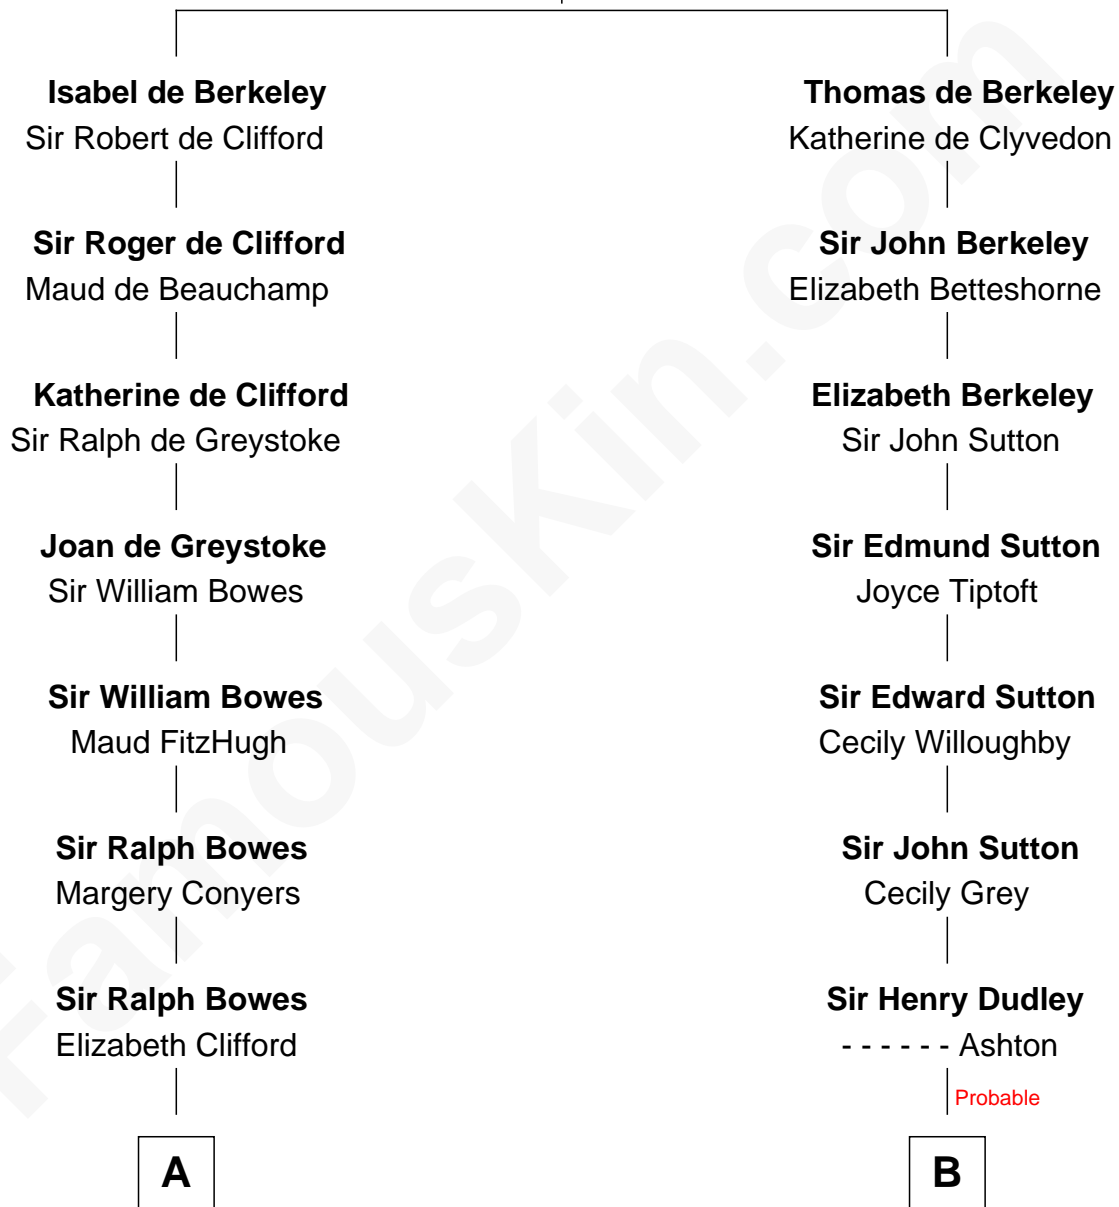

FamousKin.com

Relationship Chart of

Sandra Day O'Connor

First Female U.S. Supreme Court Justice

20th cousin of

Keri Russell

TV and Movie Actress

Sir Maurice de Berkeley

Eve la Zouche

C

Hollis Day

Eliza L. Flanders

Henry Clay Day

Alice Edith Hilton

Henry R. Day

Ada Mae Wilkey