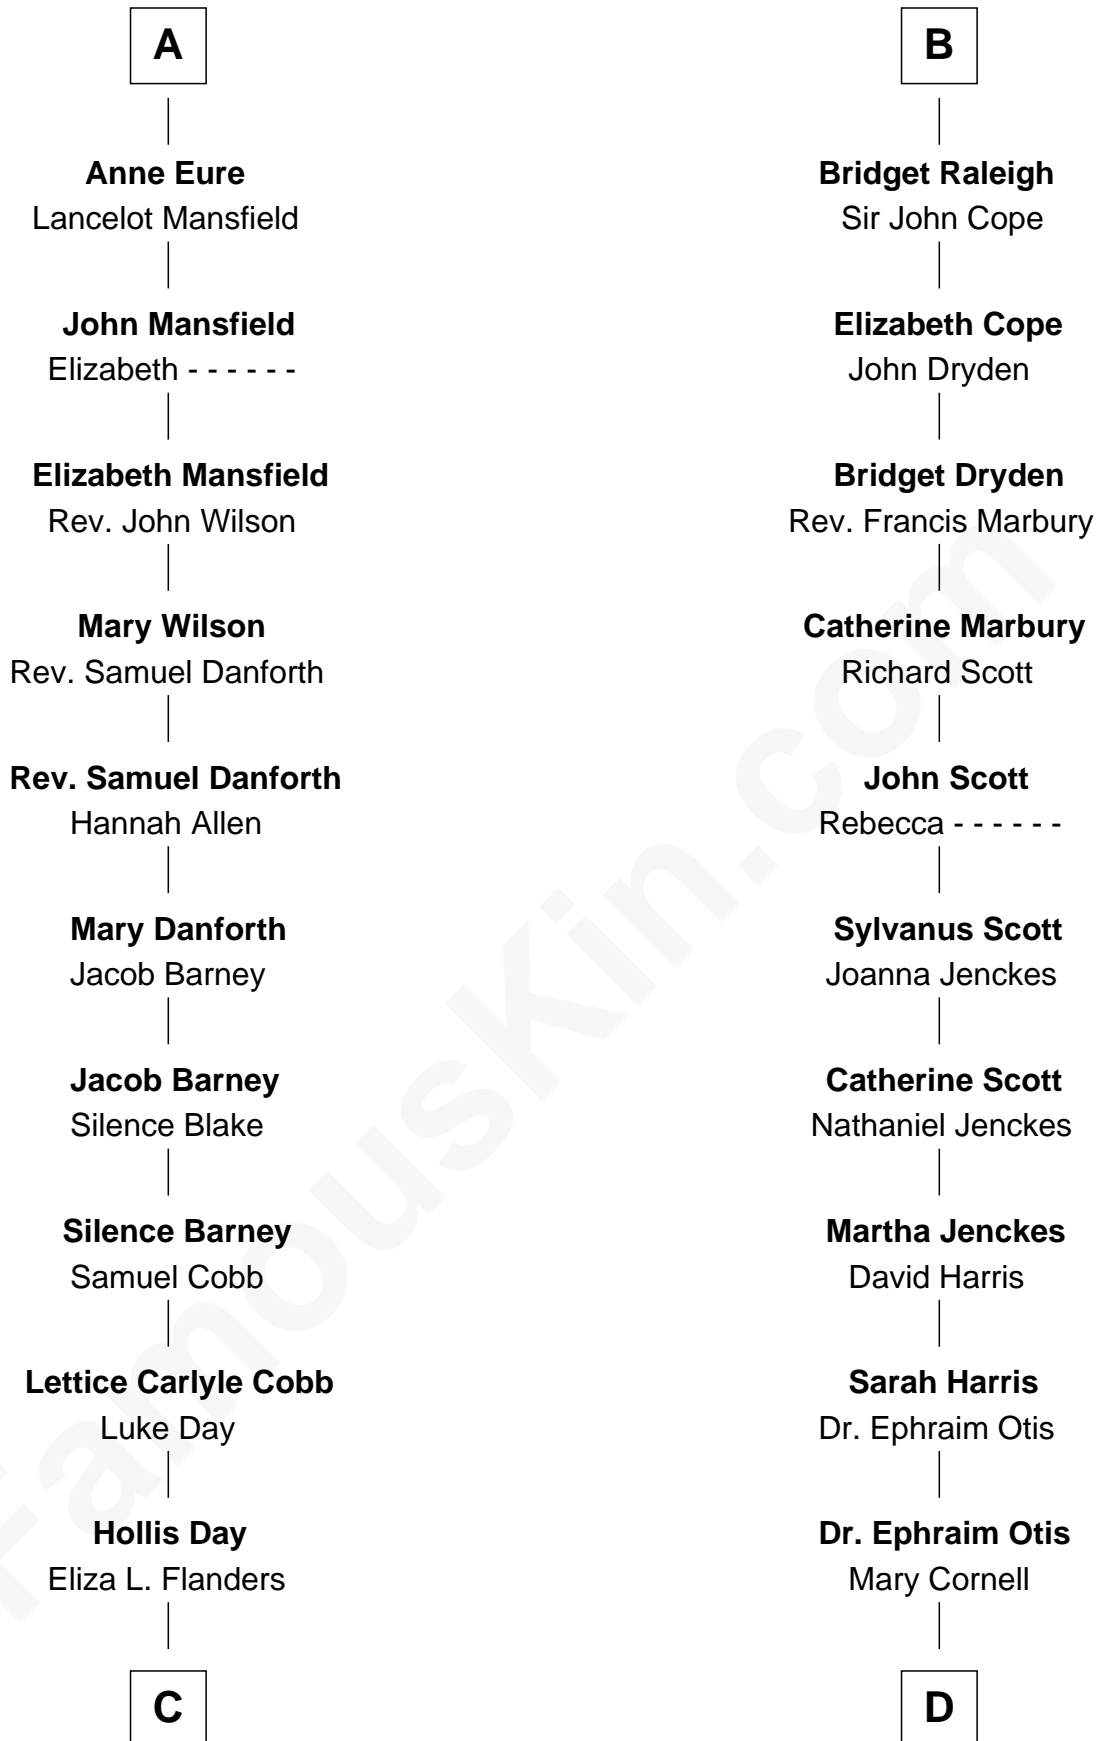

FamousKin.com

Relationship Chart of

Sandra Day O'Connor

First Female U.S. Supreme Court Justice

19th cousin 1 time removed of

Amelia Earhart
Aviation Pioneer

Edmund Fitzalan
Alice de Warenne

C

Henry Clay Day
Alice Edith Hilton

Henry R. Day
Ada Mae Wilkey

Sandra Day O'Connor
U.S. Supreme Court Justice

D

Isaac Otis
Caroline Abigail Curtis

Alfred Gideon Otis
Amelia Josephine Harres

Amelia Otis
Edwin Stanton Earhart