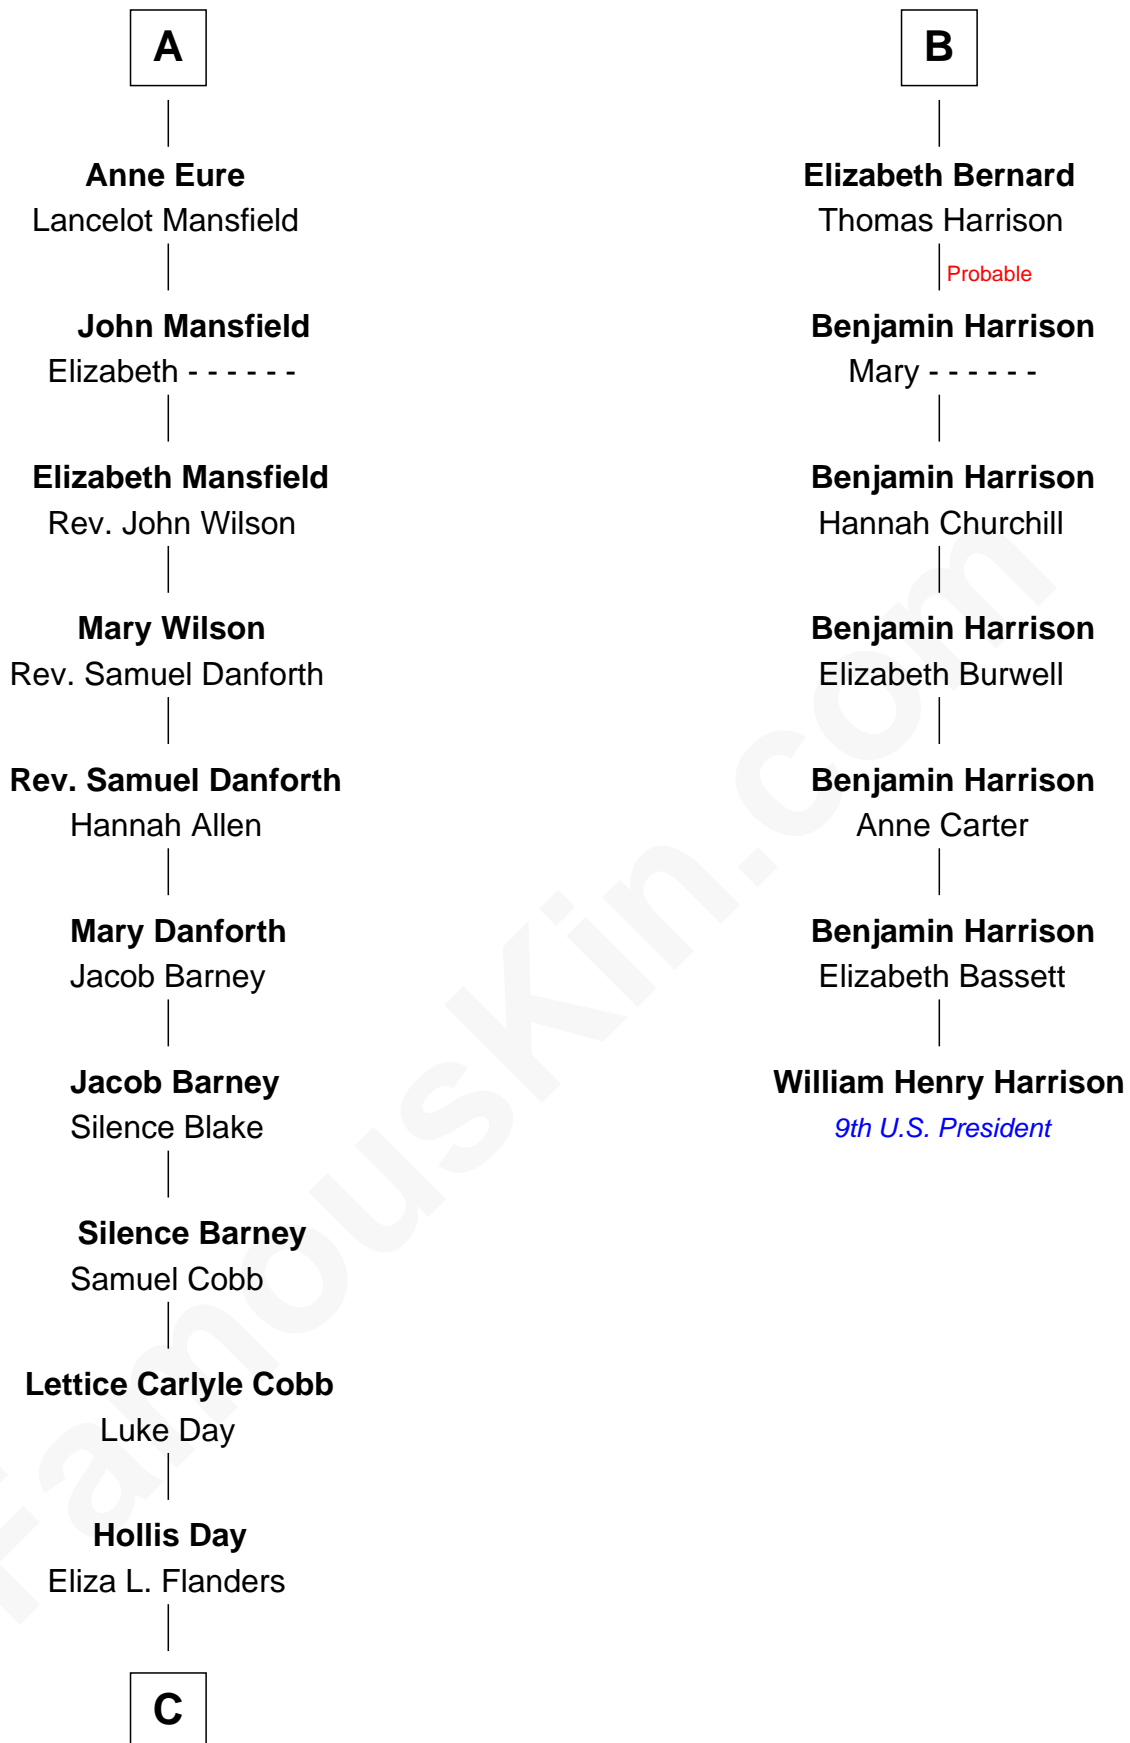

FamousKin.com

Relationship Chart of

Sandra Day O'Connor

First Female U.S. Supreme Court Justice

13th cousin 6 times removed of

William Henry Harrison

9th U.S. President

C

Henry Clay Day
Alice Edith Hilton

Henry R. Day
Ada Mae Wilkey

Sandra Day O'Connor
U.S. Supreme Court Justice

FamousKin.com