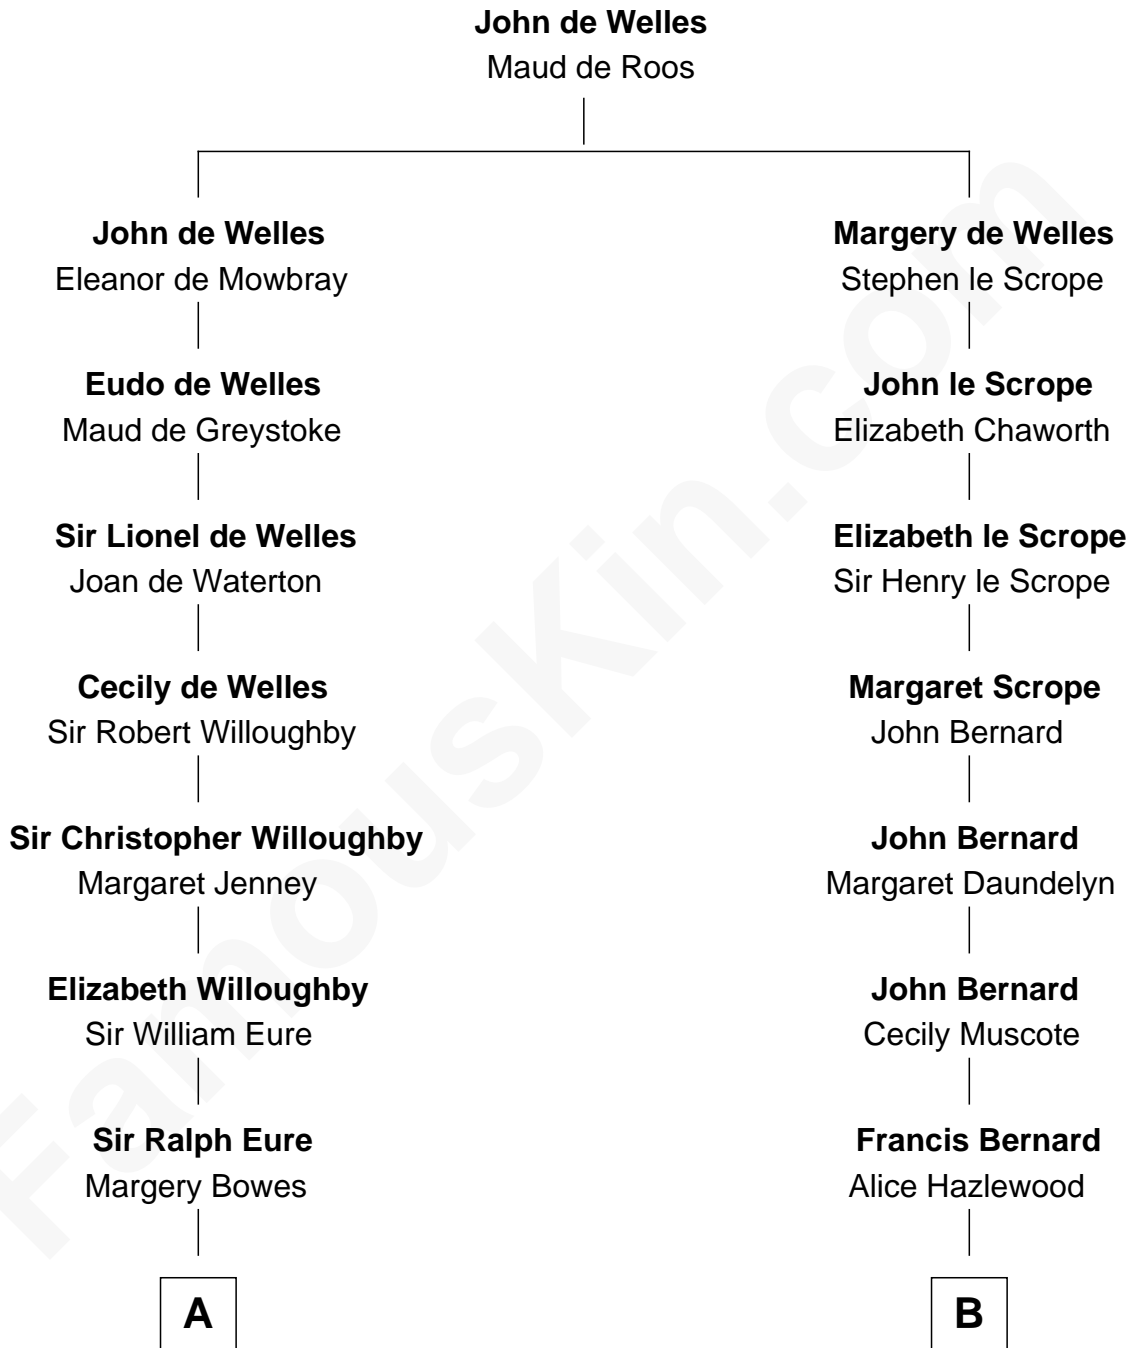

FamousKin.com

Relationship Chart of

Sandra Day O'Connor

First Female U.S. Supreme Court Justice

13th cousin 6 times removed of

William Henry Harrison

9th U.S. President

C

Henry Clay Day
Alice Edith Hilton

Henry R. Day
Ada Mae Wilkey

Sandra Day O'Connor
U.S. Supreme Court Justice

FamousKin.com