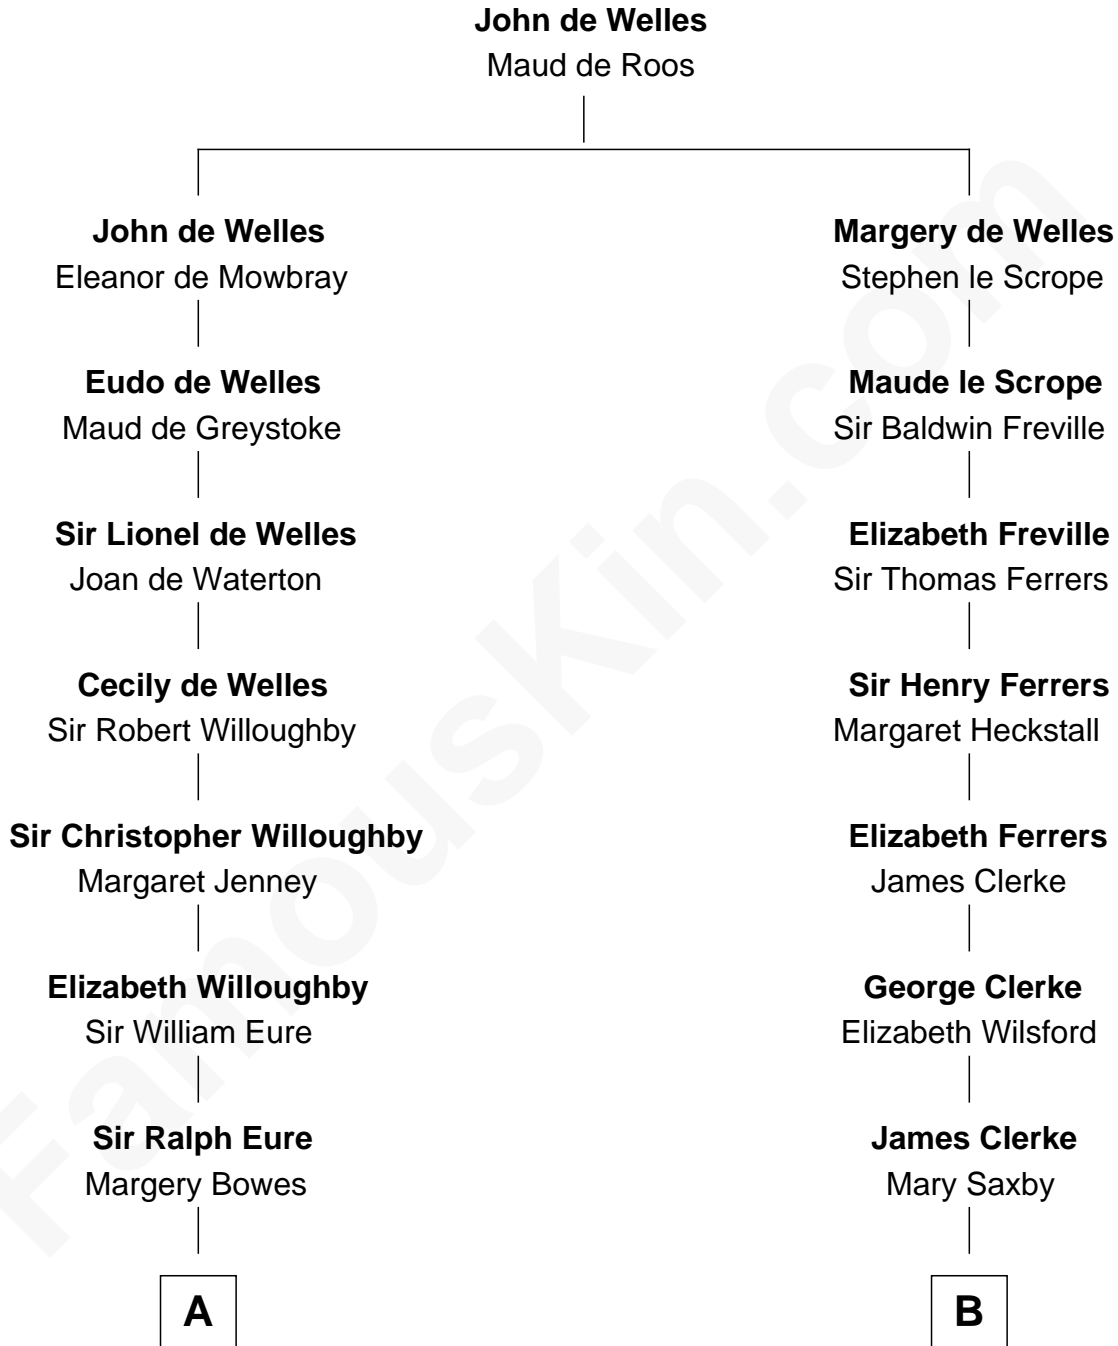

FamousKin.com

Relationship Chart of

Sandra Day O'Connor

First Female U.S. Supreme Court Justice

15th cousin 4 times removed of

Joseph Wharton

Founder of the Wharton School of Business

C

Henry Clay Day
Alice Edith Hilton

Henry R. Day
Ada Mae Wilkey

Sandra Day O'Connor
U.S. Supreme Court Justice

FamousKin.com