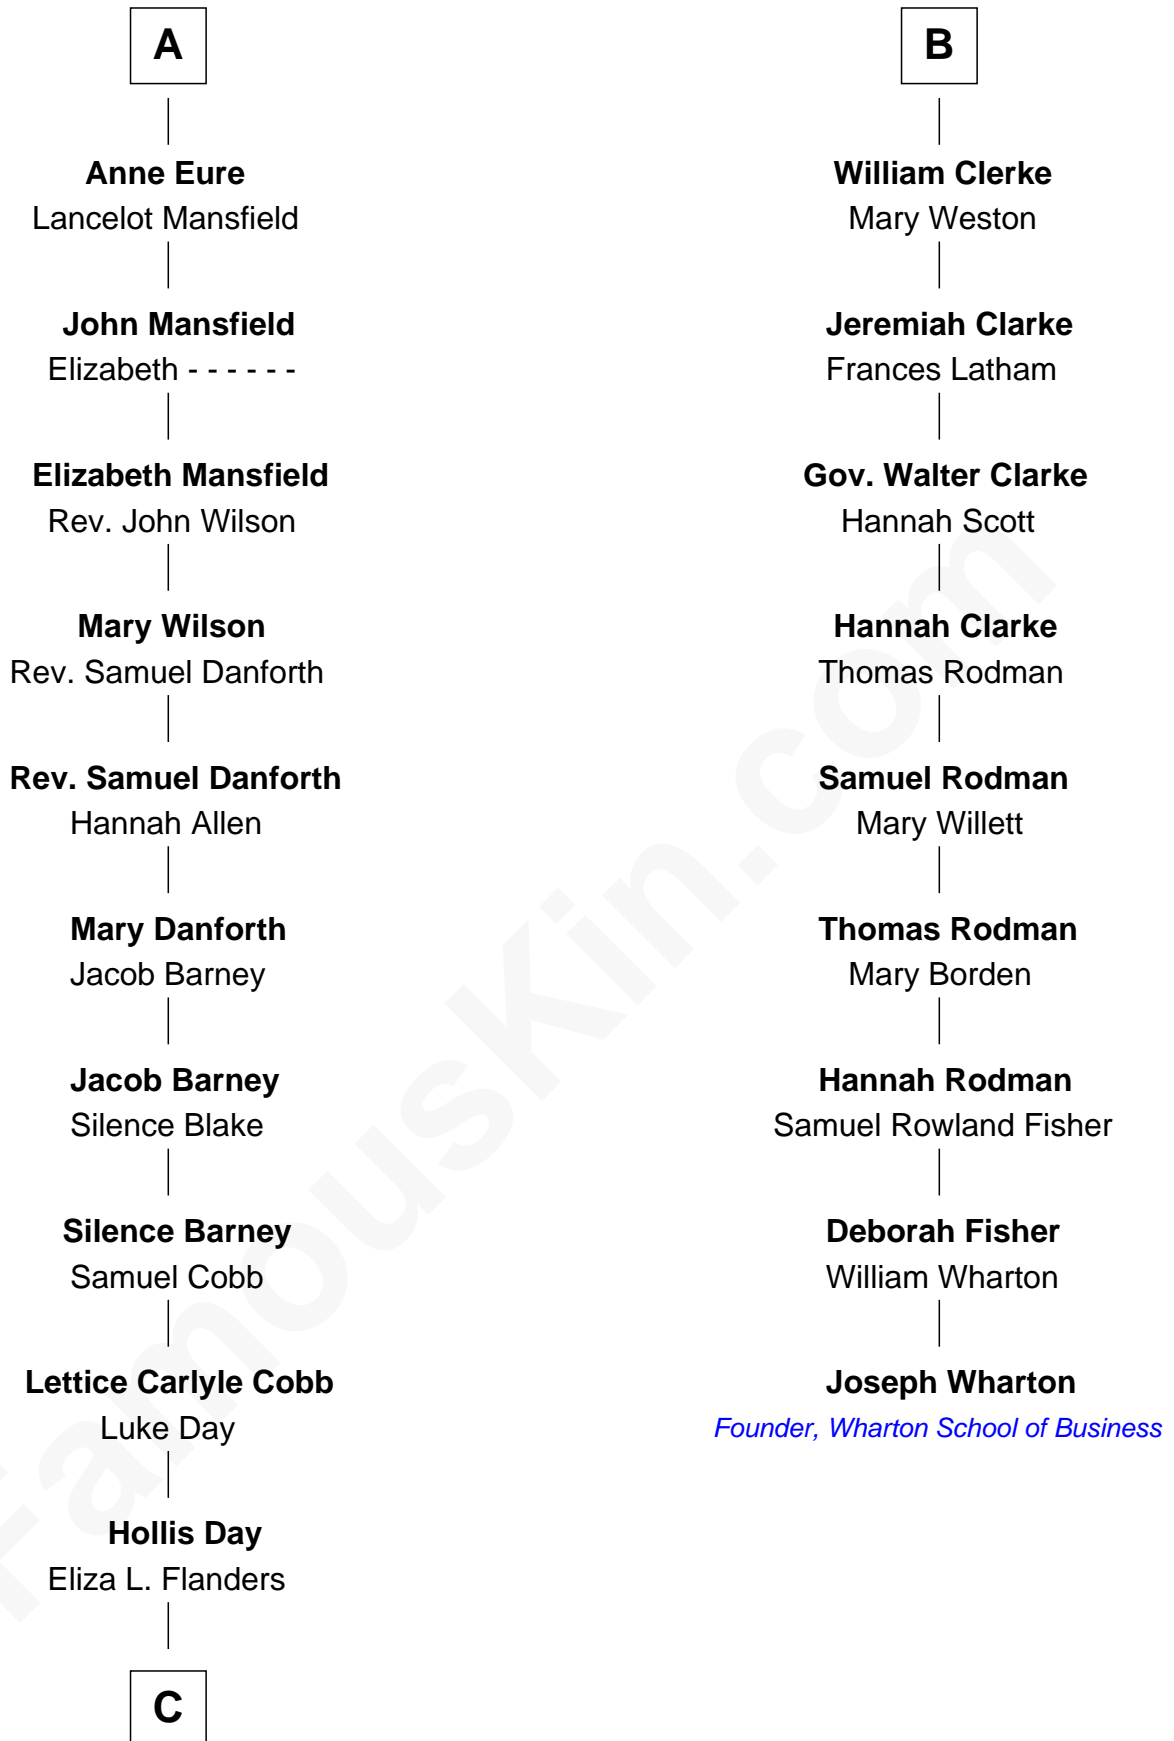

FamousKin.com

Relationship Chart of

Sandra Day O'Connor

First Female U.S. Supreme Court Justice

15th cousin 4 times removed of

Joseph Wharton

Founder of the Wharton School of Business

C