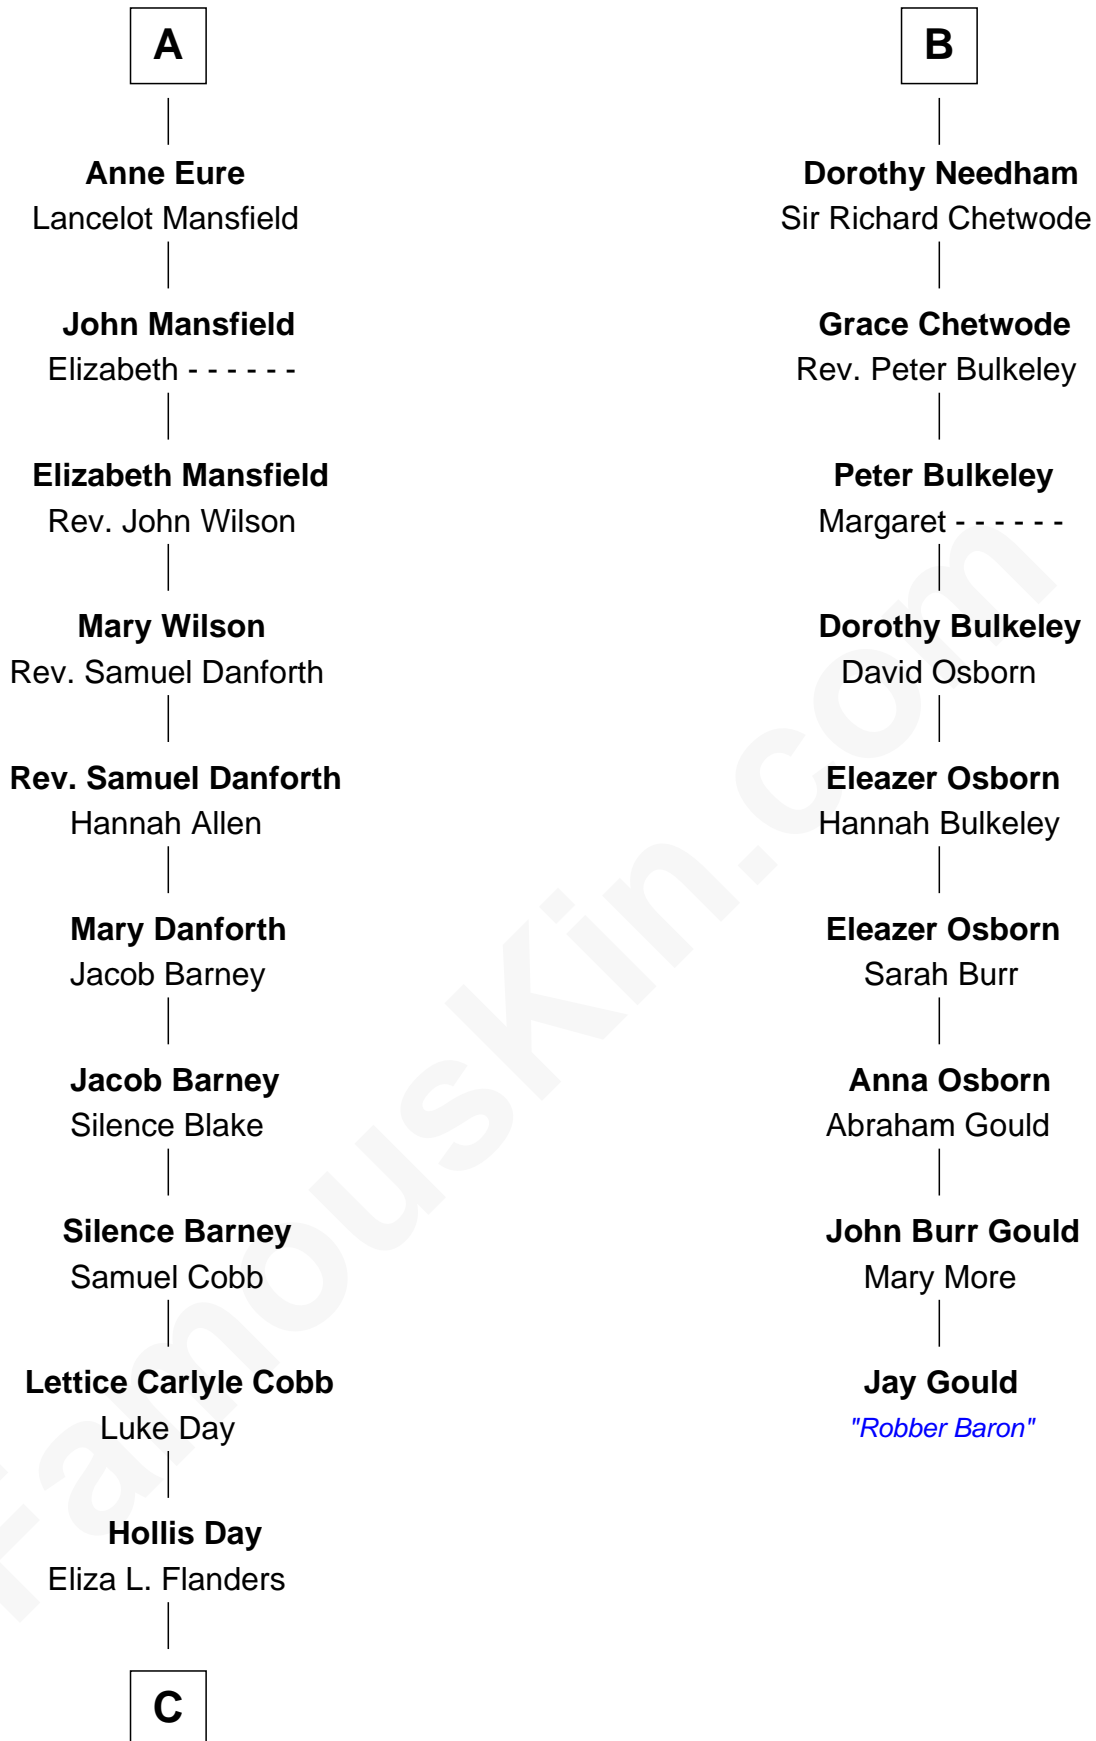

FamousKin.com

Relationship Chart of

Sandra Day O'Connor

First Female U.S. Supreme Court Justice

15th cousin 4 times removed of

Jay Gould

American Railroad "Robber Baron"

Sir Thomas de Beauchamp

Katherine de Mortimer

C

Henry Clay Day
Alice Edith Hilton

Henry R. Day
Ada Mae Wilkey

Sandra Day O'Connor
U.S. Supreme Court Justice

FamousKin.com