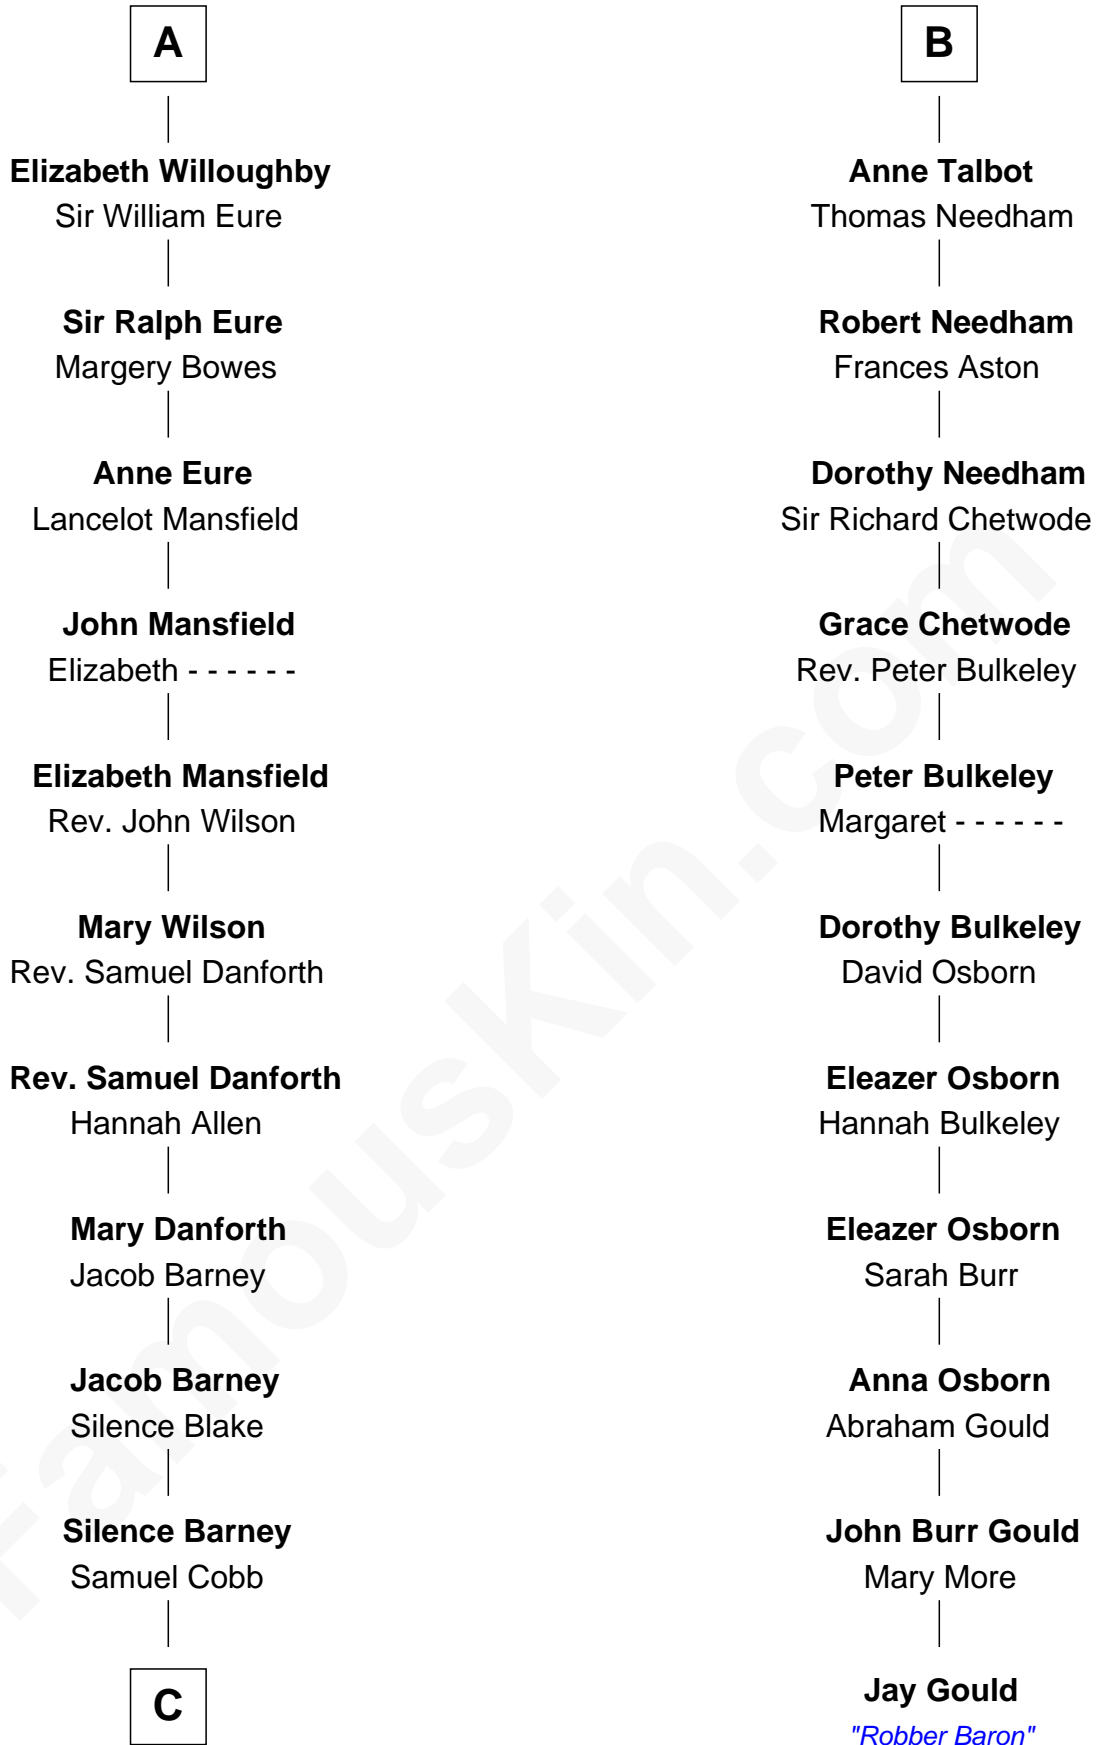

FamousKin.com

Relationship Chart of

Sandra Day O'Connor

First Female U.S. Supreme Court Justice

17th cousin 4 times removed of

Jay Gould

American Railroad "Robber Baron"

C

—
Lettice Carlyle Cobb

Luke Day

—
Hollis Day

Eliza L. Flanders

—
Henry Clay Day

Alice Edith Hilton

—
Henry R. Day

Ada Mae Wilkey