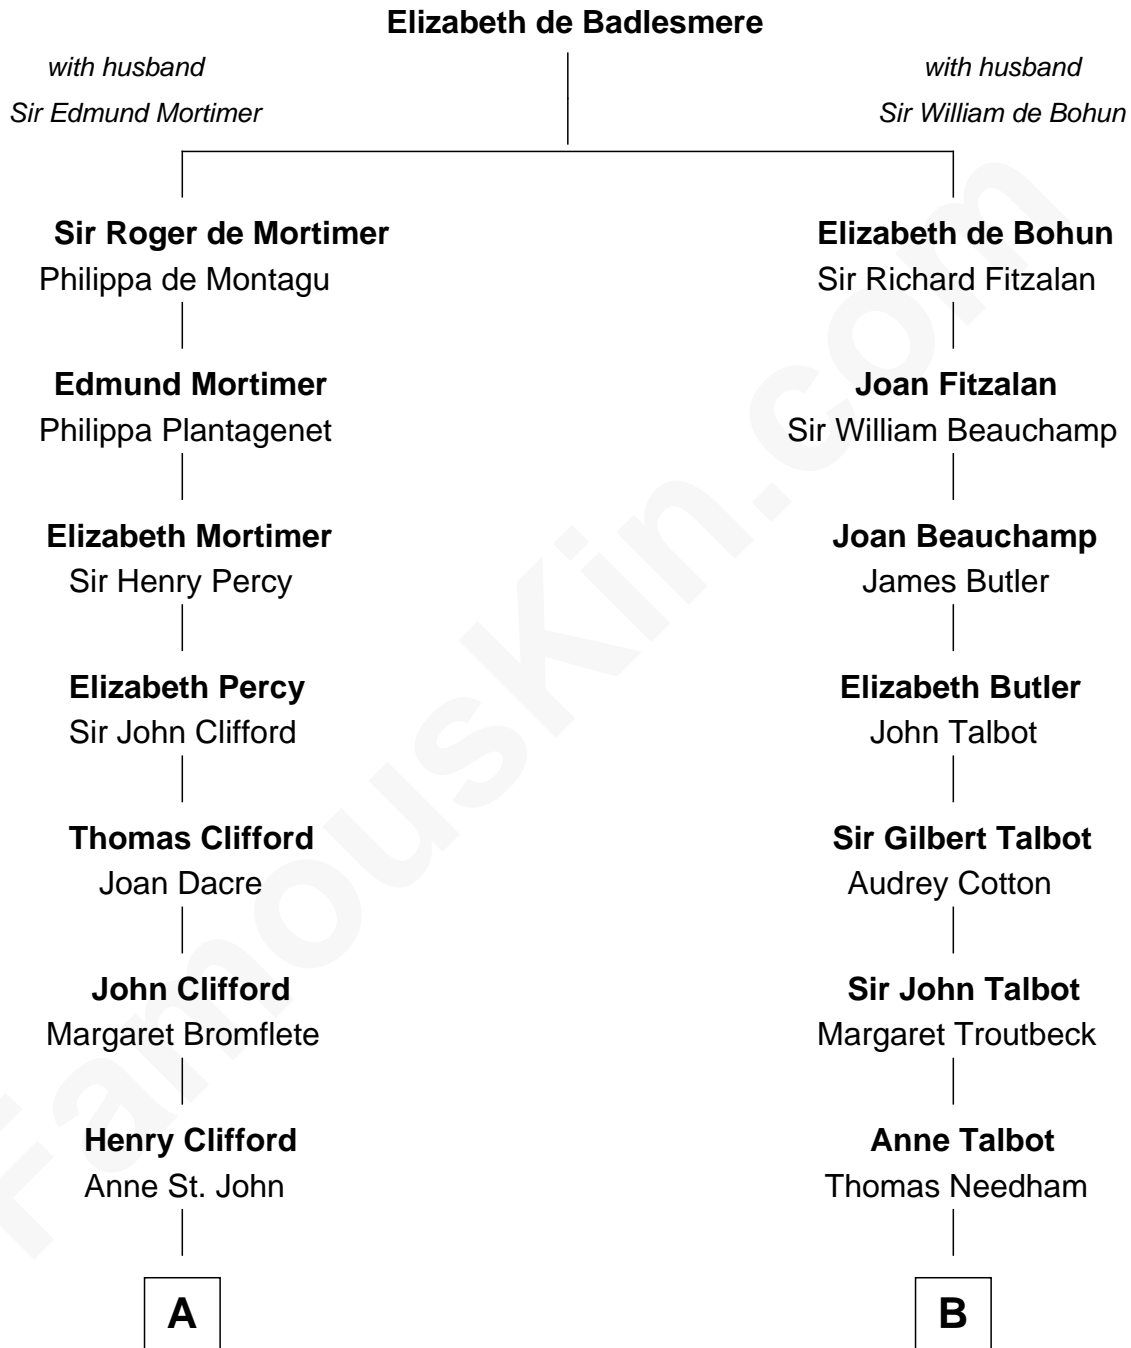

FamousKin.com

Relationship Chart of

Sandra Day O'Connor

First Female U.S. Supreme Court Justice

16th cousin 5 times removed of

Jay Gould

American Railroad "Robber Baron"

C

—
Lettice Carlyle Cobb

Luke Day

—
Hollis Day

Eliza L. Flanders

—
Henry Clay Day

Alice Edith Hilton

—
Henry R. Day

Ada Mae Wilkey