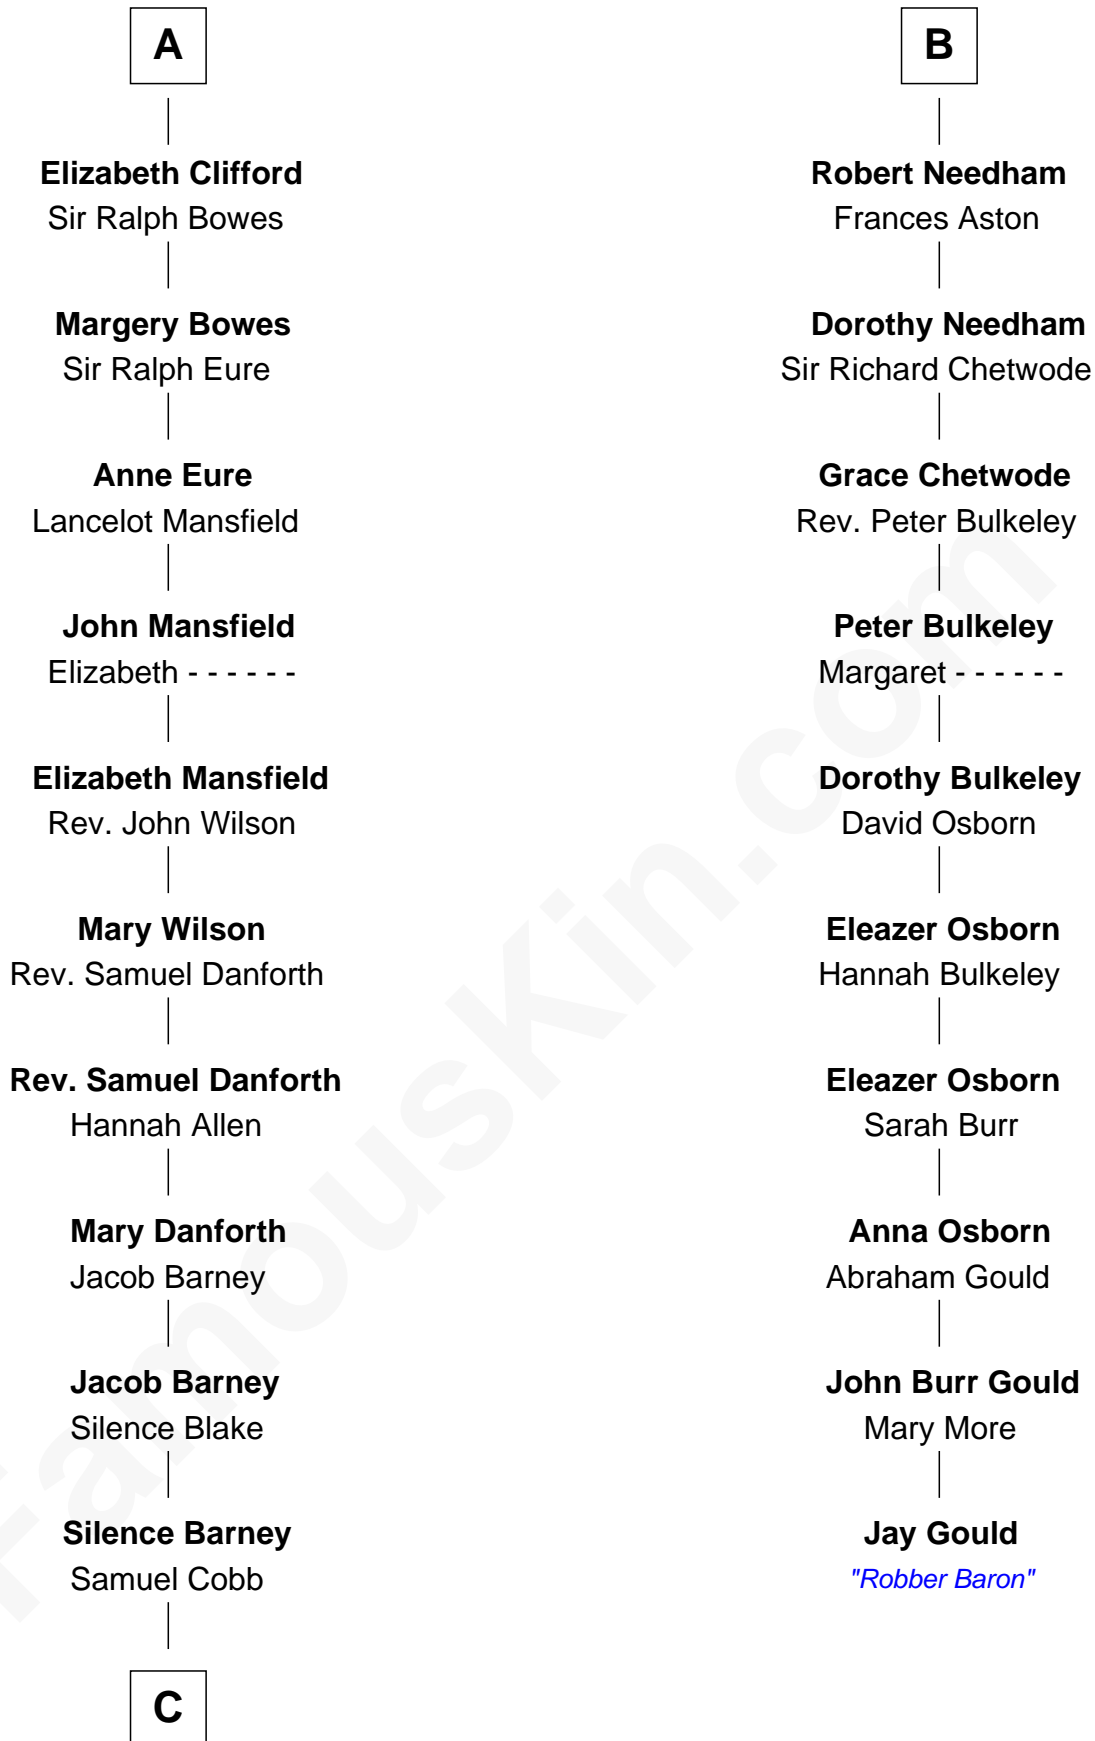

FamousKin.com

Relationship Chart of

Sandra Day O'Connor

First Female U.S. Supreme Court Justice

16th cousin 5 times removed of

Jay Gould

American Railroad "Robber Baron"

C

—
Lettice Carlyle Cobb

Luke Day

—
Hollis Day

Eliza L. Flanders

—
Henry Clay Day

Alice Edith Hilton

—
Henry R. Day

Ada Mae Wilkey