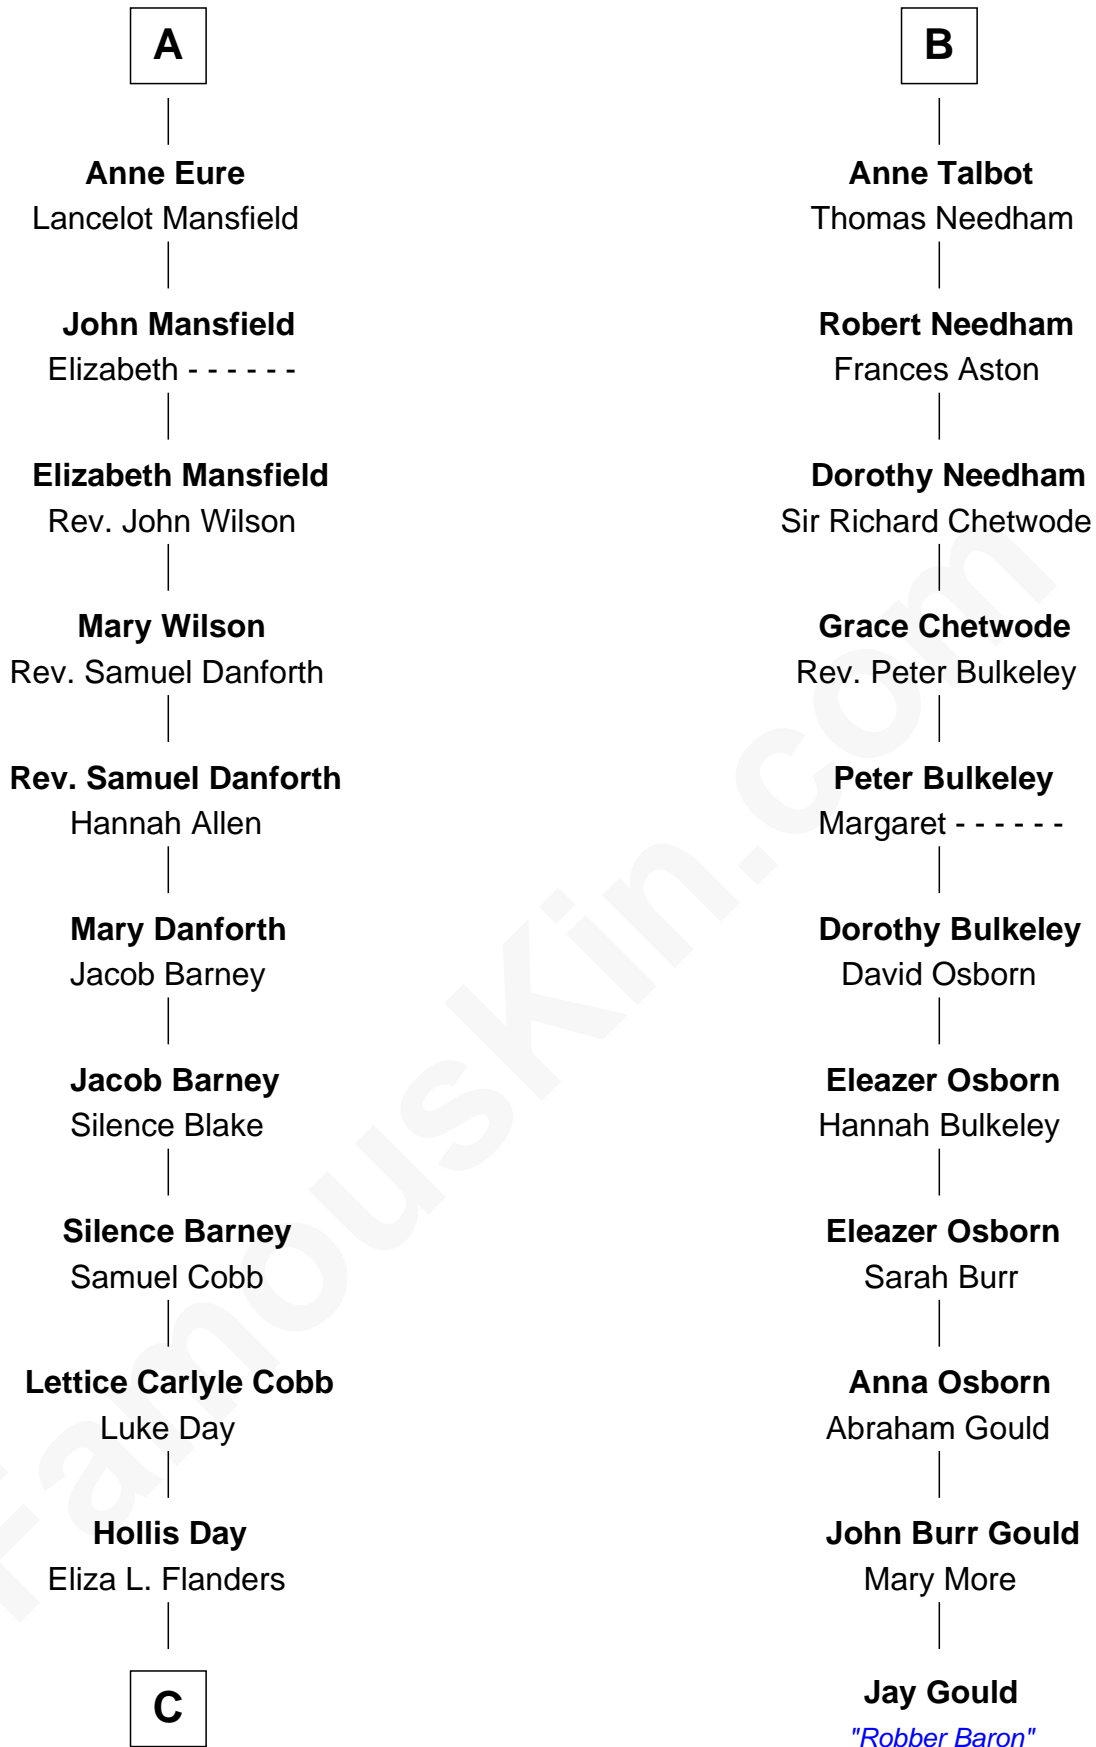

FamousKin.com

Relationship Chart of

Sandra Day O'Connor

First Female U.S. Supreme Court Justice

17th cousin 2 times removed of

Jay Gould

American Railroad "Robber Baron"

C

Henry Clay Day
Alice Edith Hilton

Henry R. Day
Ada Mae Wilkey

Sandra Day O'Connor
U.S. Supreme Court Justice

FamousKin.com