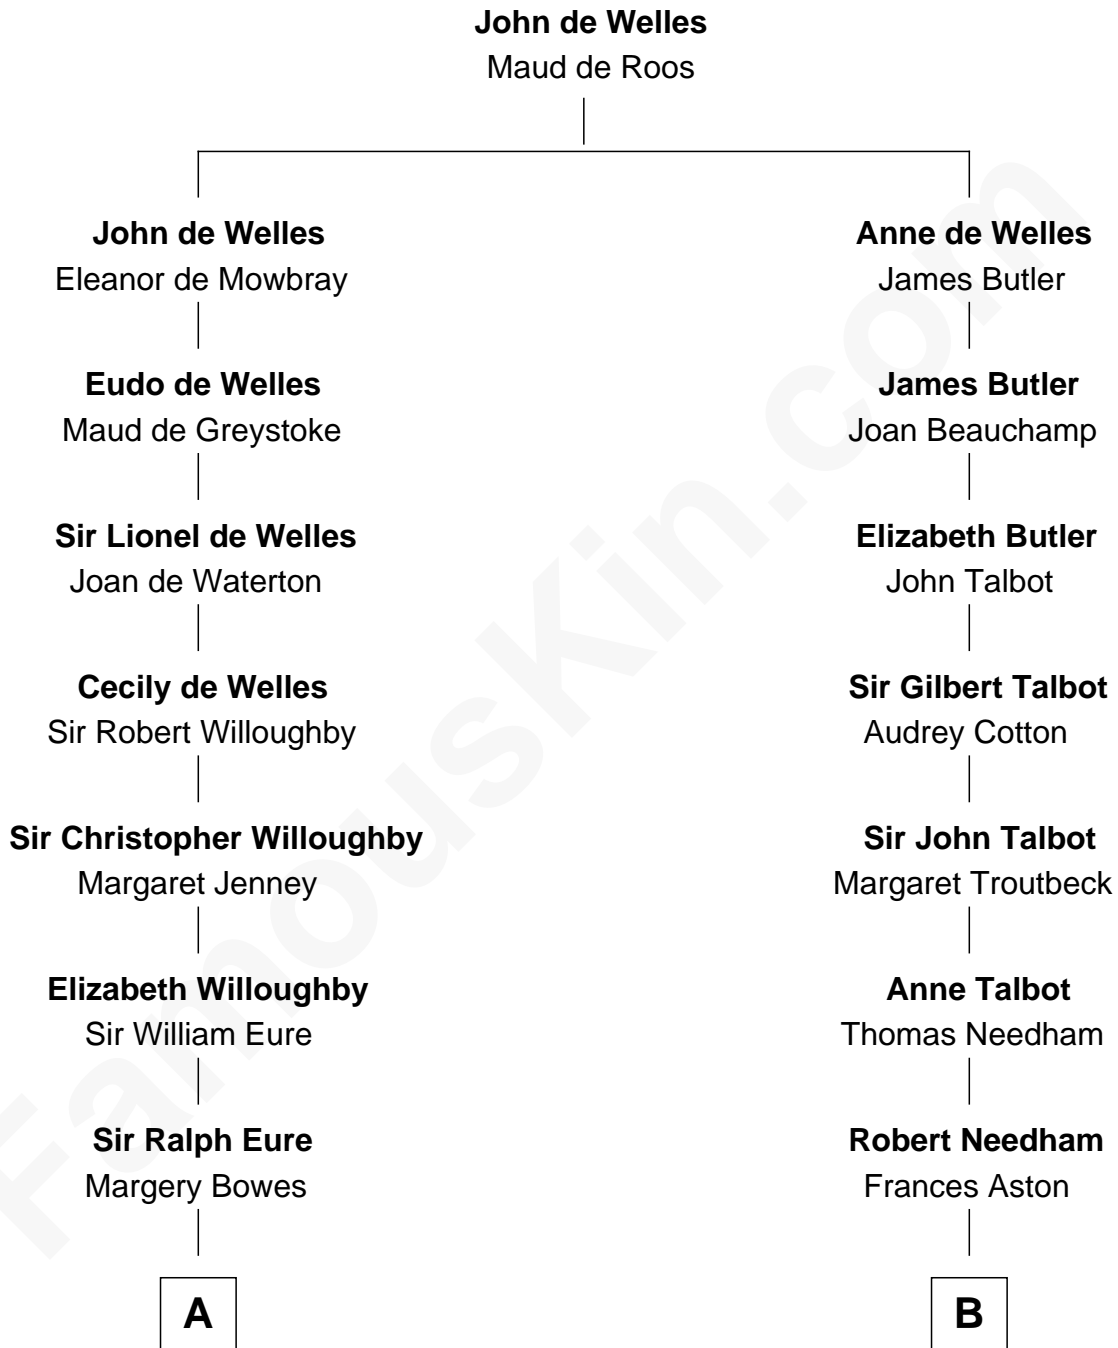

FamousKin.com

Relationship Chart of

Sandra Day O'Connor

First Female U.S. Supreme Court Justice

15th cousin 4 times removed of

Jay Gould

American Railroad "Robber Baron"

C

Henry Clay Day
Alice Edith Hilton

Henry R. Day
Ada Mae Wilkey

Sandra Day O'Connor
U.S. Supreme Court Justice

FamousKin.com