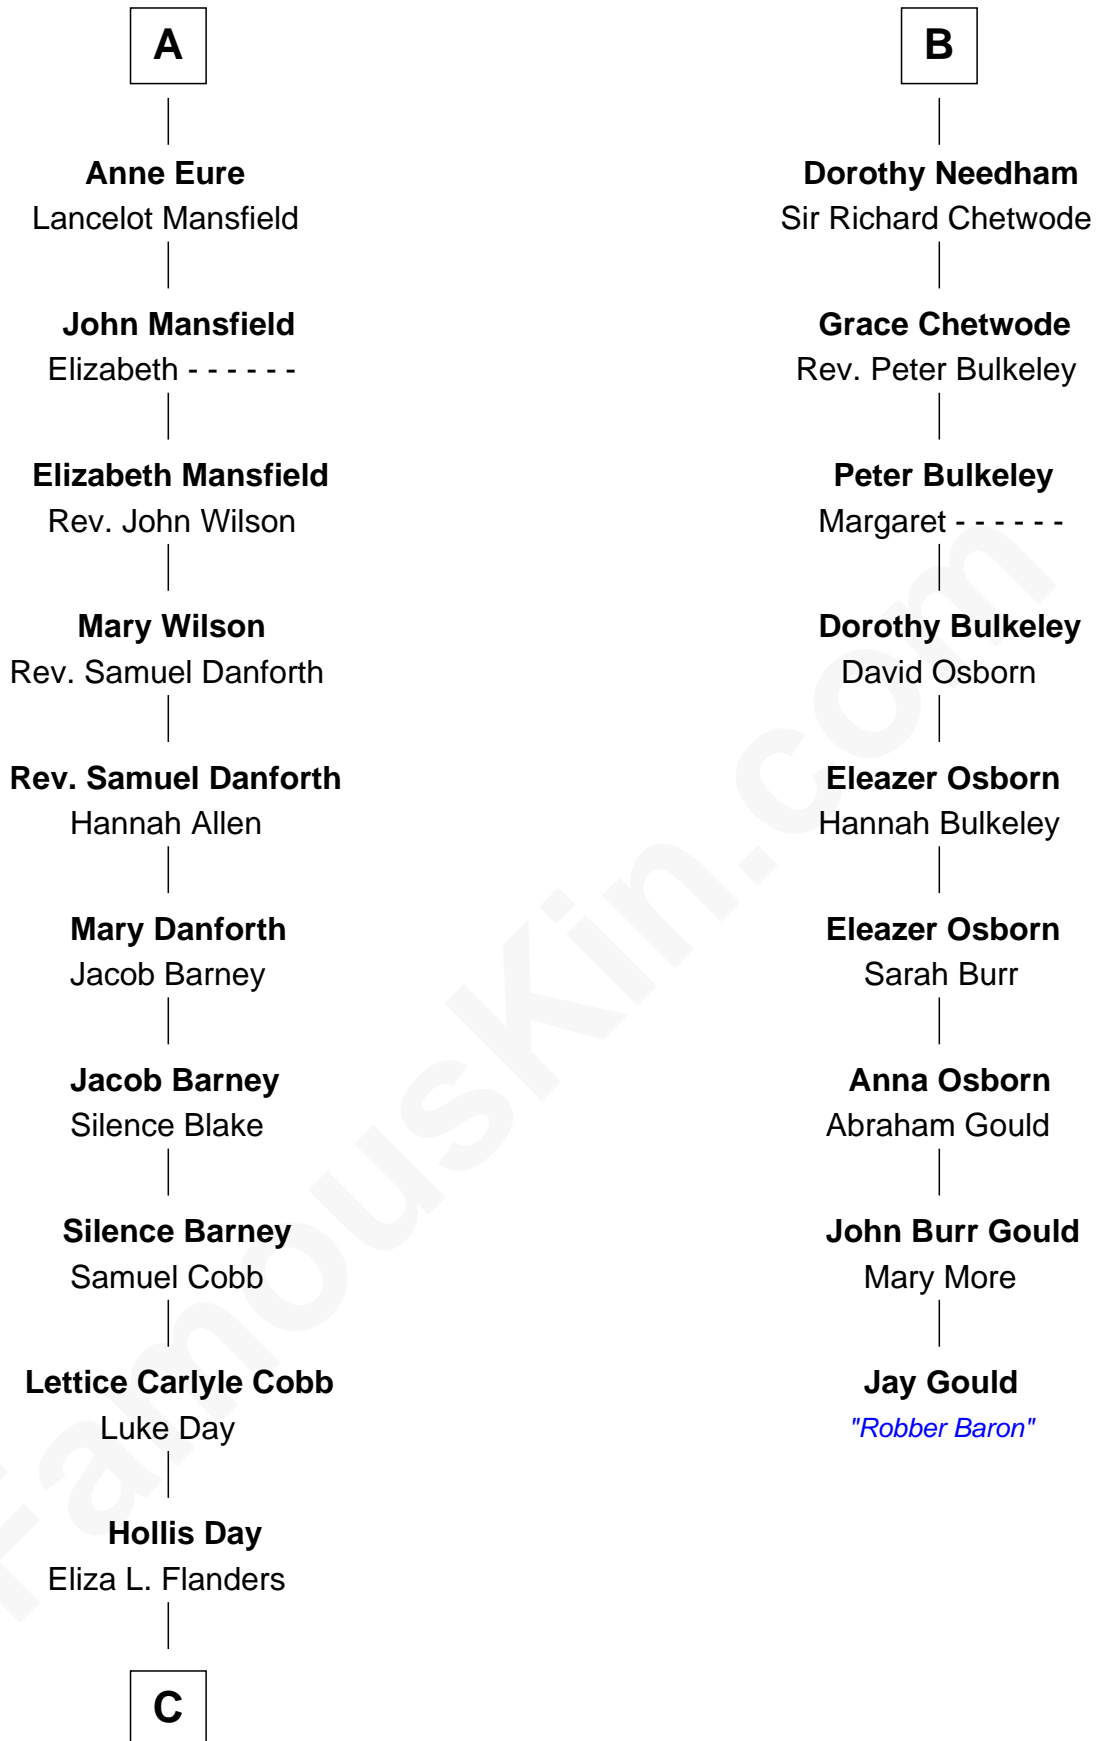

FamousKin.com

Relationship Chart of

Sandra Day O'Connor

First Female U.S. Supreme Court Justice

15th cousin 4 times removed of

Jay Gould

American Railroad "Robber Baron"

C

Henry Clay Day
Alice Edith Hilton

Henry R. Day
Ada Mae Wilkey

Sandra Day O'Connor
U.S. Supreme Court Justice

FamousKin.com