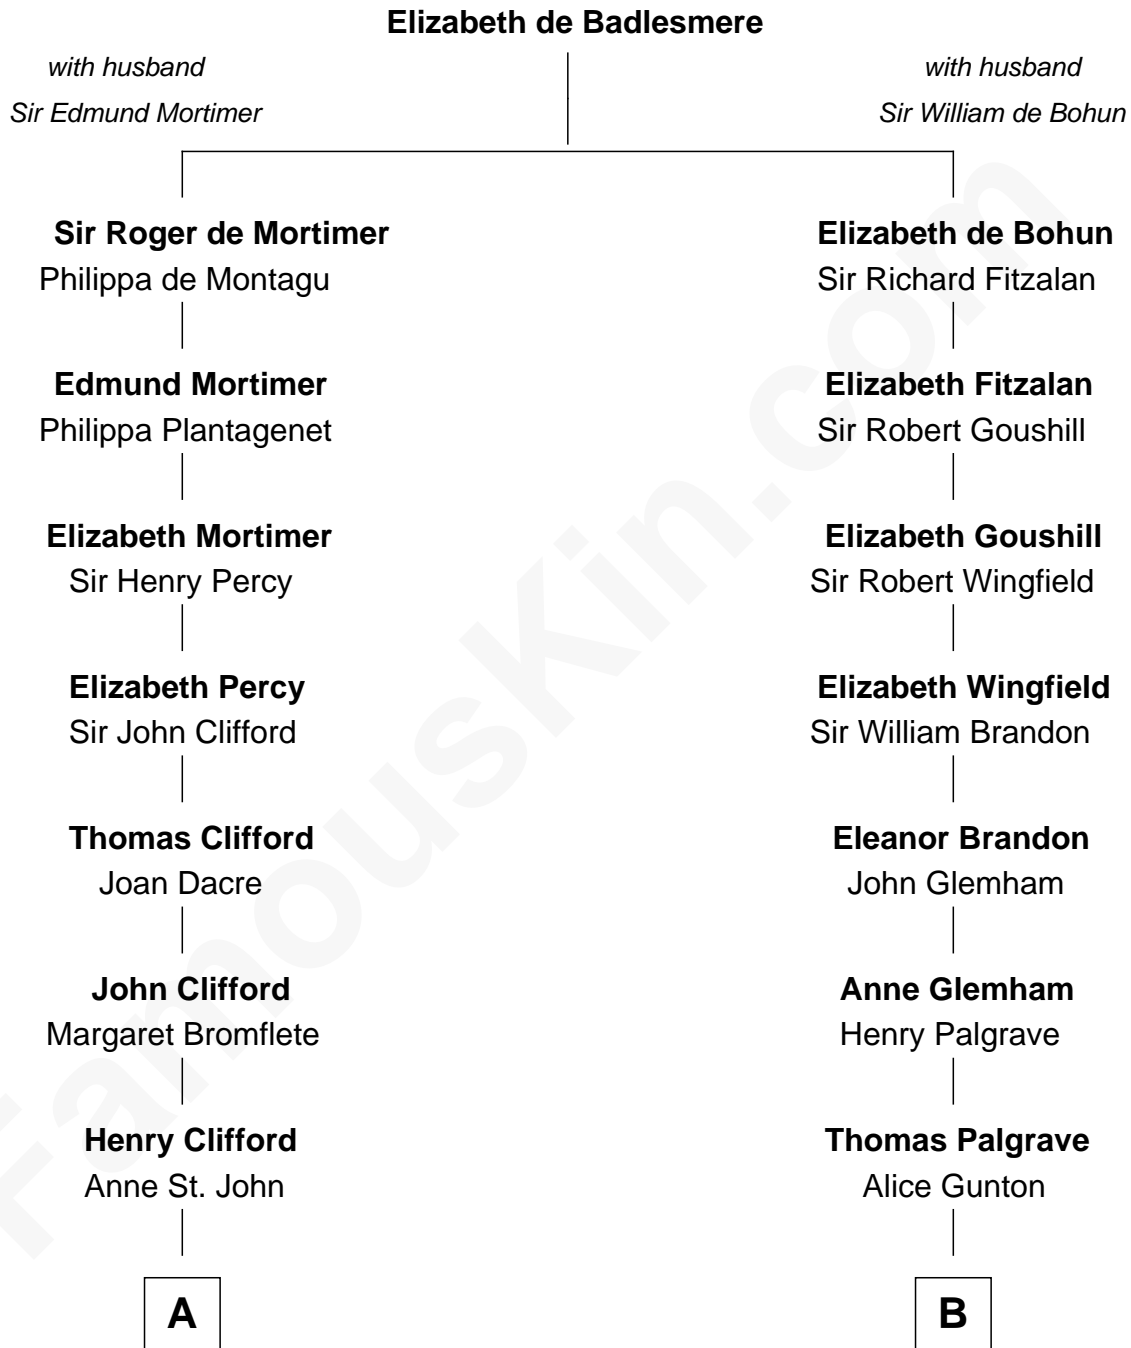

FamousKin.com

Relationship Chart of

Sandra Day O'Connor

First Female U.S. Supreme Court Justice

16th cousin 5 times removed of

William Marsh Rice
 Founder of Rice University

C

—
Lettice Carlyle Cobb

Luke Day

—
Hollis Day

Eliza L. Flanders

—
Henry Clay Day

Alice Edith Hilton

—
Henry R. Day

Ada Mae Wilkey

—
Sandra Day O'Connor

U.S. Supreme Court Justice