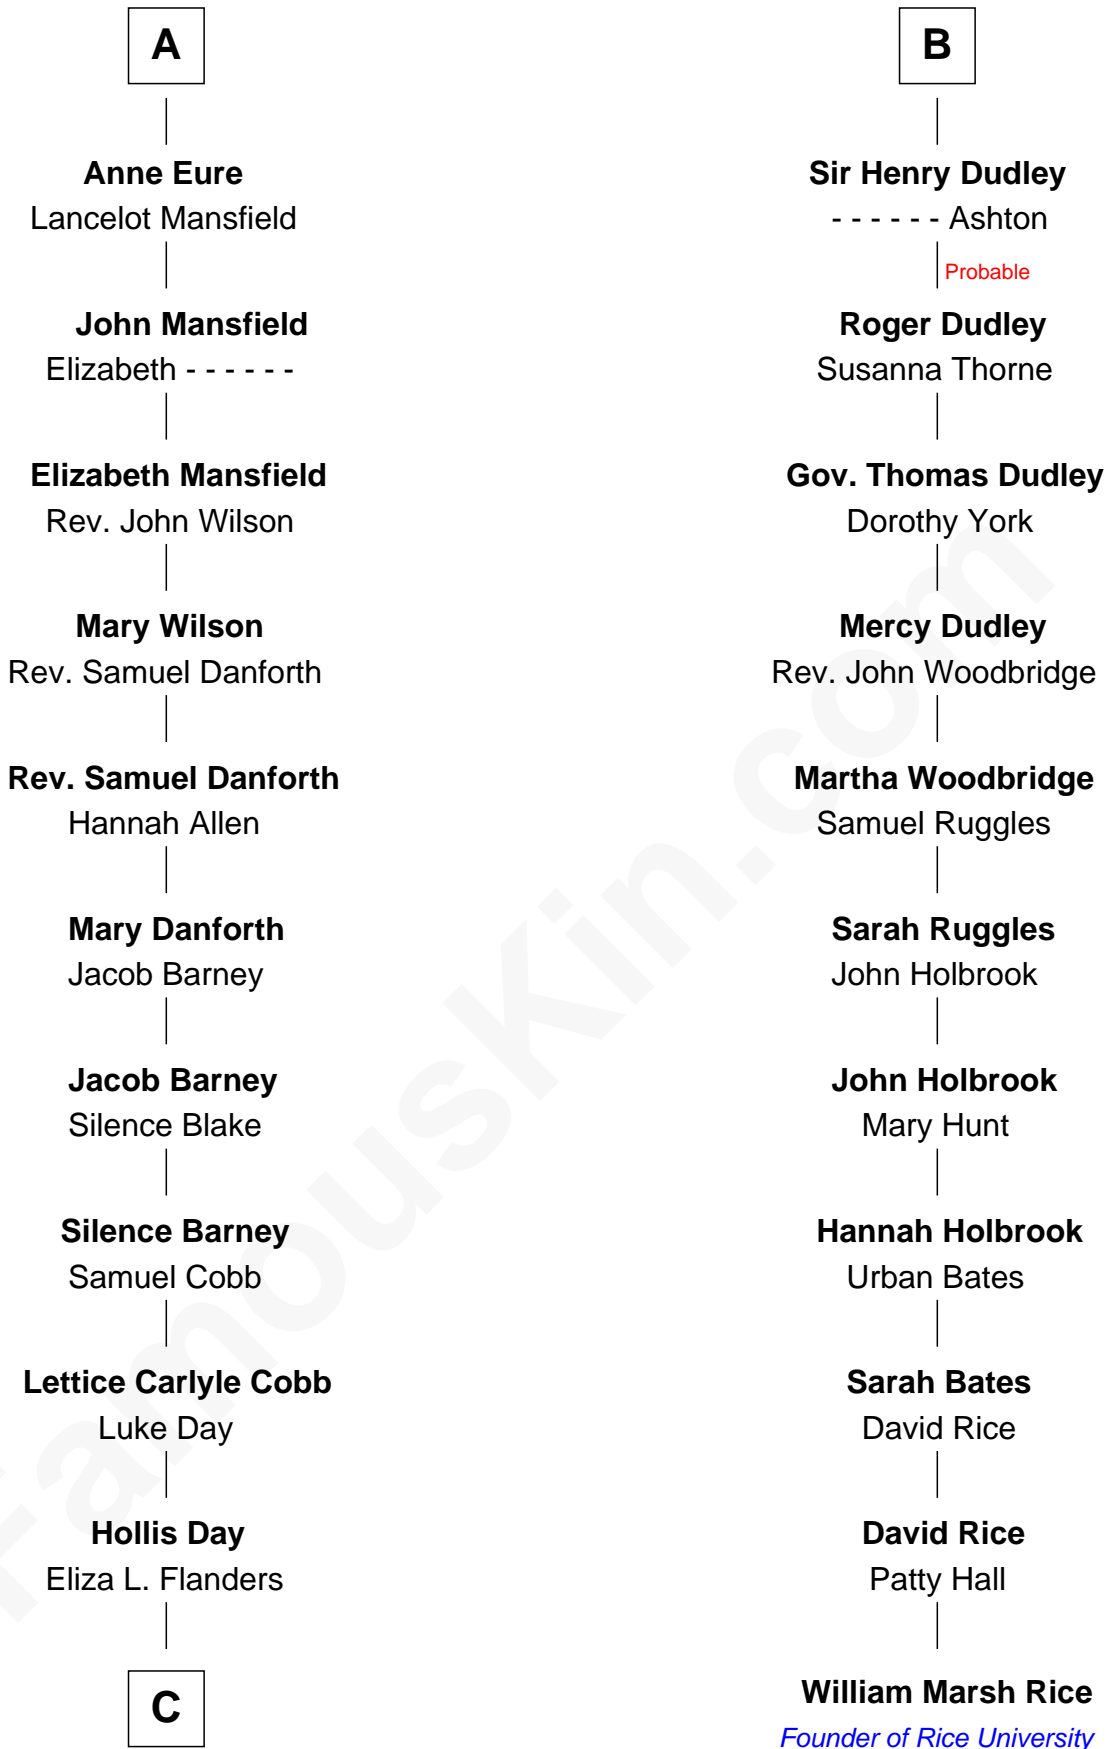

FamousKin.com

Relationship Chart of

Sandra Day O'Connor

First Female U.S. Supreme Court Justice

17th cousin 2 times removed of

William Marsh Rice
Founder of Rice University

Edmund Fitzalan
Alice de Warenne

C

Henry Clay Day
Alice Edith Hilton

Henry R. Day
Ada Mae Wilkey

Sandra Day O'Connor
U.S. Supreme Court Justice

FamousKin.com