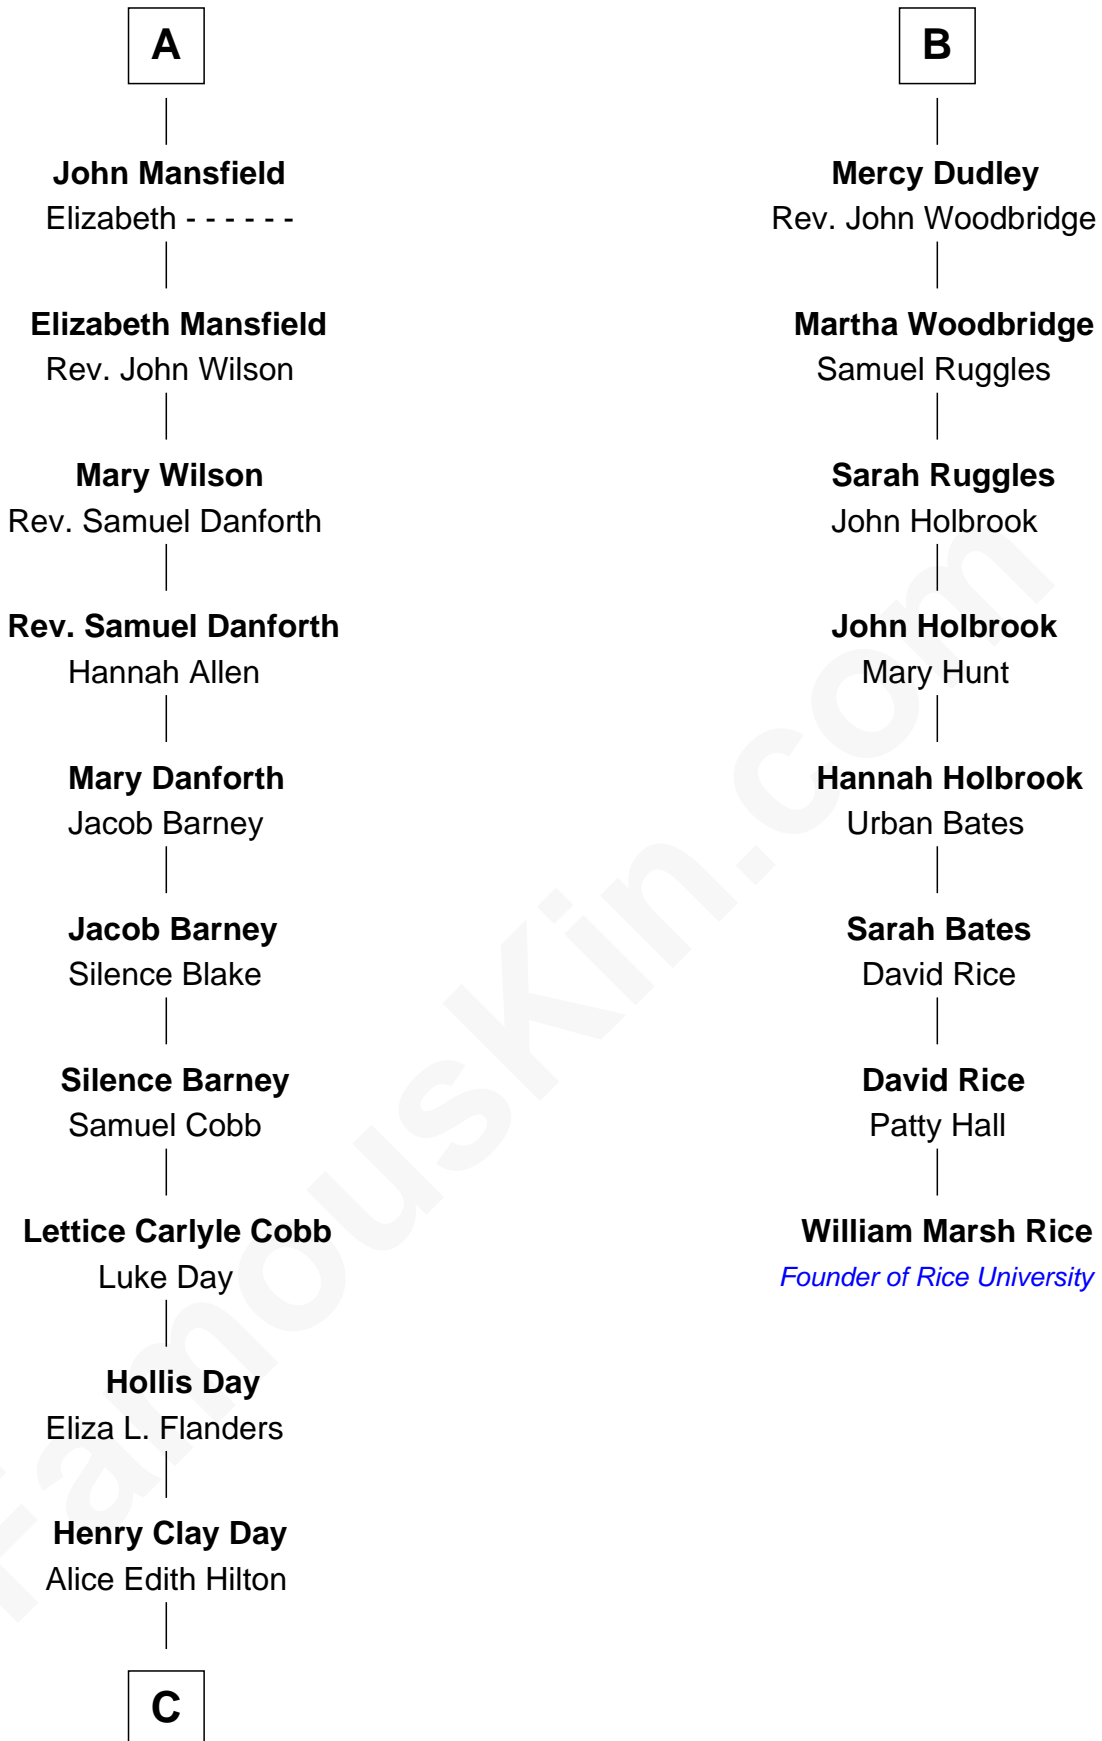

FamousKin.com

Relationship Chart of

Sandra Day O'Connor

First Female U.S. Supreme Court Justice

14th cousin 4 times removed of

William Marsh Rice
 Founder of Rice University

C

Henry R. Day
Ada Mae Wilkey

Sandra Day O'Connor
U.S. Supreme Court Justice

FamousKin.com