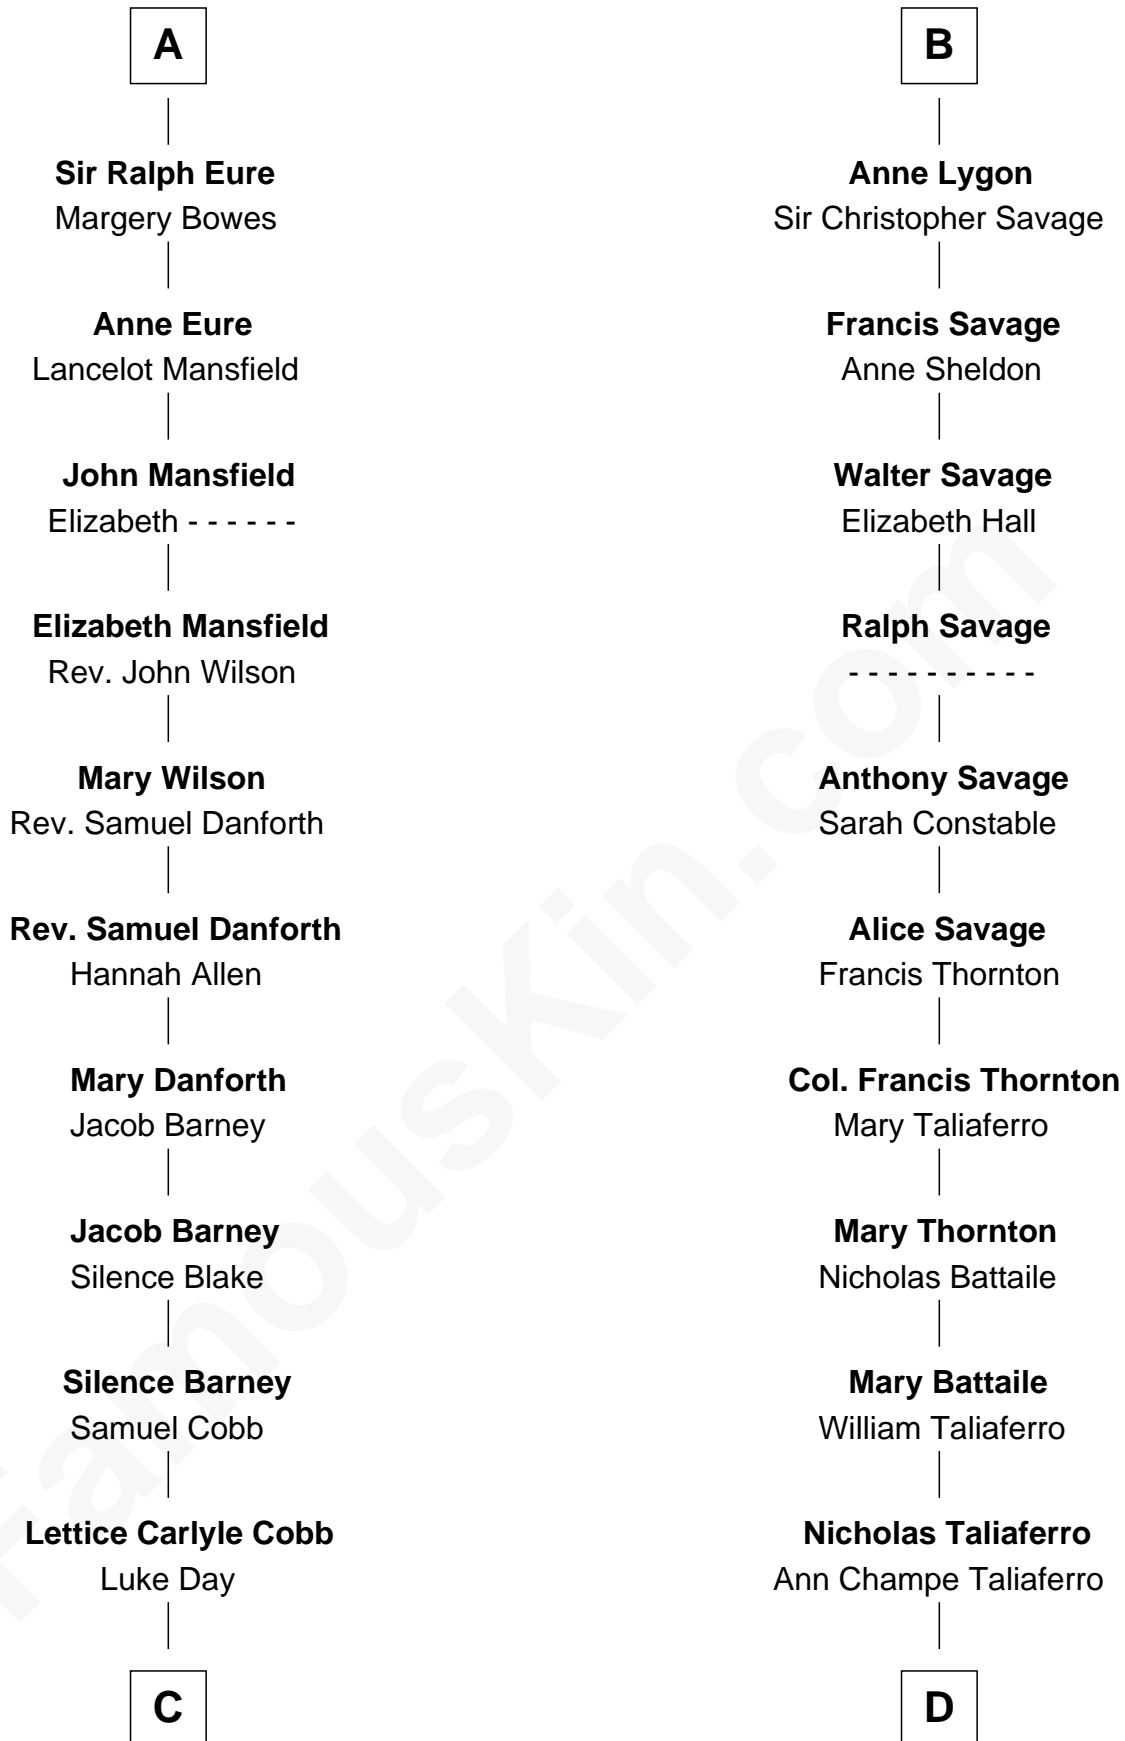

## Relationship Chart of

### Sandra Day O'Connor

First Female U.S. Supreme Court Justice

20th cousin of

### General George C. Marshall

Author of "The Marshall Plan"

**C**

**Hollis Day**

Eliza L. Flanders

**Henry Clay Day**

Alice Edith Hilton

**Henry R. Day**

Ada Mae Wilkey

**Sandra Day O'Connor**

*U.S. Supreme Court Justice*

**D**

**Matilda Battaile Taliaferro**

Martin Marshall

**William Champe Marshall**

Susan Myers