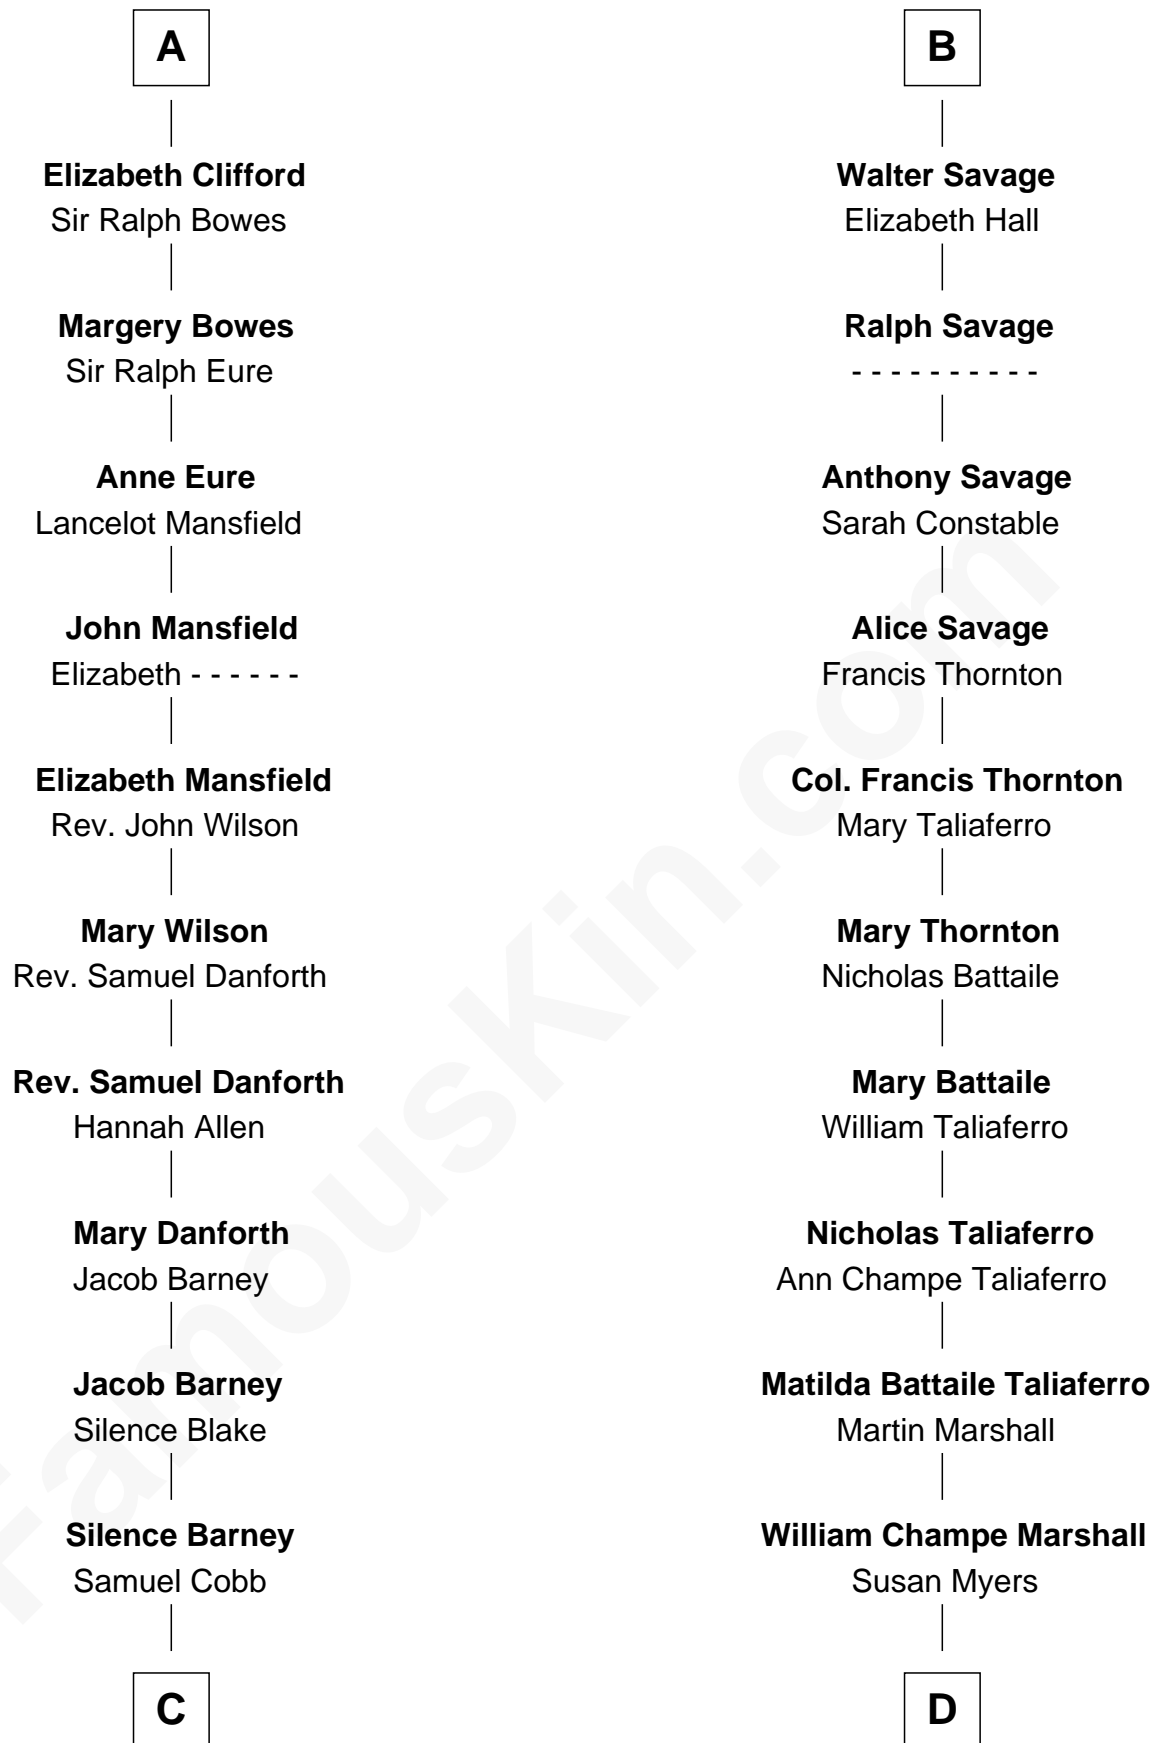

## Relationship Chart of

### Sandra Day O'Connor

*First Female U.S. Supreme Court Justice*

18th cousin 3 times removed of

### General George C. Marshall

*Author of "The Marshall Plan"*

**C**

**Lettice Carlyle Cobb**

Luke Day

**Hollis Day**

Eliza L. Flanders

**Henry Clay Day**

Alice Edith Hilton

**Henry R. Day**

Ada Mae Wilkey

**Sandra Day O'Connor**

*U.S. Supreme Court Justice*

**D**

**George Catlett Marshall**

Laura Emily Bradford