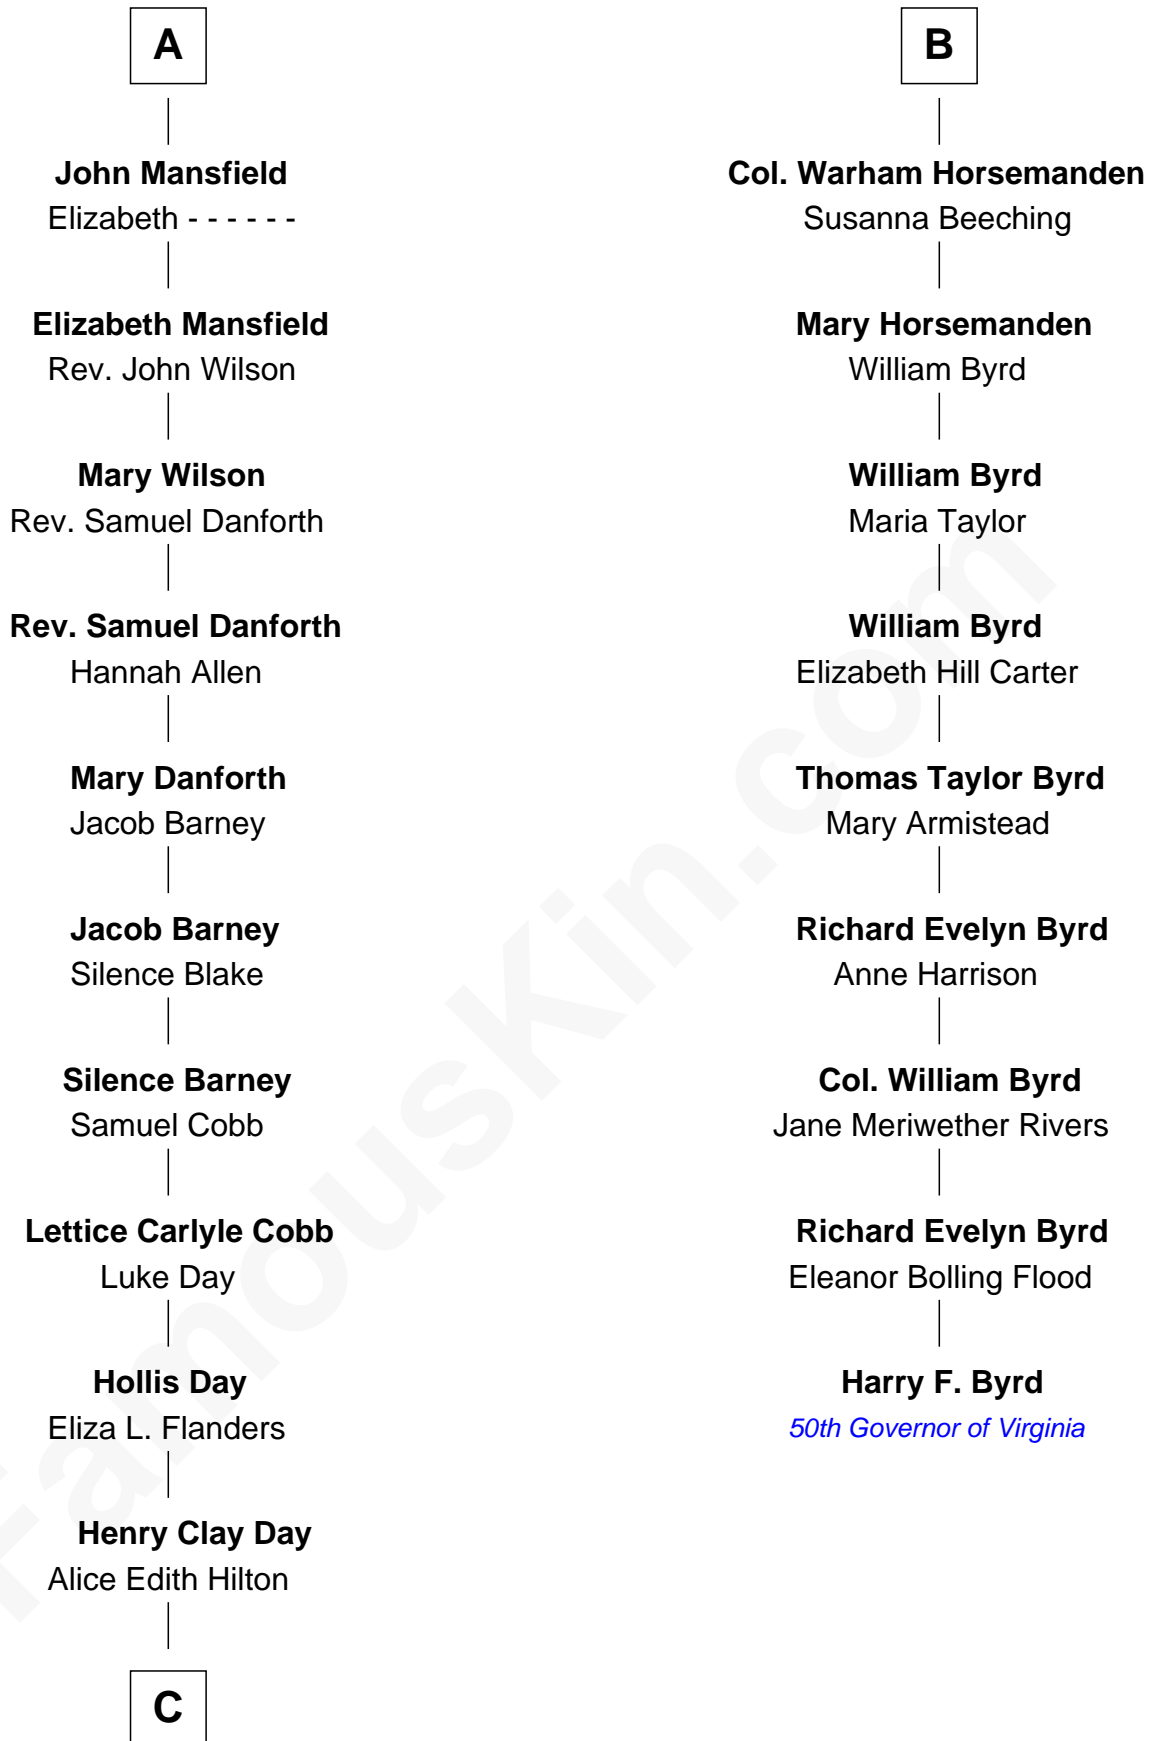

## Relationship Chart of

### Sandra Day O'Connor

*First Female U.S. Supreme Court Justice*

15th cousin 3 times removed of

**Harry F. Byrd**

*50th Governor of Virginia*

**C**

Henry R. Day  
Ada Mae Wilkey

Sandra Day O'Connor  
*U.S. Supreme Court Justice*

FamousKin.com