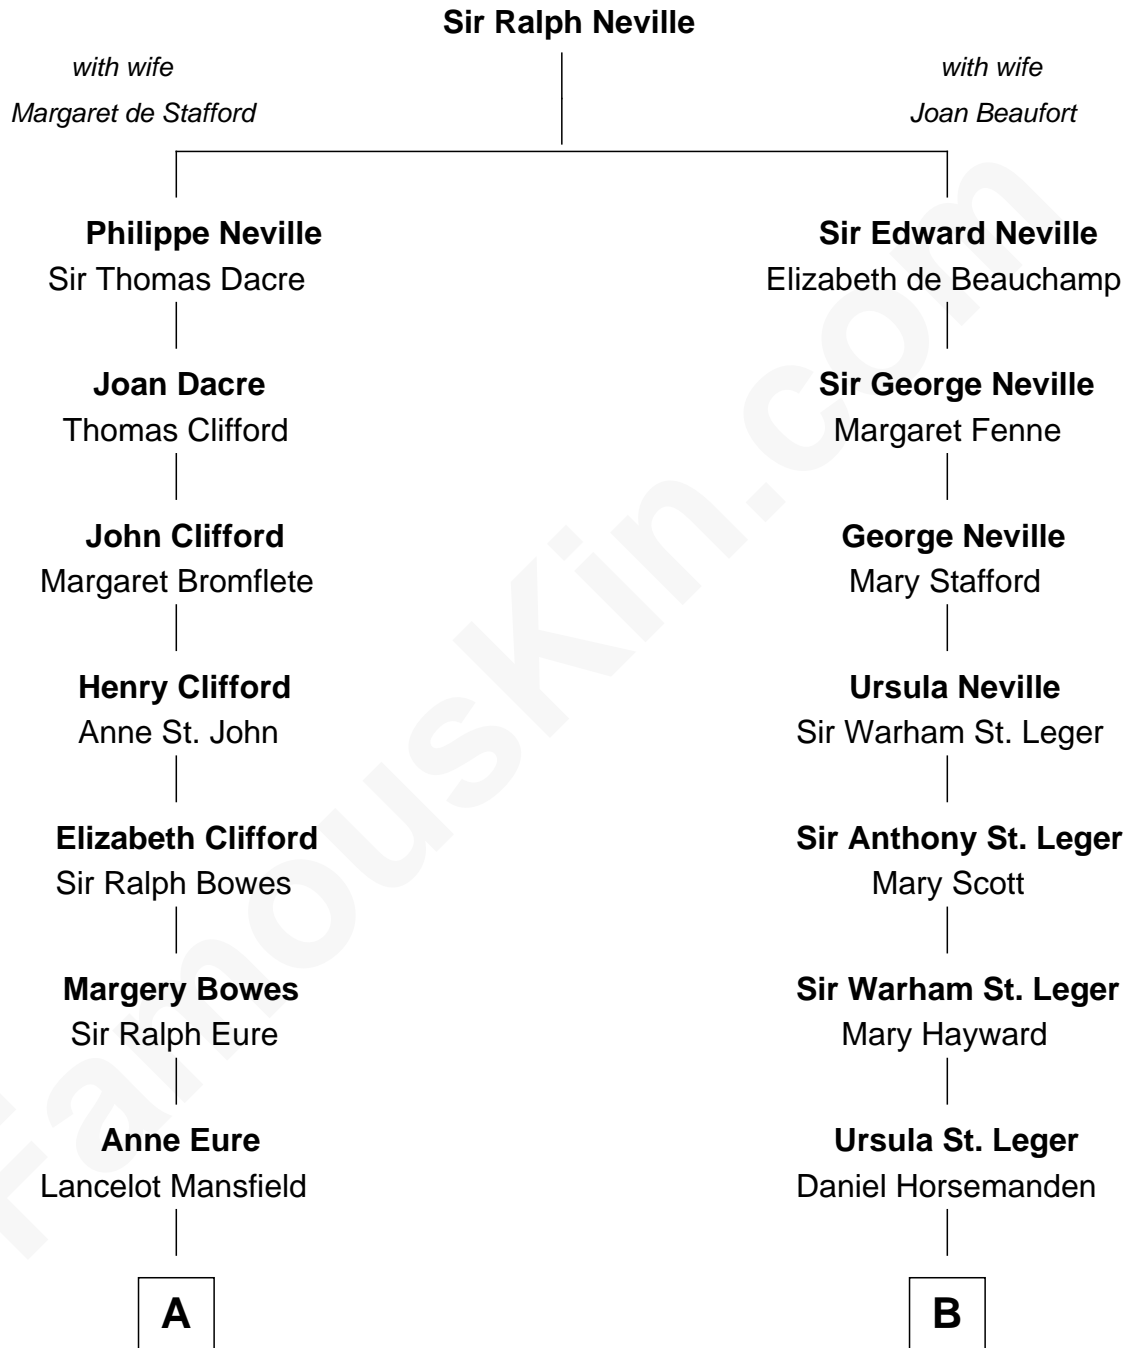

## Relationship Chart of

### Sandra Day O'Connor

*First Female U.S. Supreme Court Justice*

15th cousin 3 times removed of

**Harry F. Byrd**

*50th Governor of Virginia*

**C**

Henry R. Day  
Ada Mae Wilkey

Sandra Day O'Connor  
*U.S. Supreme Court Justice*