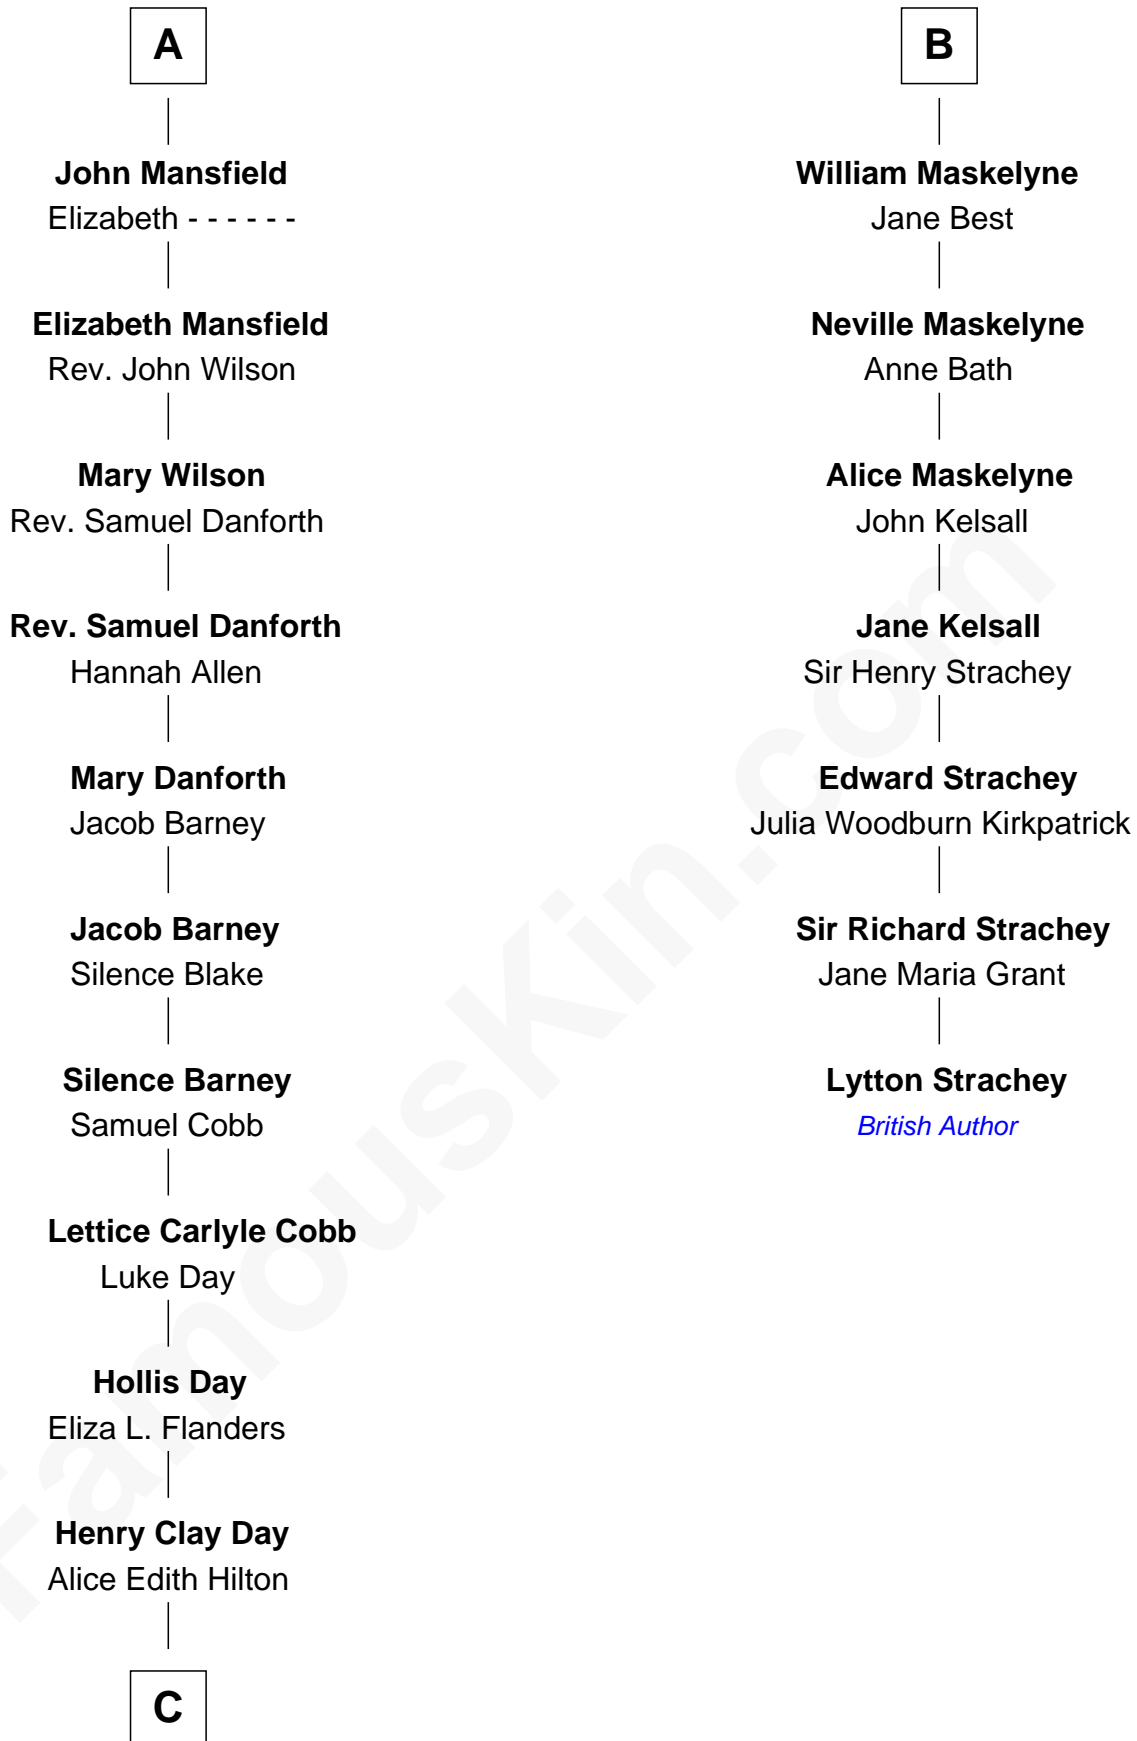

## Relationship Chart of

### Sandra Day O'Connor

First Female U.S. Supreme Court Justice

13th cousin 5 times removed of

**Lytton Strachey**

Author and Co-Founder of Bloomsbury Group

**C**

Henry R. Day  
Ada Mae Wilkey

Sandra Day O'Connor  
*U.S. Supreme Court Justice*

FamousKin.com