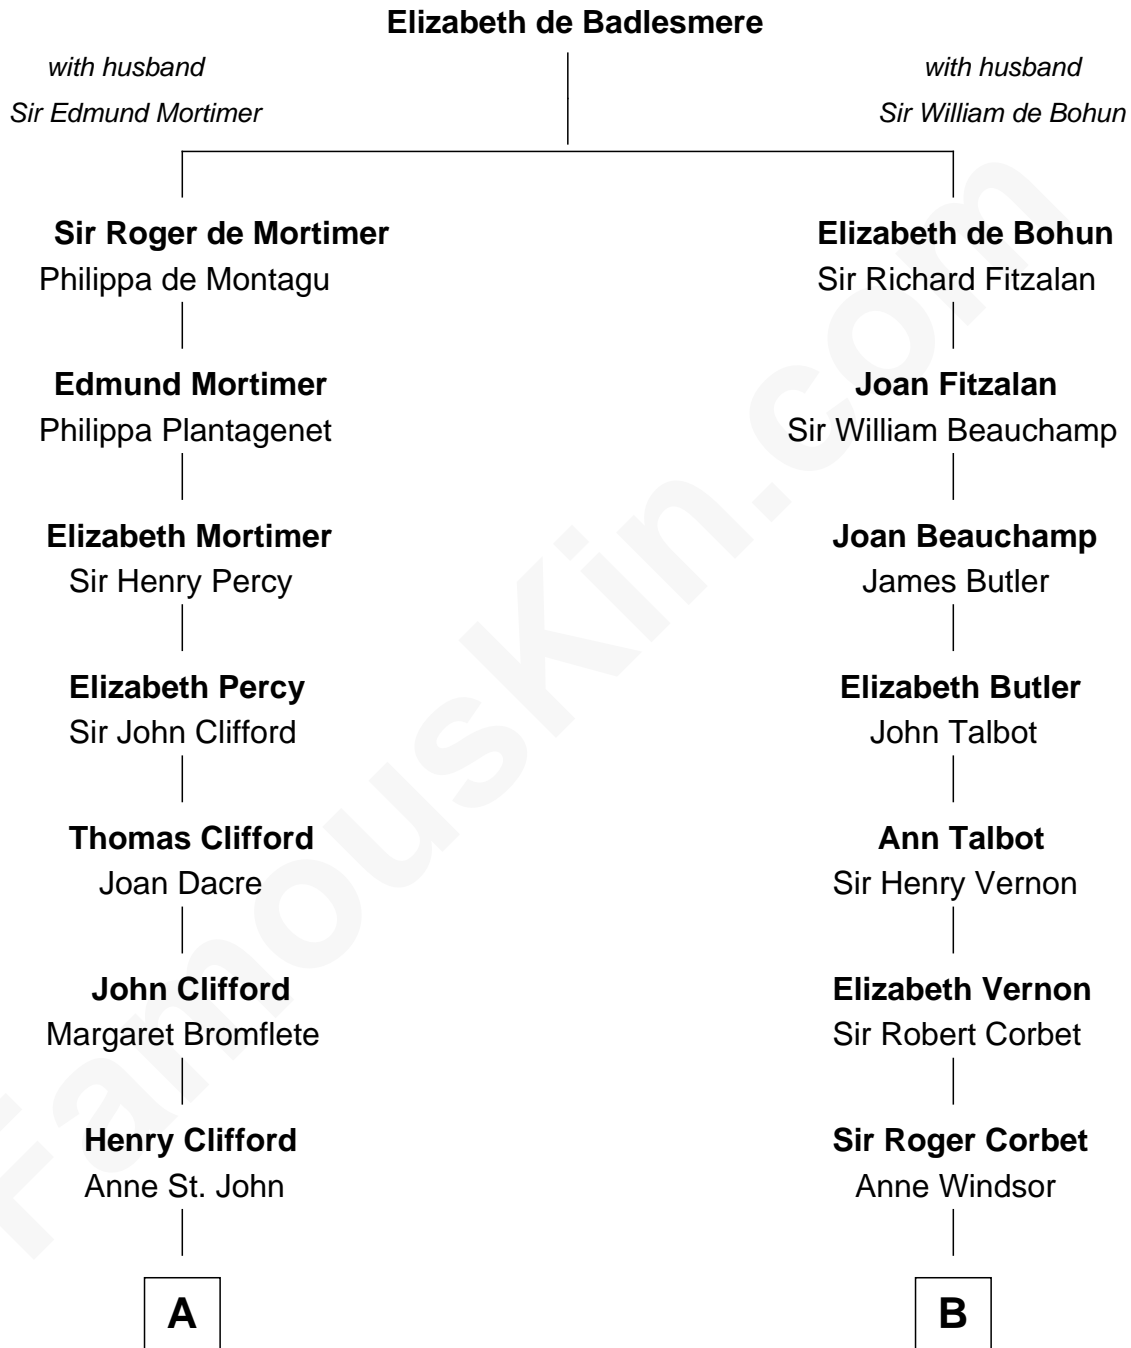

FamousKin.com

Relationship Chart of

Sandra Day O'Connor

First Female U.S. Supreme Court Justice

17th cousin 4 times removed of

Joan Fontaine
Movie Actress

C

—
Lettice Carlyle Cobb

Luke Day

—
Hollis Day

Eliza L. Flanders

—
Henry Clay Day

Alice Edith Hilton

—
Henry R. Day

Ada Mae Wilkey

—
Sandra Day O'Connor

U.S. Supreme Court Justice

FamousKin.com