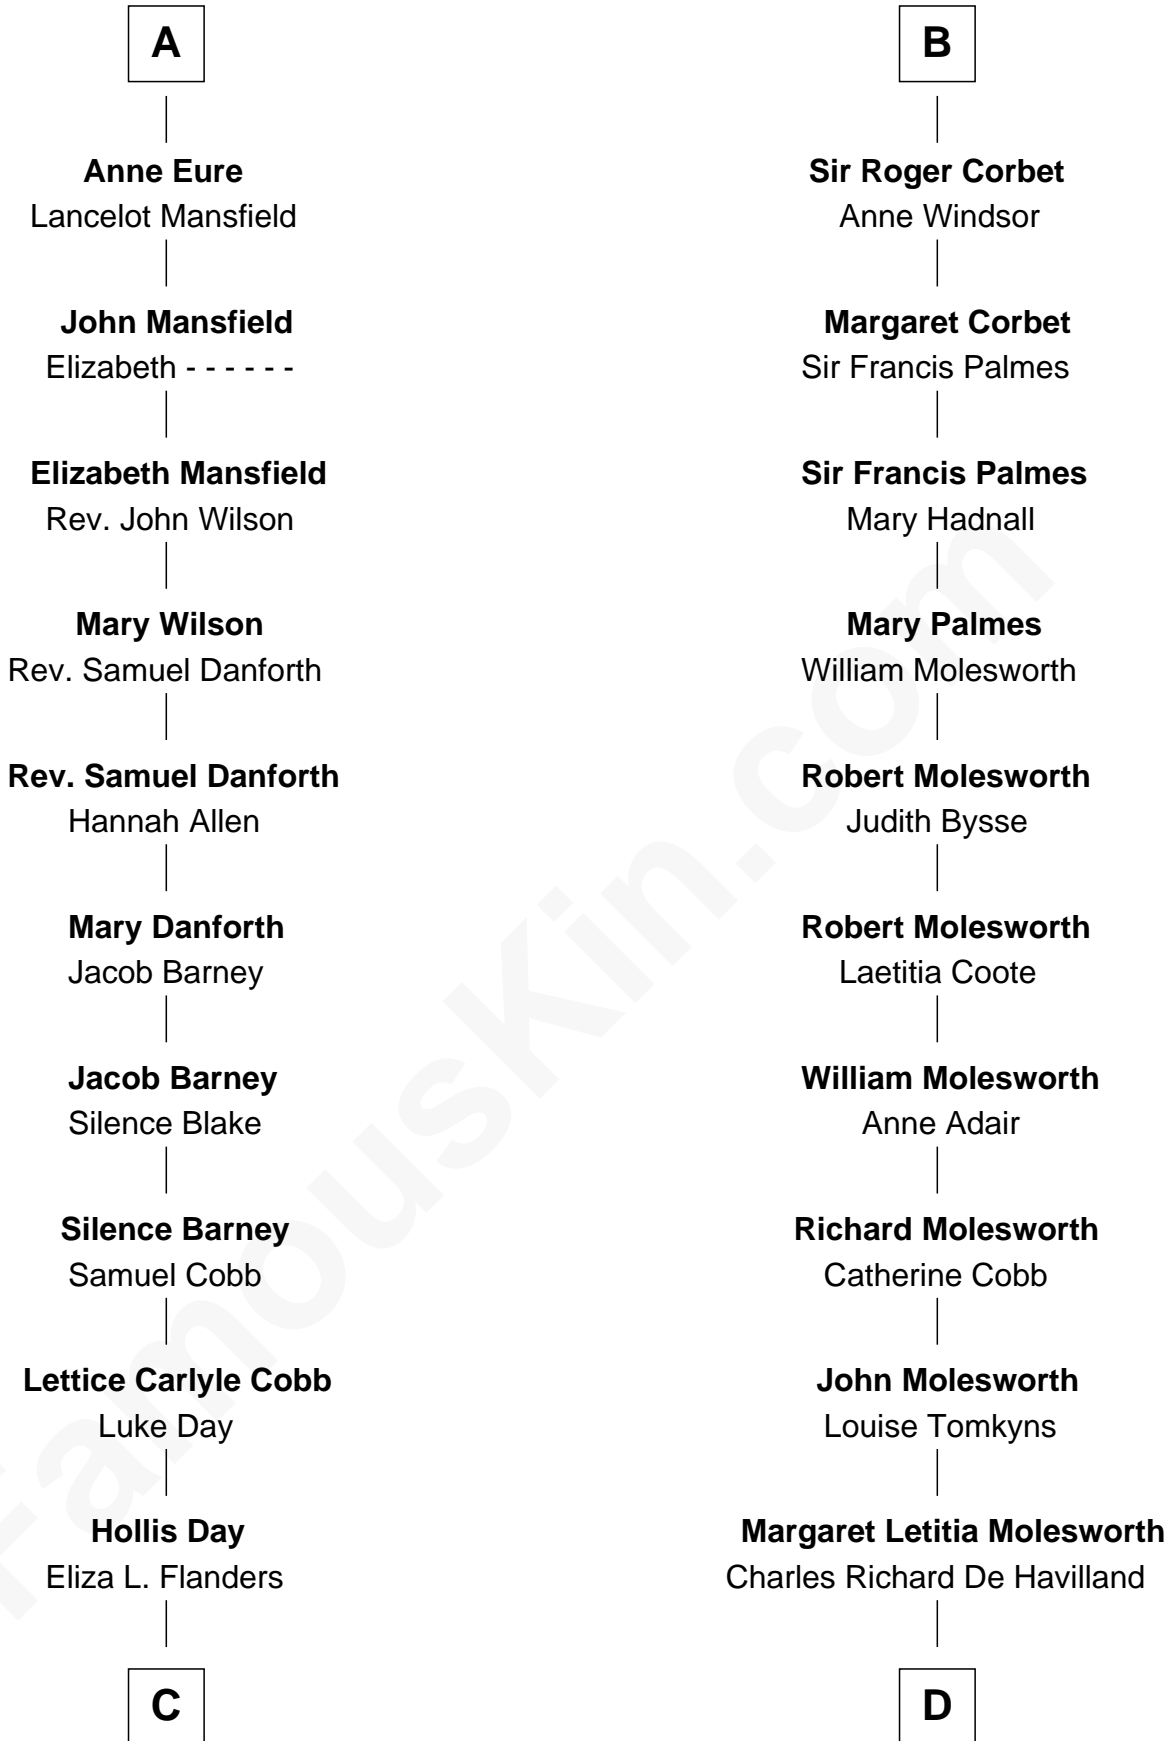

**FamousKin.com**  
**Relationship Chart of**  
**Sandra Day O'Connor**

*First Female U.S. Supreme Court Justice*

18th cousin 1 time removed of

**Joan Fontaine**  
*Movie Actress*

**Edmund Fitzalan**  
 Alice de Warenne

**C**

**Henry Clay Day**  
Alice Edith Hilton

**Henry R. Day**  
Ada Mae Wilkey

**Sandra Day O'Connor**  
*U.S. Supreme Court Justice*

**D**

**Walter Augustus De Havilland**  
Lillian Augusta Ruse

**Joan Fontaine**  
*Movie Actress*