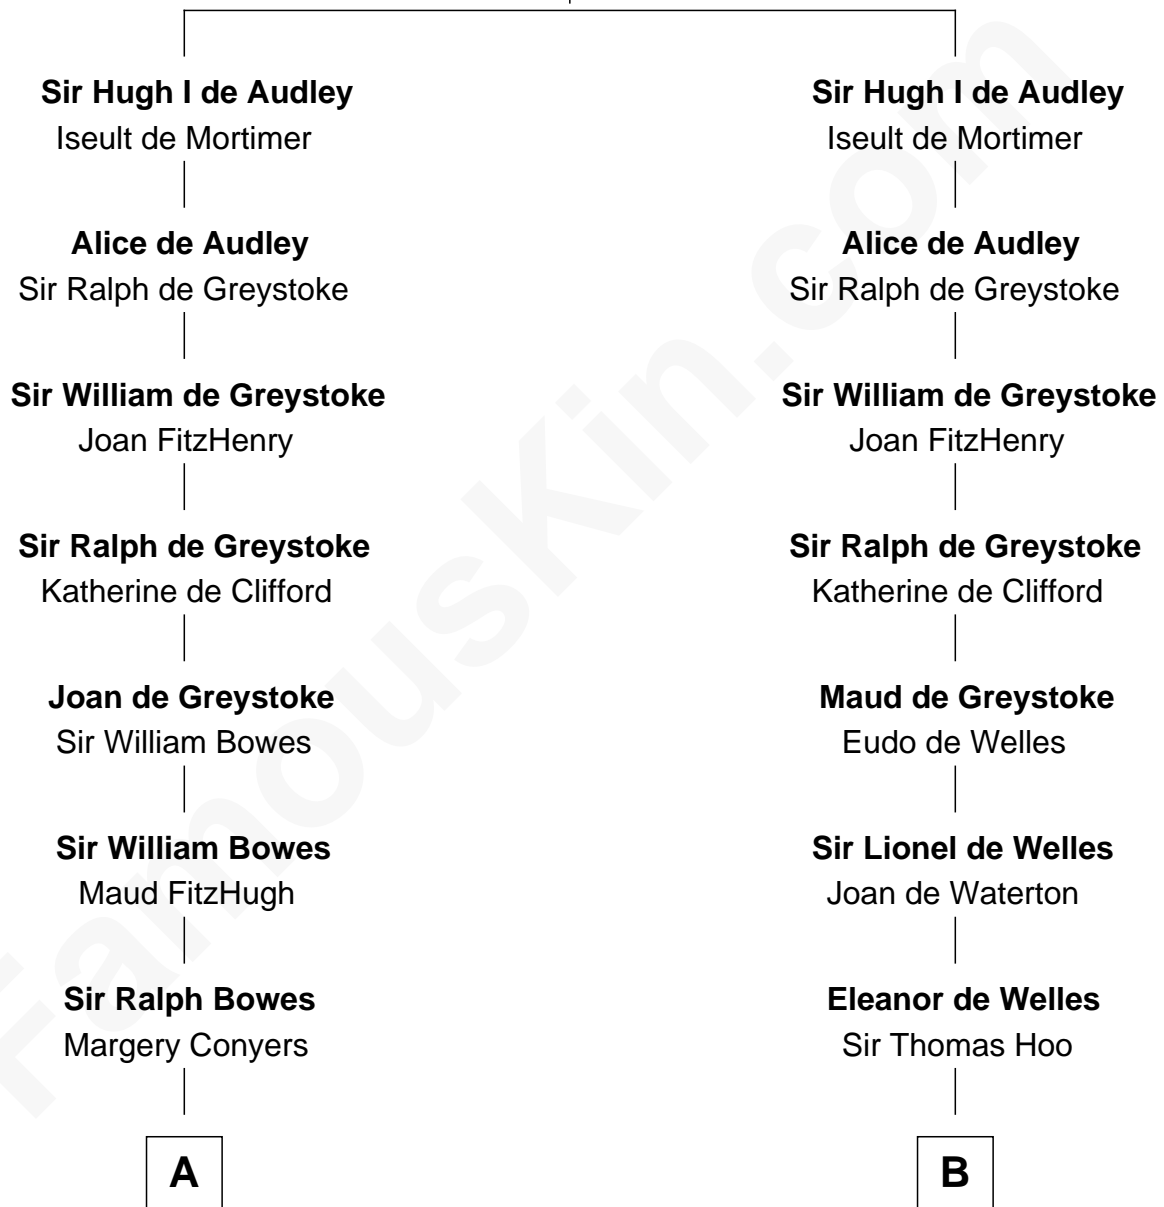

**FamousKin.com**  
**Relationship Chart of**  
**Sandra Day O'Connor**

*First Female U.S. Supreme Court Justice*

**20th cousin 1 time removed of**

**Joan Fontaine**  
*Movie Actress*

**Sir James de Audley**  
 Ela Longespee

**C**

**Lettice Carlyle Cobb**

Luke Day

**Hollis Day**

Eliza L. Flanders

**Henry Clay Day**

Alice Edith Hilton

**Henry R. Day**

Ada Mae Wilkey

**Sandra Day O'Connor**

*U.S. Supreme Court Justice*

**D**

**John Molesworth**

Louise Tomkyns

**Margaret Letitia Molesworth**

Charles Richard De Havilland