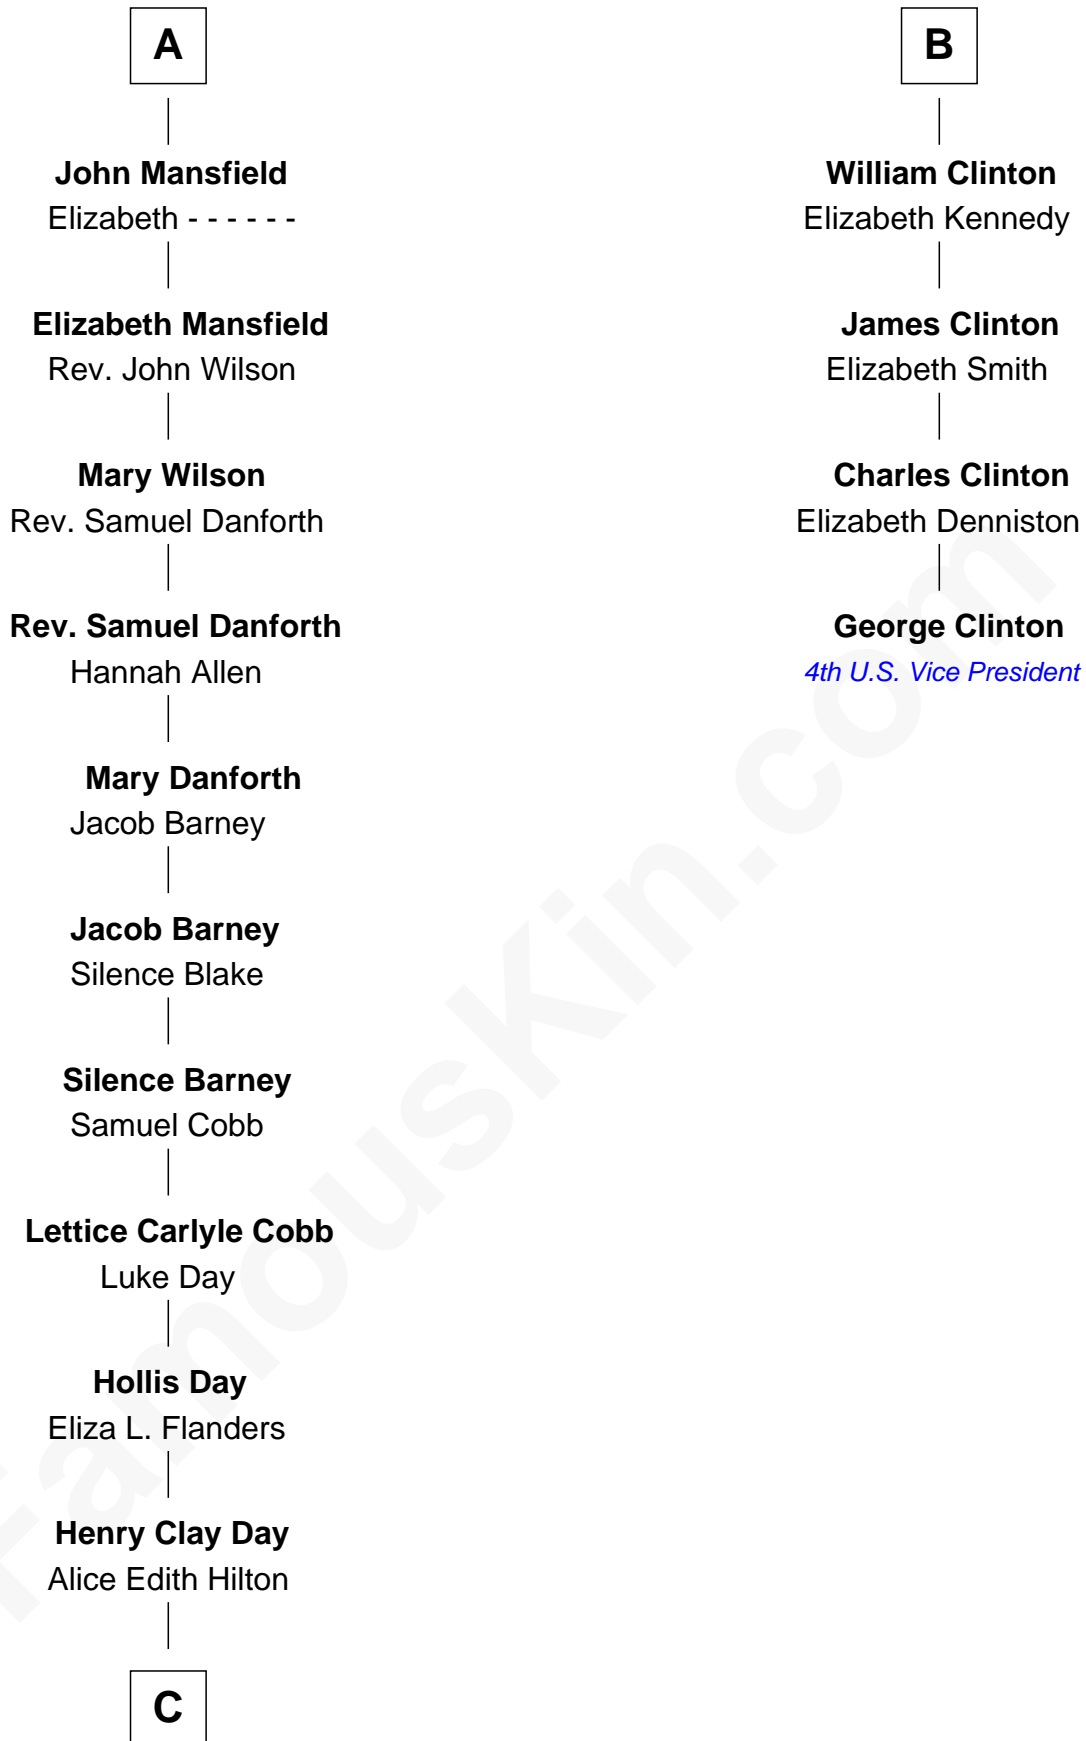

FamousKin.com
Relationship Chart of
Sandra Day O'Connor

First Female U.S. Supreme Court Justice

10th cousin 8 times removed of

George Clinton

4th U.S. Vice President

C

Henry R. Day
Ada Mae Wilkey

Sandra Day O'Connor
U.S. Supreme Court Justice

FamousKin.com