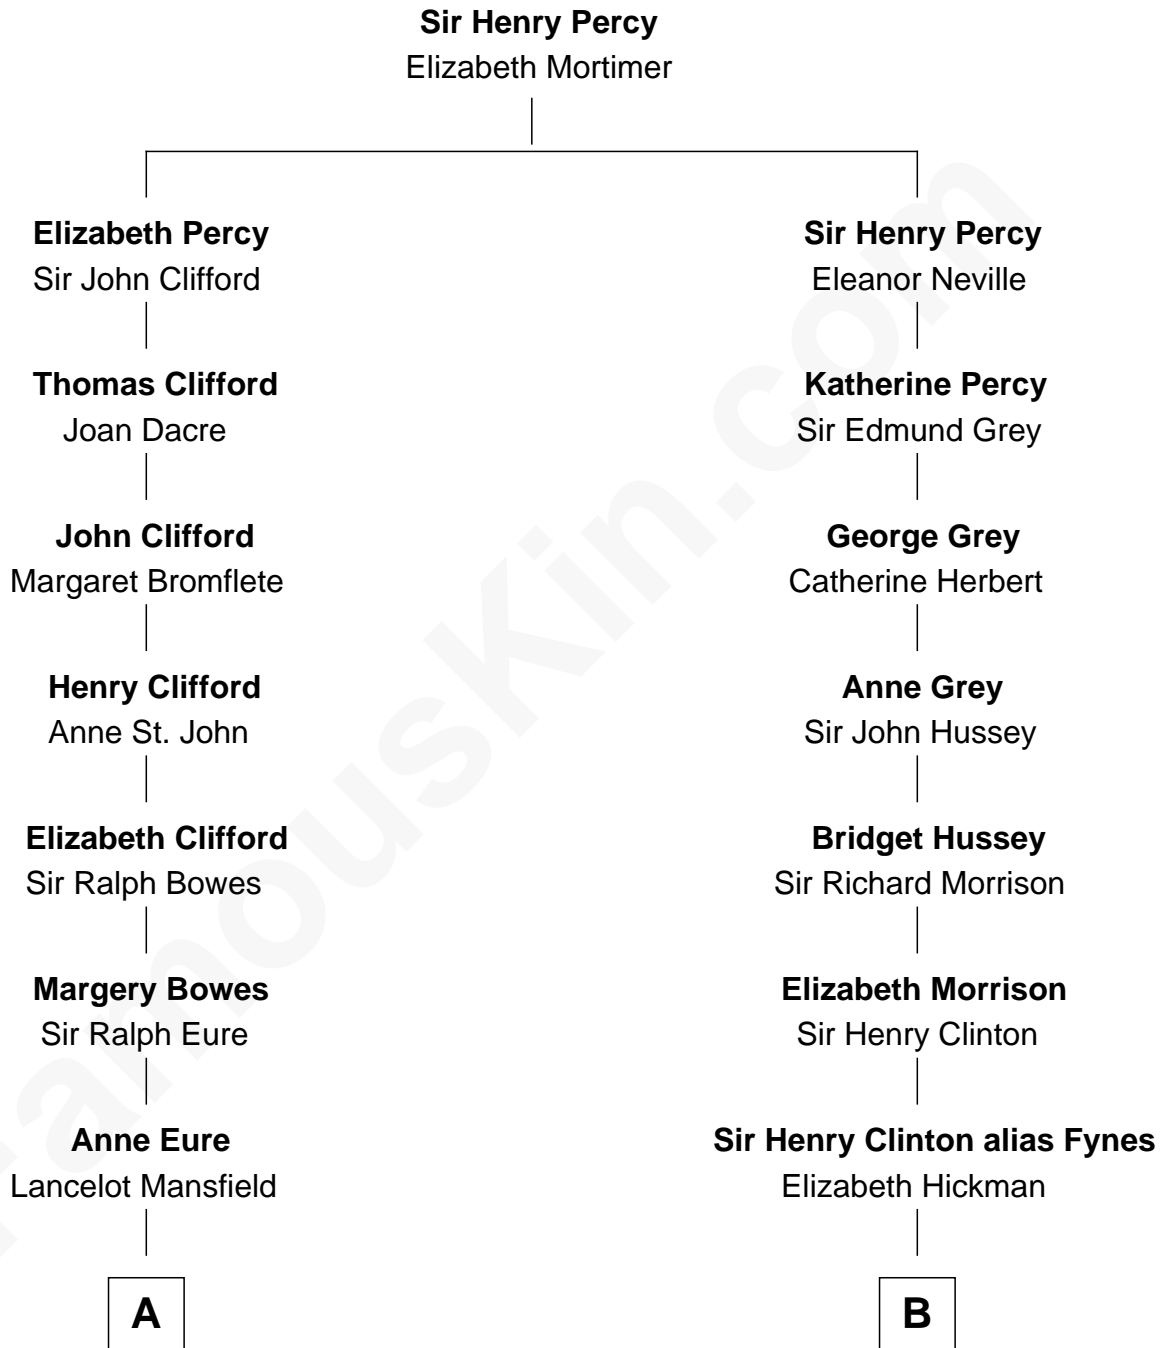

FamousKin.com
Relationship Chart of
Sandra Day O'Connor

First Female U.S. Supreme Court Justice

10th cousin 8 times removed of

George Clinton

4th U.S. Vice President

C

Henry R. Day
Ada Mae Wilkey

Sandra Day O'Connor
U.S. Supreme Court Justice

FamousKin.com