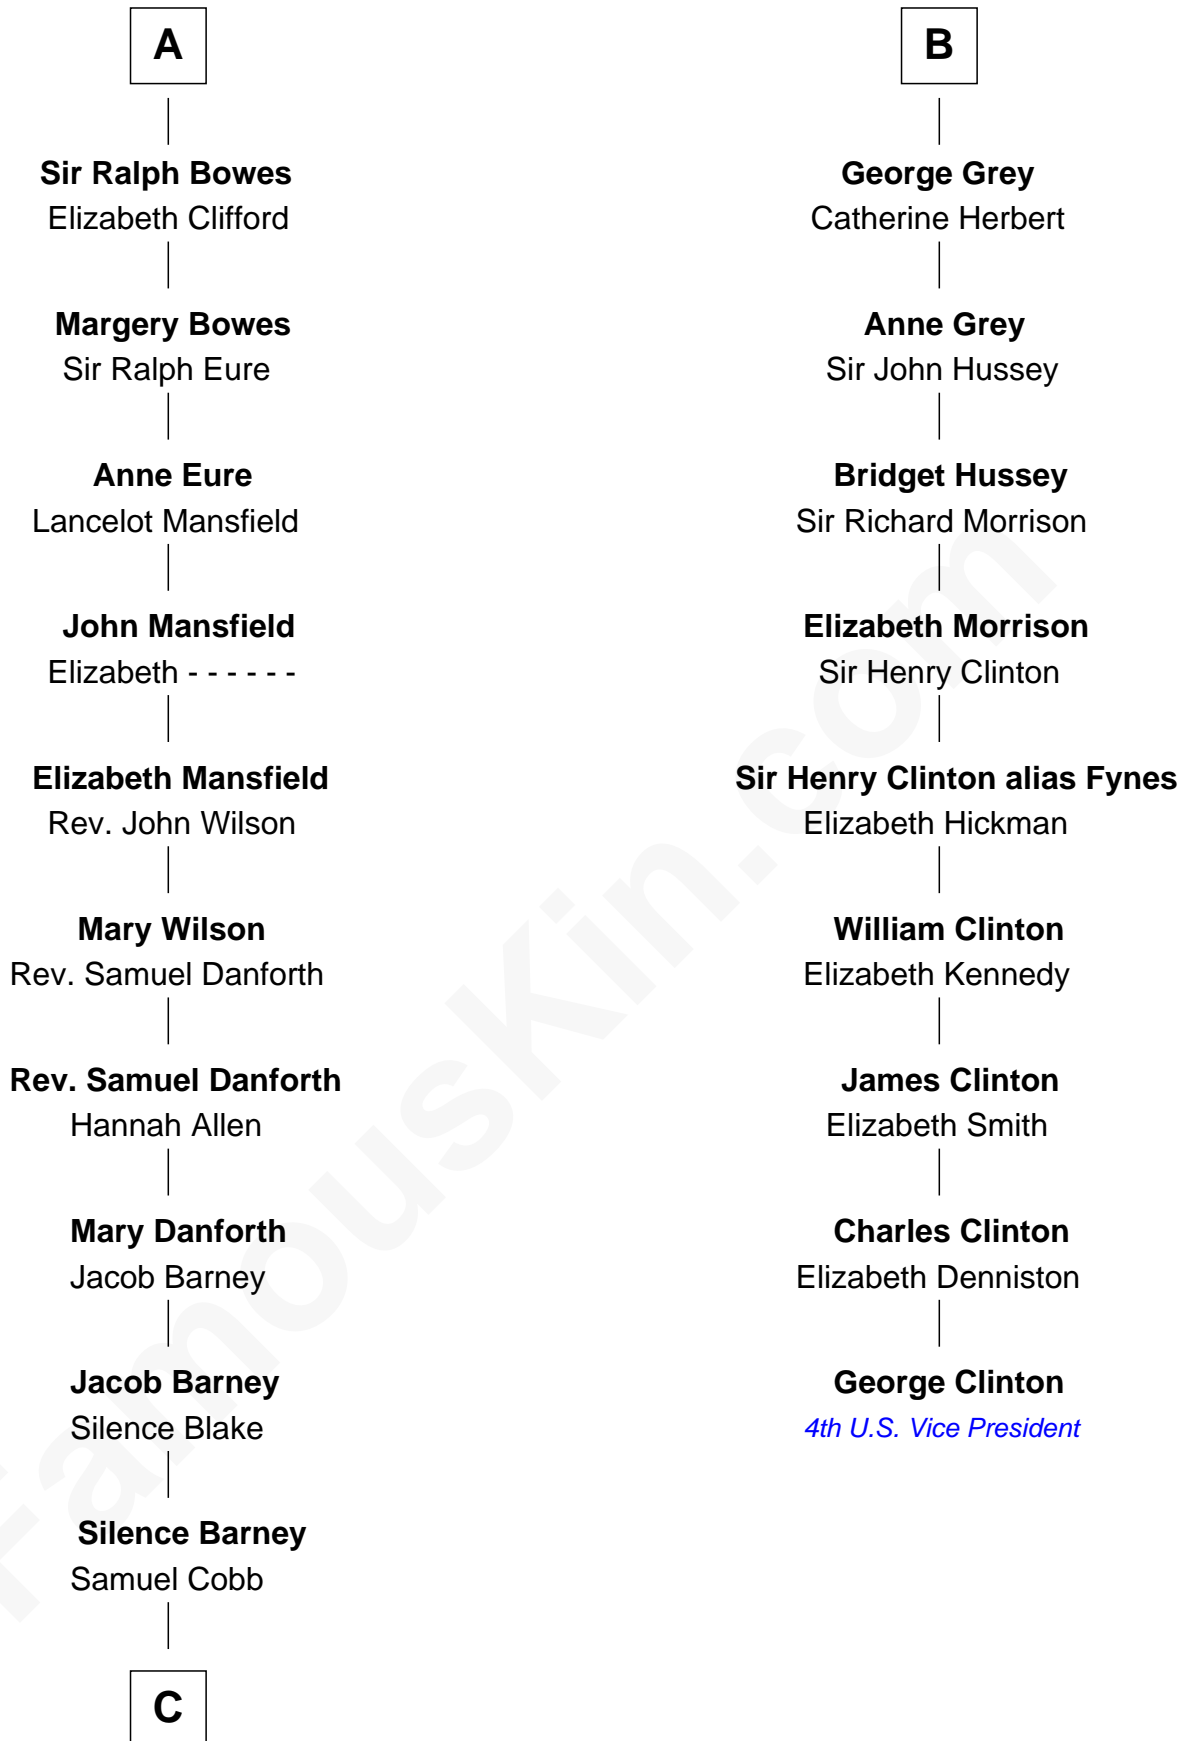

FamousKin.com

Relationship Chart of

Sandra Day O'Connor

First Female U.S. Supreme Court Justice

15th cousin 6 times removed of

George Clinton

4th U.S. Vice President

William de Beauchamp

Maud FitzJohn

C

—
Lettice Carlyle Cobb

Luke Day

—
Hollis Day

Eliza L. Flanders

—
Henry Clay Day

Alice Edith Hilton