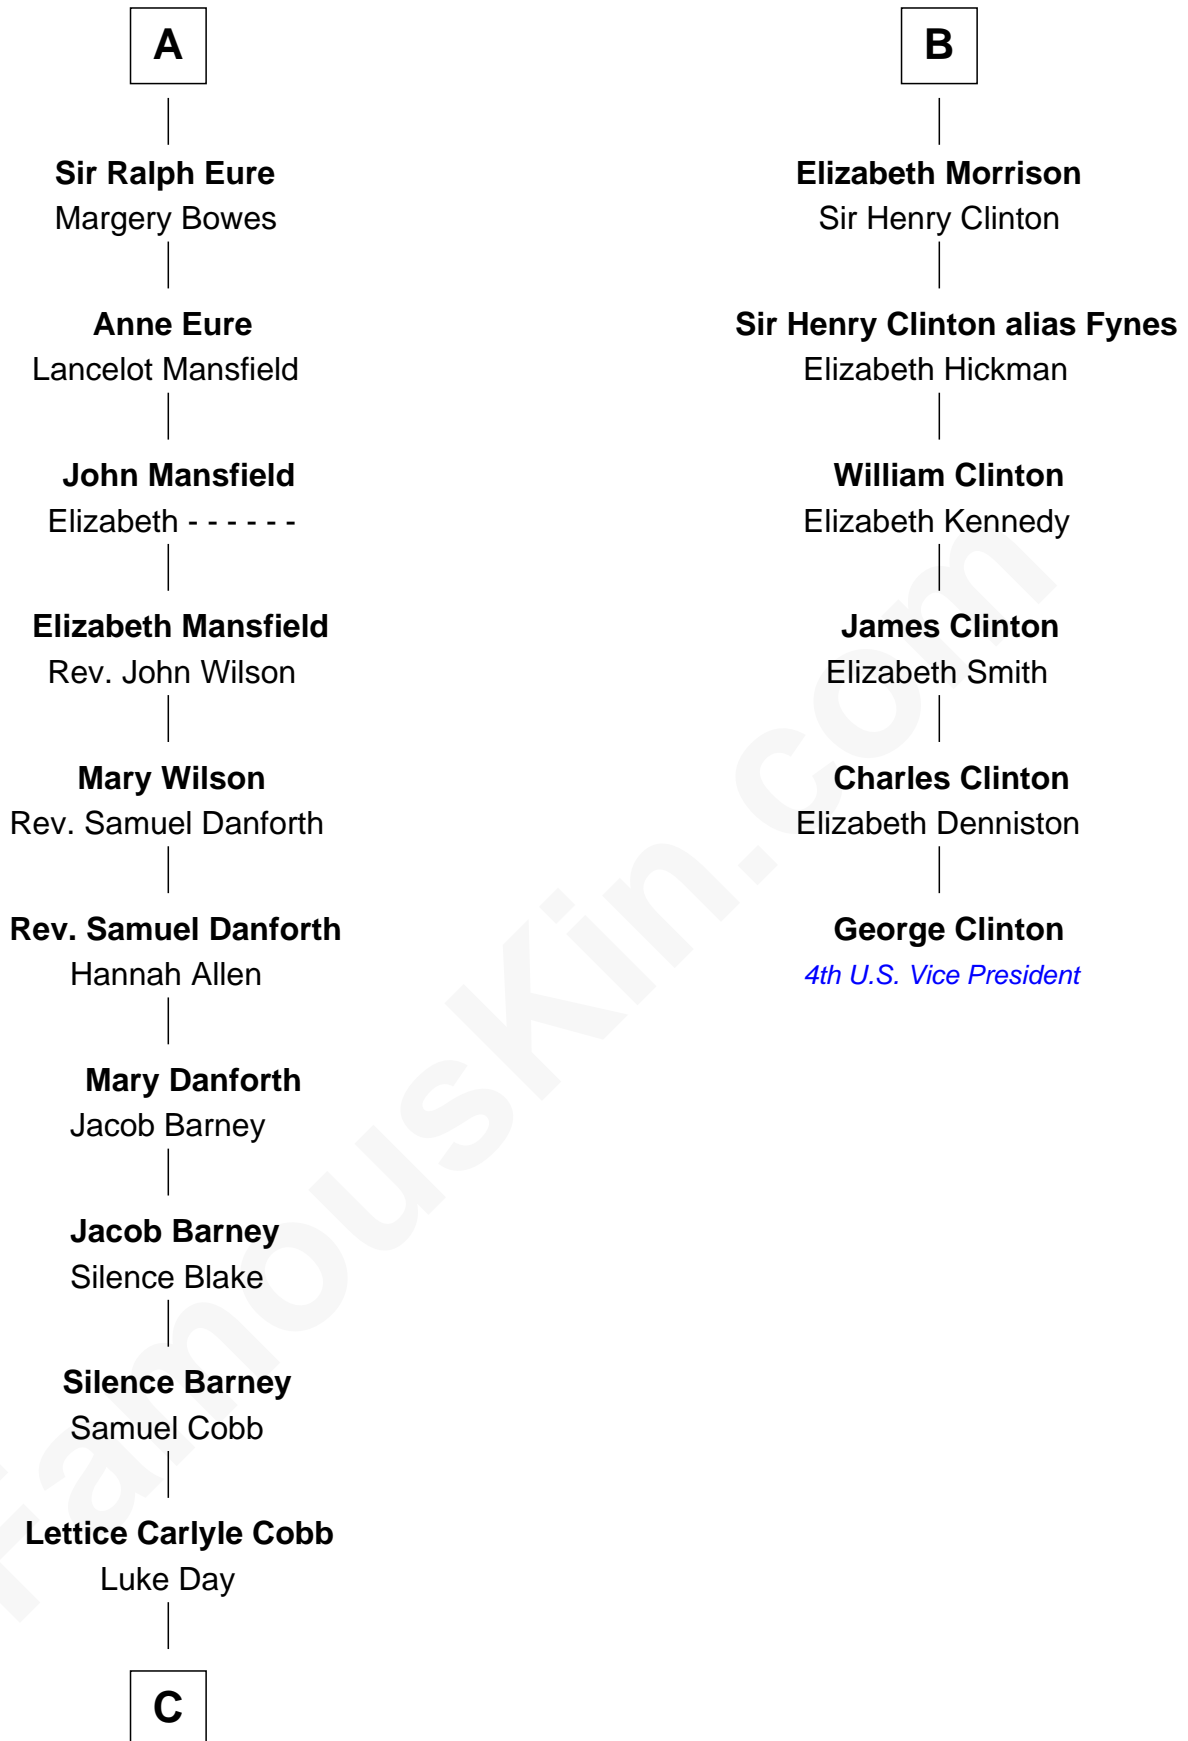

FamousKin.com

Relationship Chart of

Sandra Day O'Connor

First Female U.S. Supreme Court Justice

12th cousin 8 times removed of

George Clinton

4th U.S. Vice President

Sir William de Ros
Margery de Badlesmere

C

—
Hollis Day

Eliza L. Flanders

—
Henry Clay Day

Alice Edith Hilton

—
Henry R. Day

Ada Mae Wilkey

—
Sandra Day O'Connor