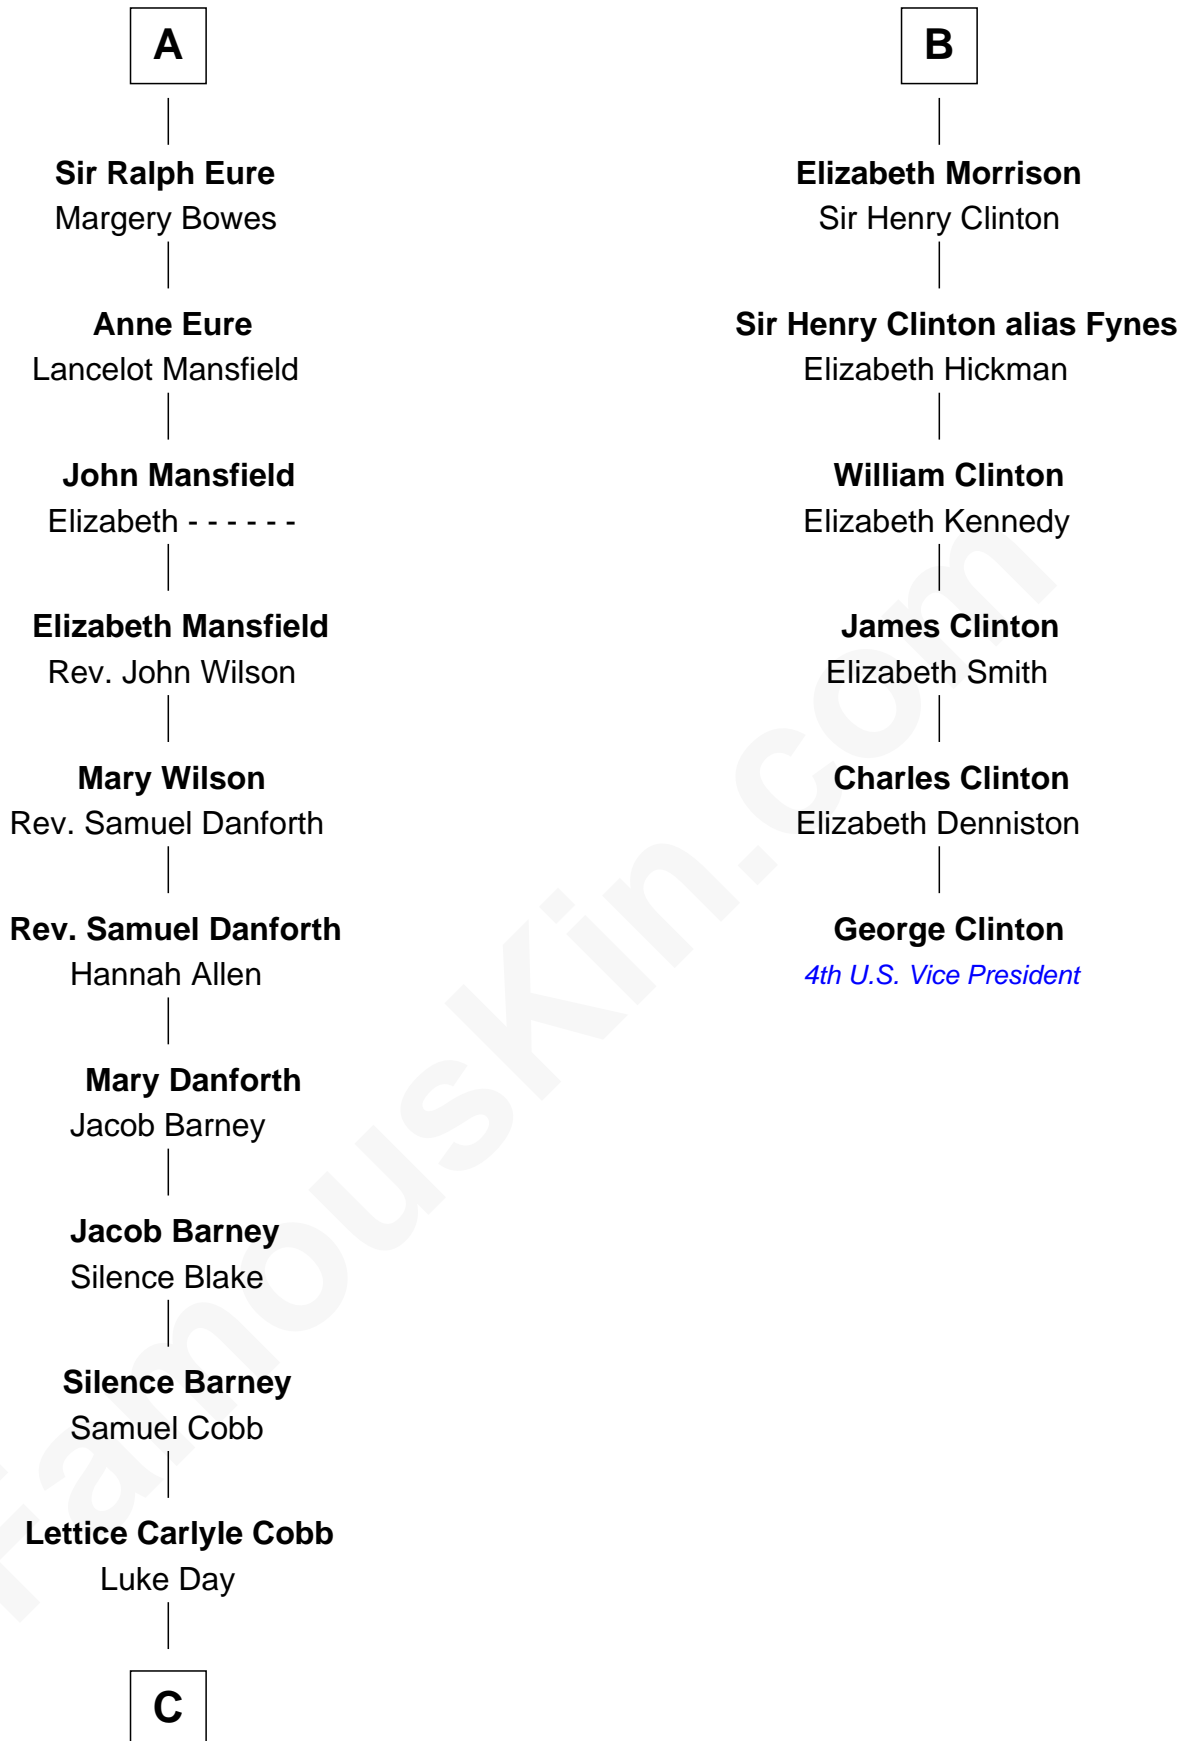

FamousKin.com

Relationship Chart of

Sandra Day O'Connor

First Female U.S. Supreme Court Justice

12th cousin 8 times removed of

George Clinton

4th U.S. Vice President

C

—
Hollis Day

Eliza L. Flanders

—
Henry Clay Day

Alice Edith Hilton

—
Henry R. Day

Ada Mae Wilkey

—
Sandra Day O'Connor

U.S. Supreme Court Justice