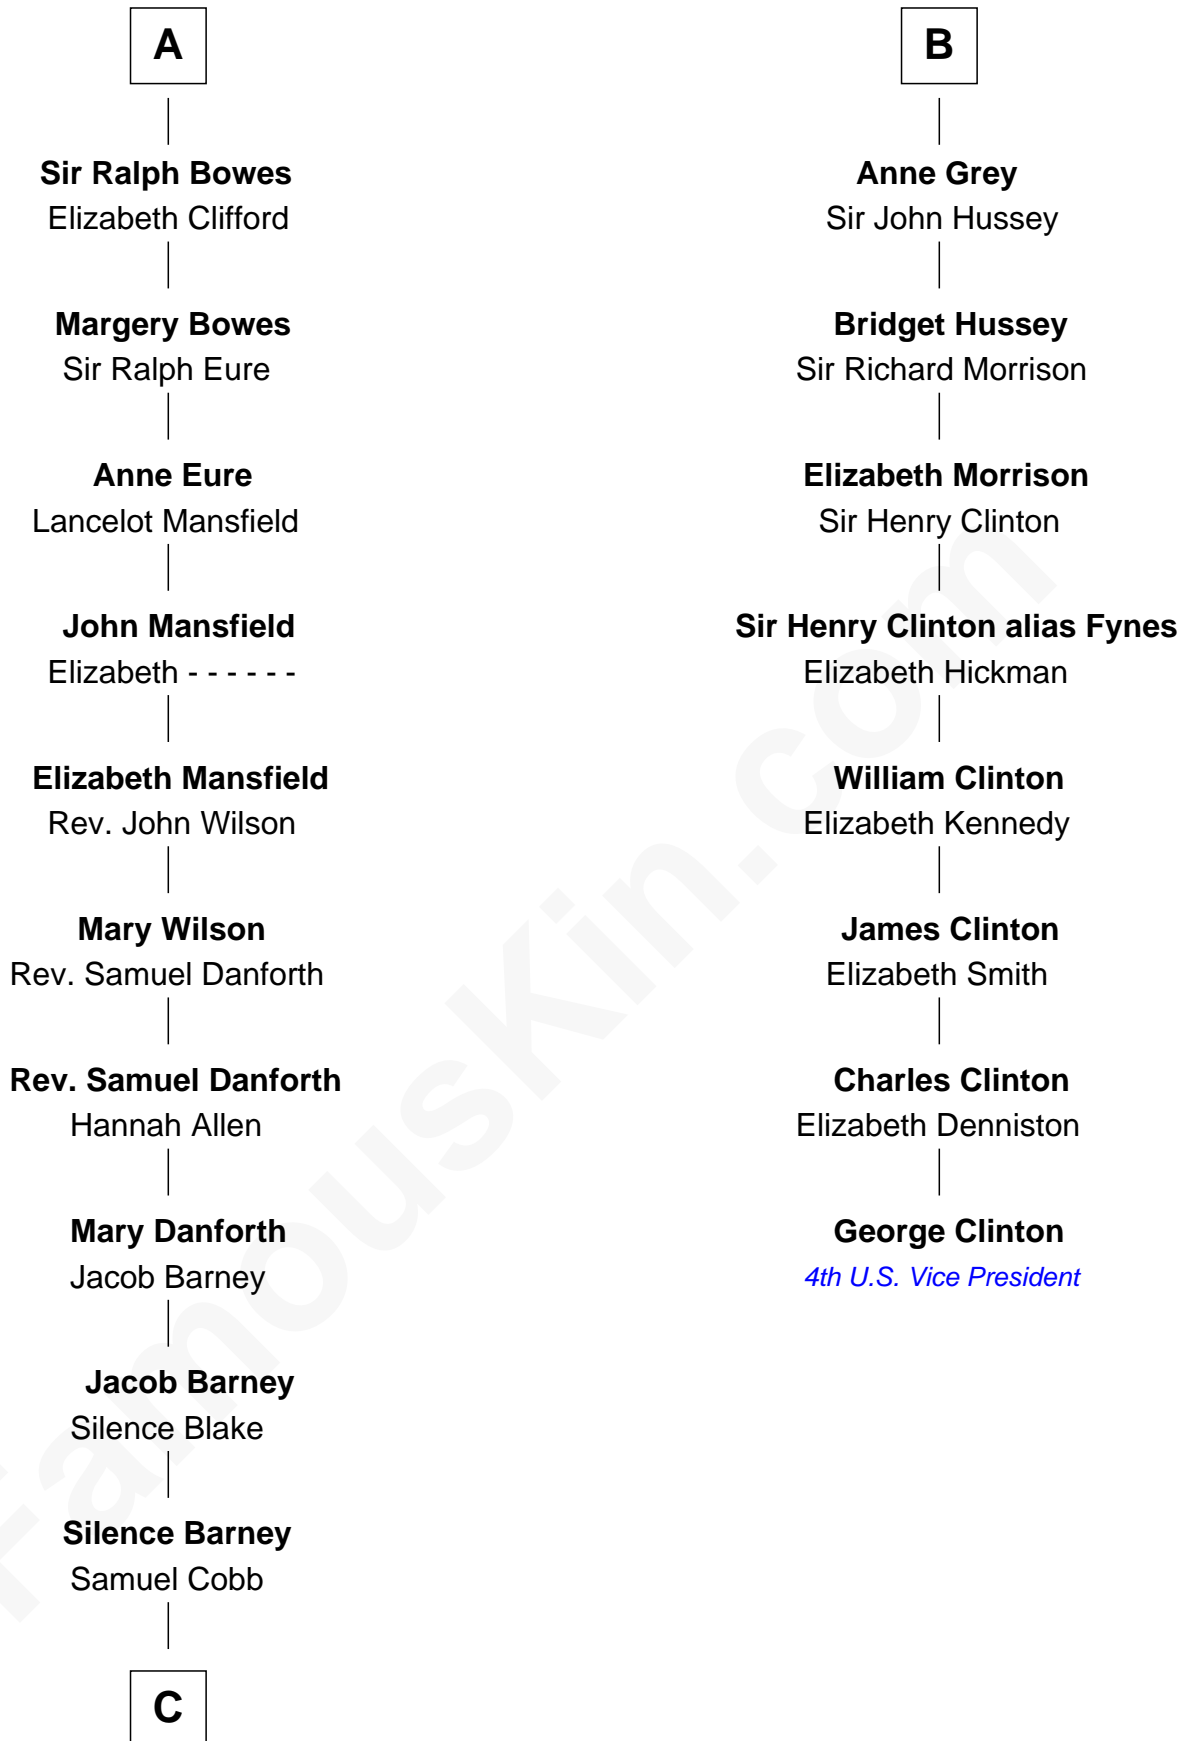

## Relationship Chart of

### Sandra Day O'Connor

*First Female U.S. Supreme Court Justice*

14th cousin 7 times removed of

**George Clinton**

*4th U.S. Vice President*

**Sir Edmund Mortimer**

Margaret de Fiennes

**C**

—  
**Lettice Carlyle Cobb**

Luke Day

—  
**Hollis Day**

Eliza L. Flanders

—  
**Henry Clay Day**

Alice Edith Hilton

—  
**Henry R. Day**

Ada Mae Wilkey