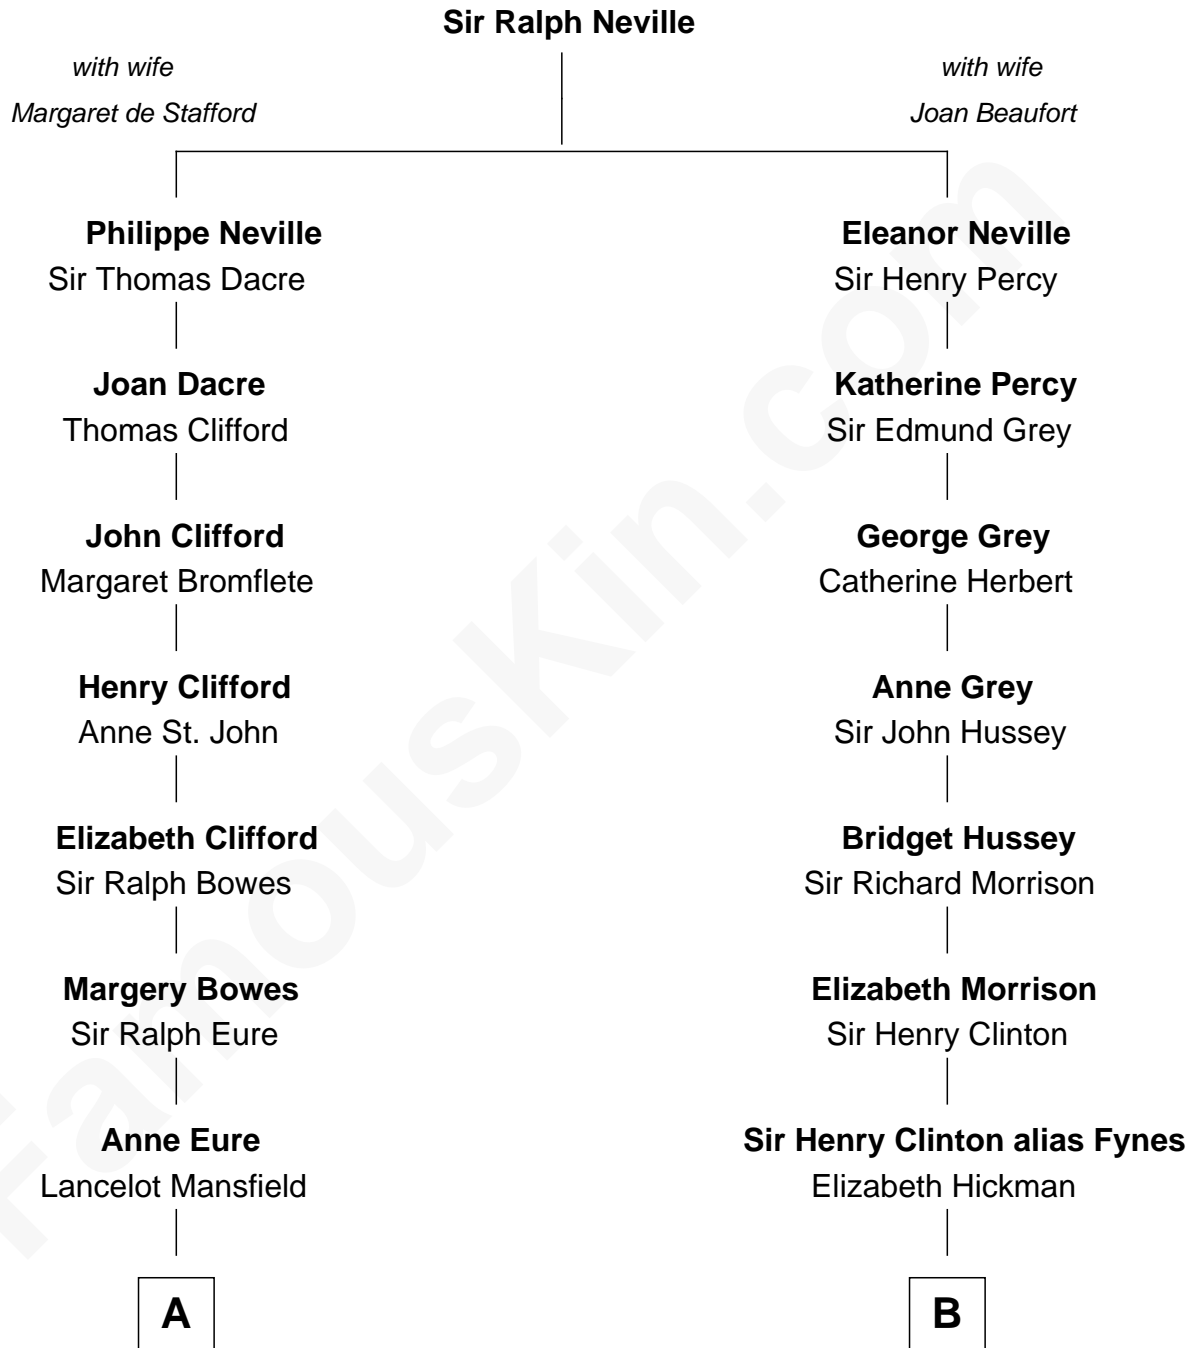

FamousKin.com

Relationship Chart of

Sandra Day O'Connor

First Female U.S. Supreme Court Justice

10th cousin 8 times removed of

George Clinton

4th U.S. Vice President

C