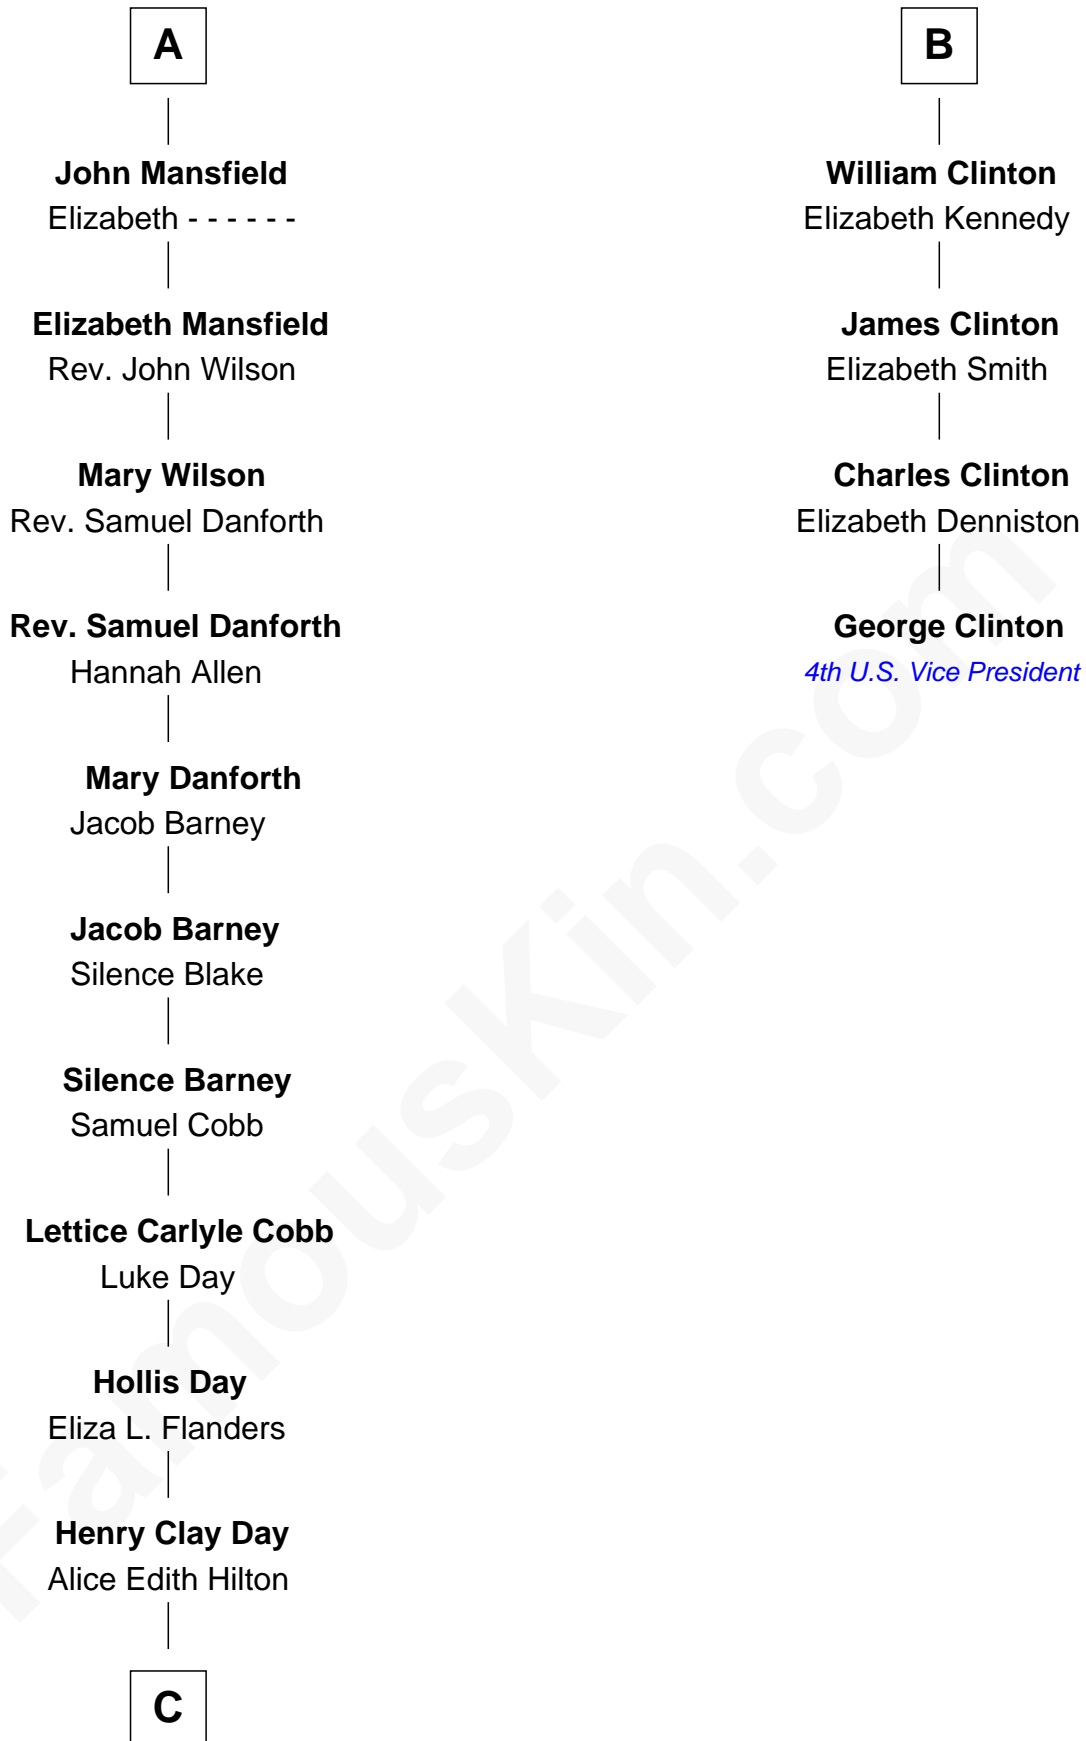

FamousKin.com

Relationship Chart of

Sandra Day O'Connor

First Female U.S. Supreme Court Justice

10th cousin 8 times removed of

George Clinton

4th U.S. Vice President

C

Henry R. Day
Ada Mae Wilkey

Sandra Day O'Connor
U.S. Supreme Court Justice

FamousKin.com