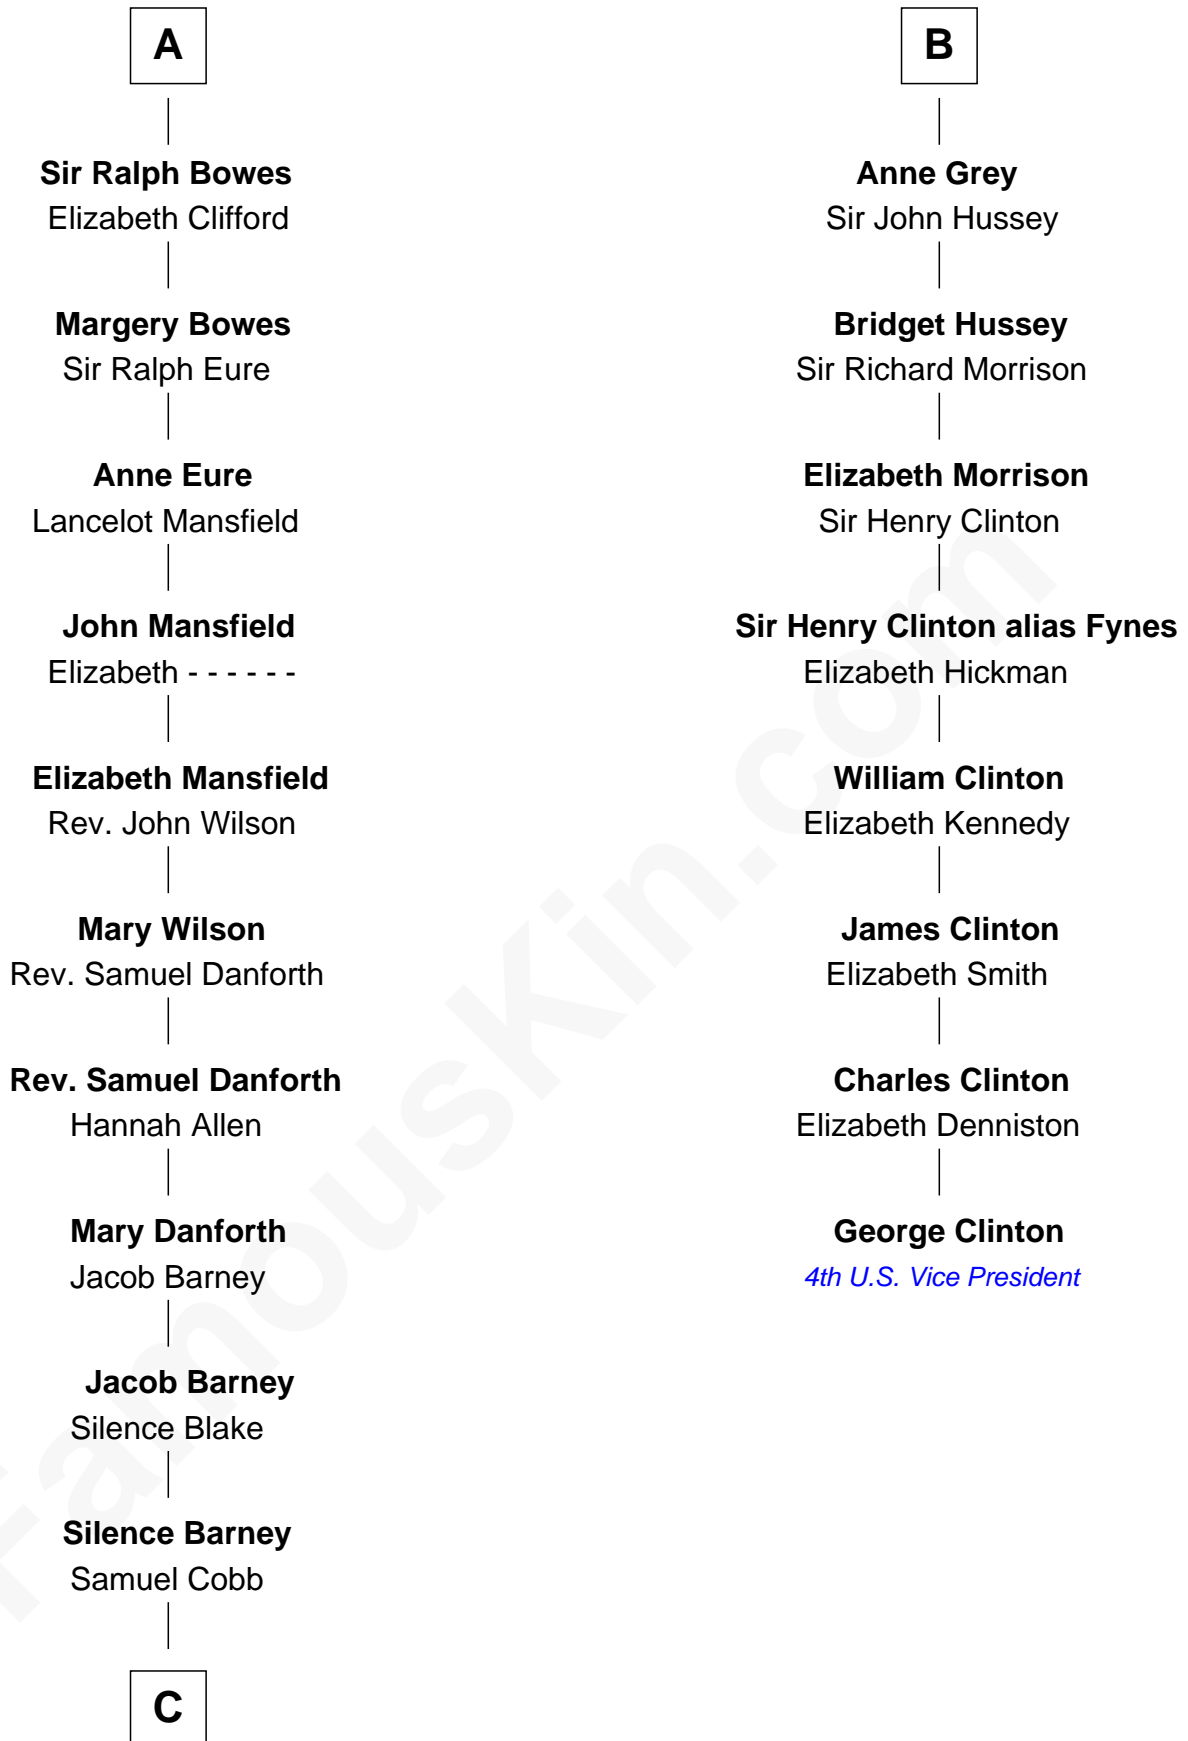

FamousKin.com
Relationship Chart of
Sandra Day O'Connor

First Female U.S. Supreme Court Justice

14th cousin 7 times removed of

George Clinton

4th U.S. Vice President

Sir James de Audley

Ela Longespee

C

—
Lettice Carlyle Cobb

Luke Day

—
Hollis Day

Eliza L. Flanders

—
Henry Clay Day

Alice Edith Hilton

—
Henry R. Day

Ada Mae Wilkey