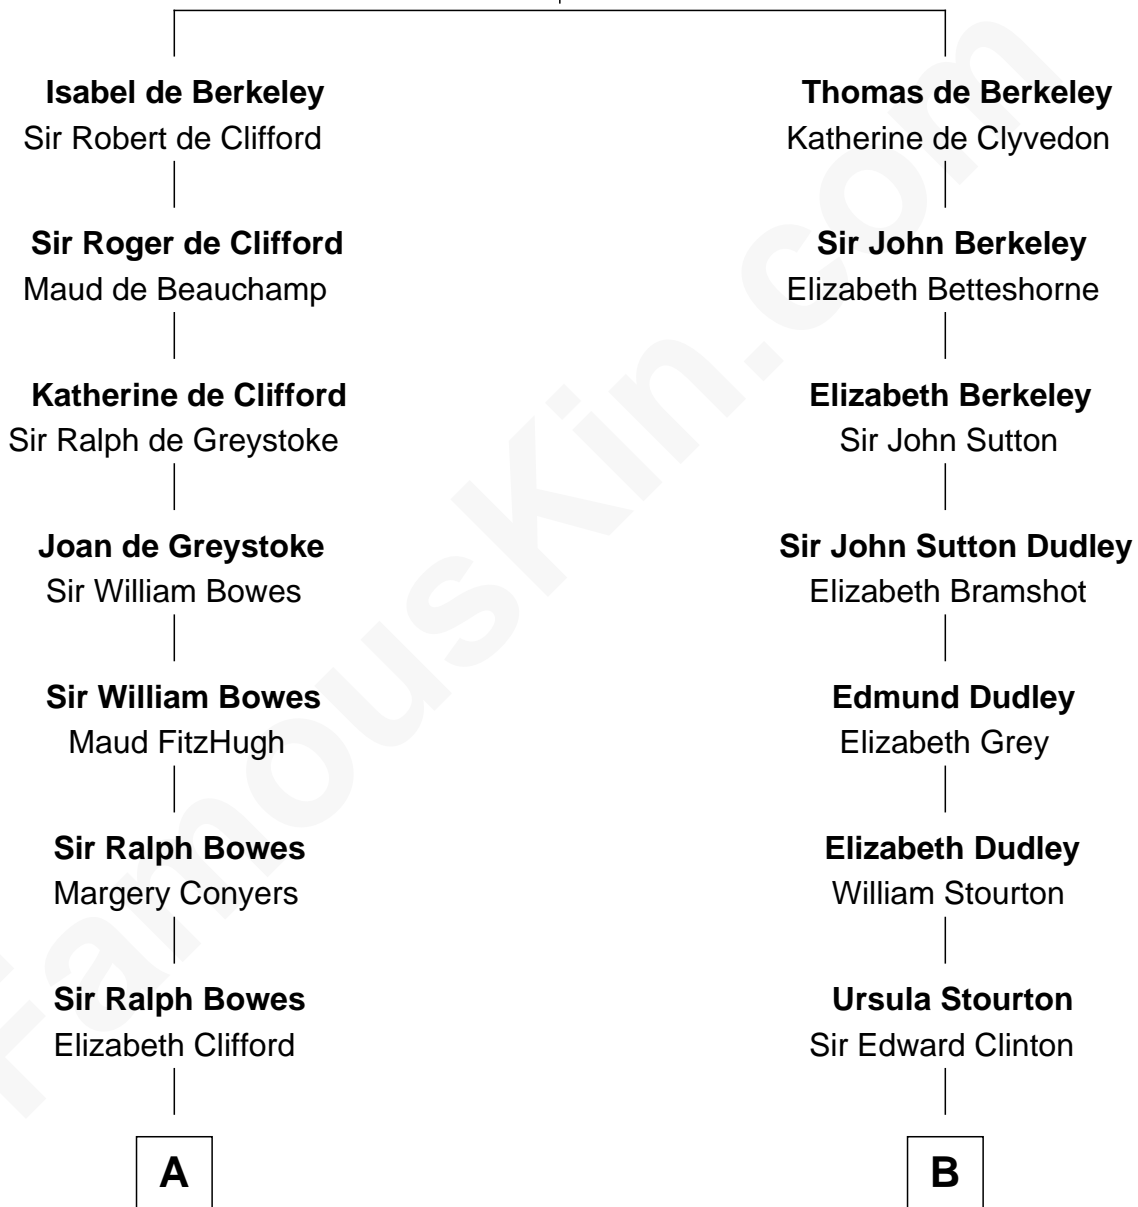

FamousKin.com

Relationship Chart of

Sandra Day O'Connor

First Female U.S. Supreme Court Justice

12th cousin 8 times removed of

George Clinton

4th U.S. Vice President

Sir Maurice de Berkeley

Eve la Zouche

C

—
Hollis Day

Eliza L. Flanders

—
Henry Clay Day

Alice Edith Hilton

—
Henry R. Day

Ada Mae Wilkey