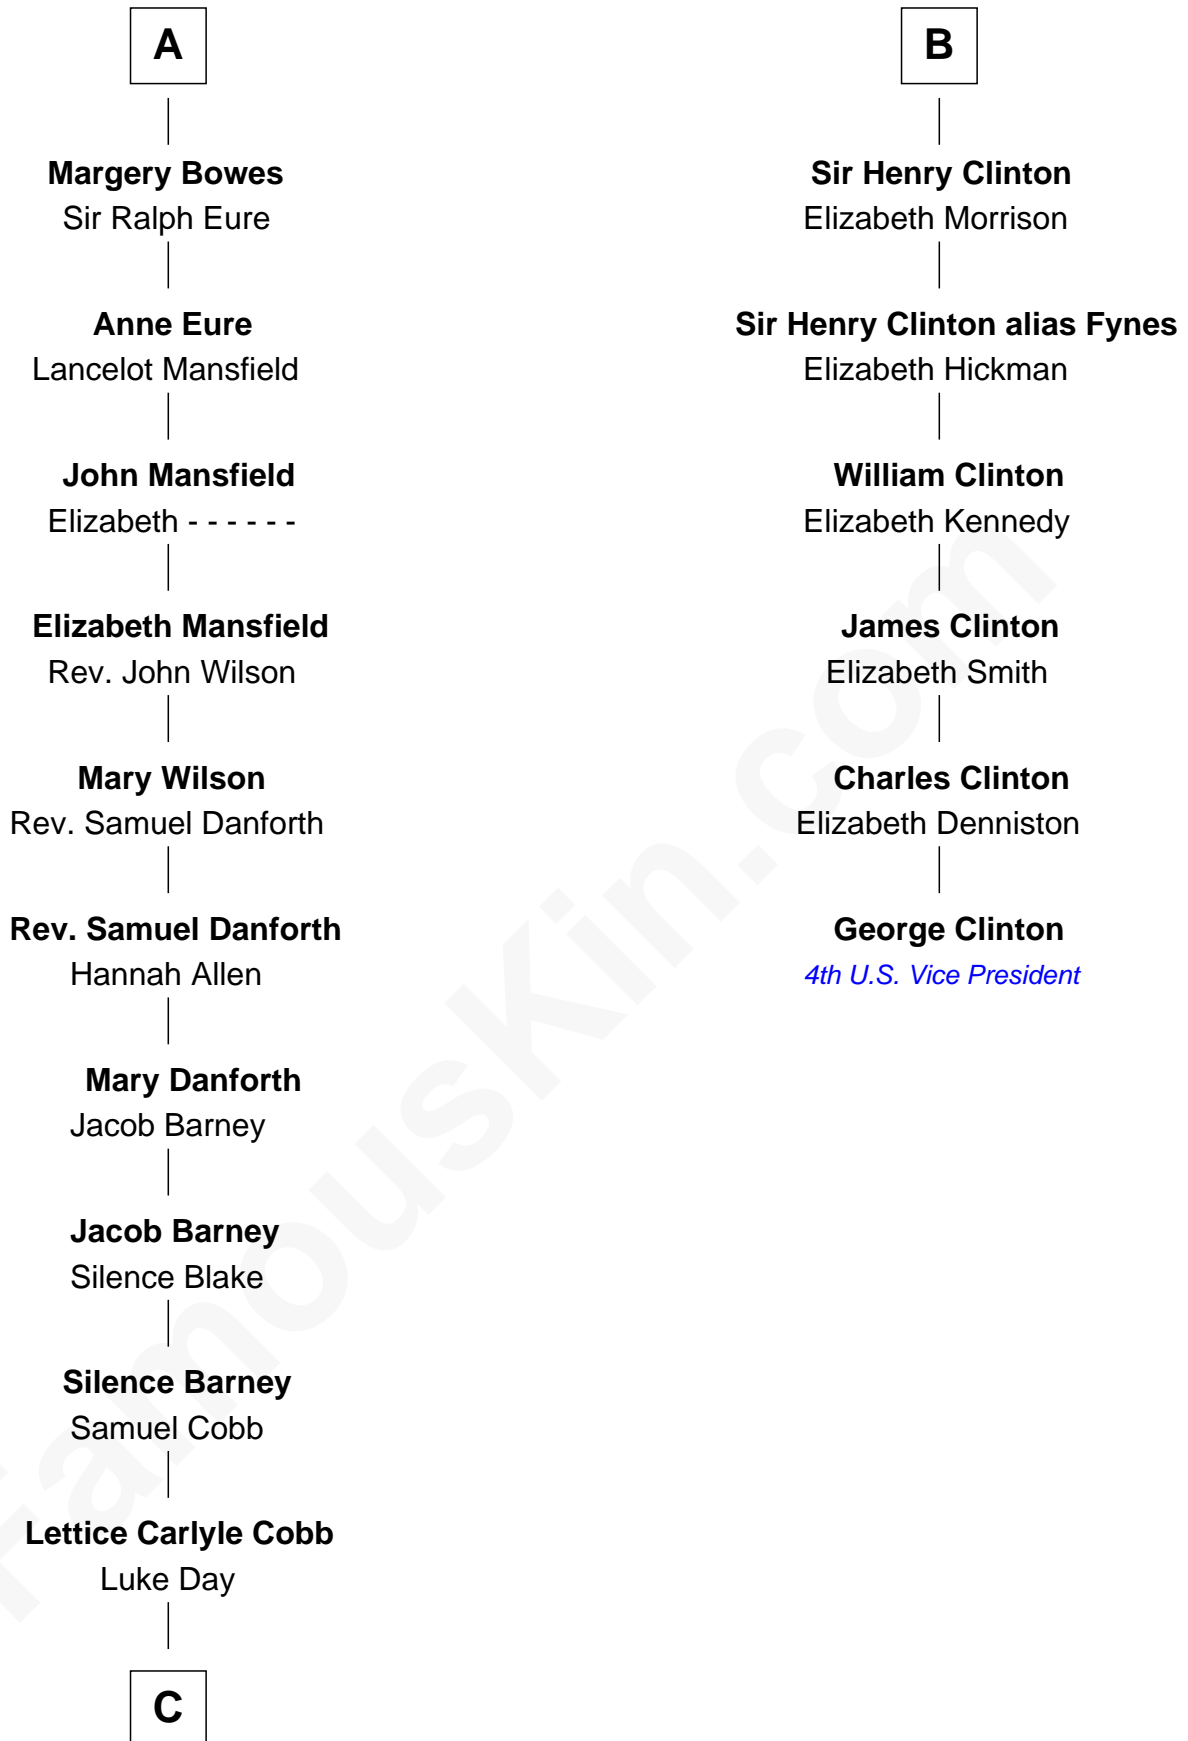

FamousKin.com

Relationship Chart of

Sandra Day O'Connor

First Female U.S. Supreme Court Justice

12th cousin 8 times removed of

George Clinton

4th U.S. Vice President

Sir Maurice de Berkeley

Eve la Zouche

C

—
Hollis Day

Eliza L. Flanders

—
Henry Clay Day

Alice Edith Hilton

—
Henry R. Day

Ada Mae Wilkey