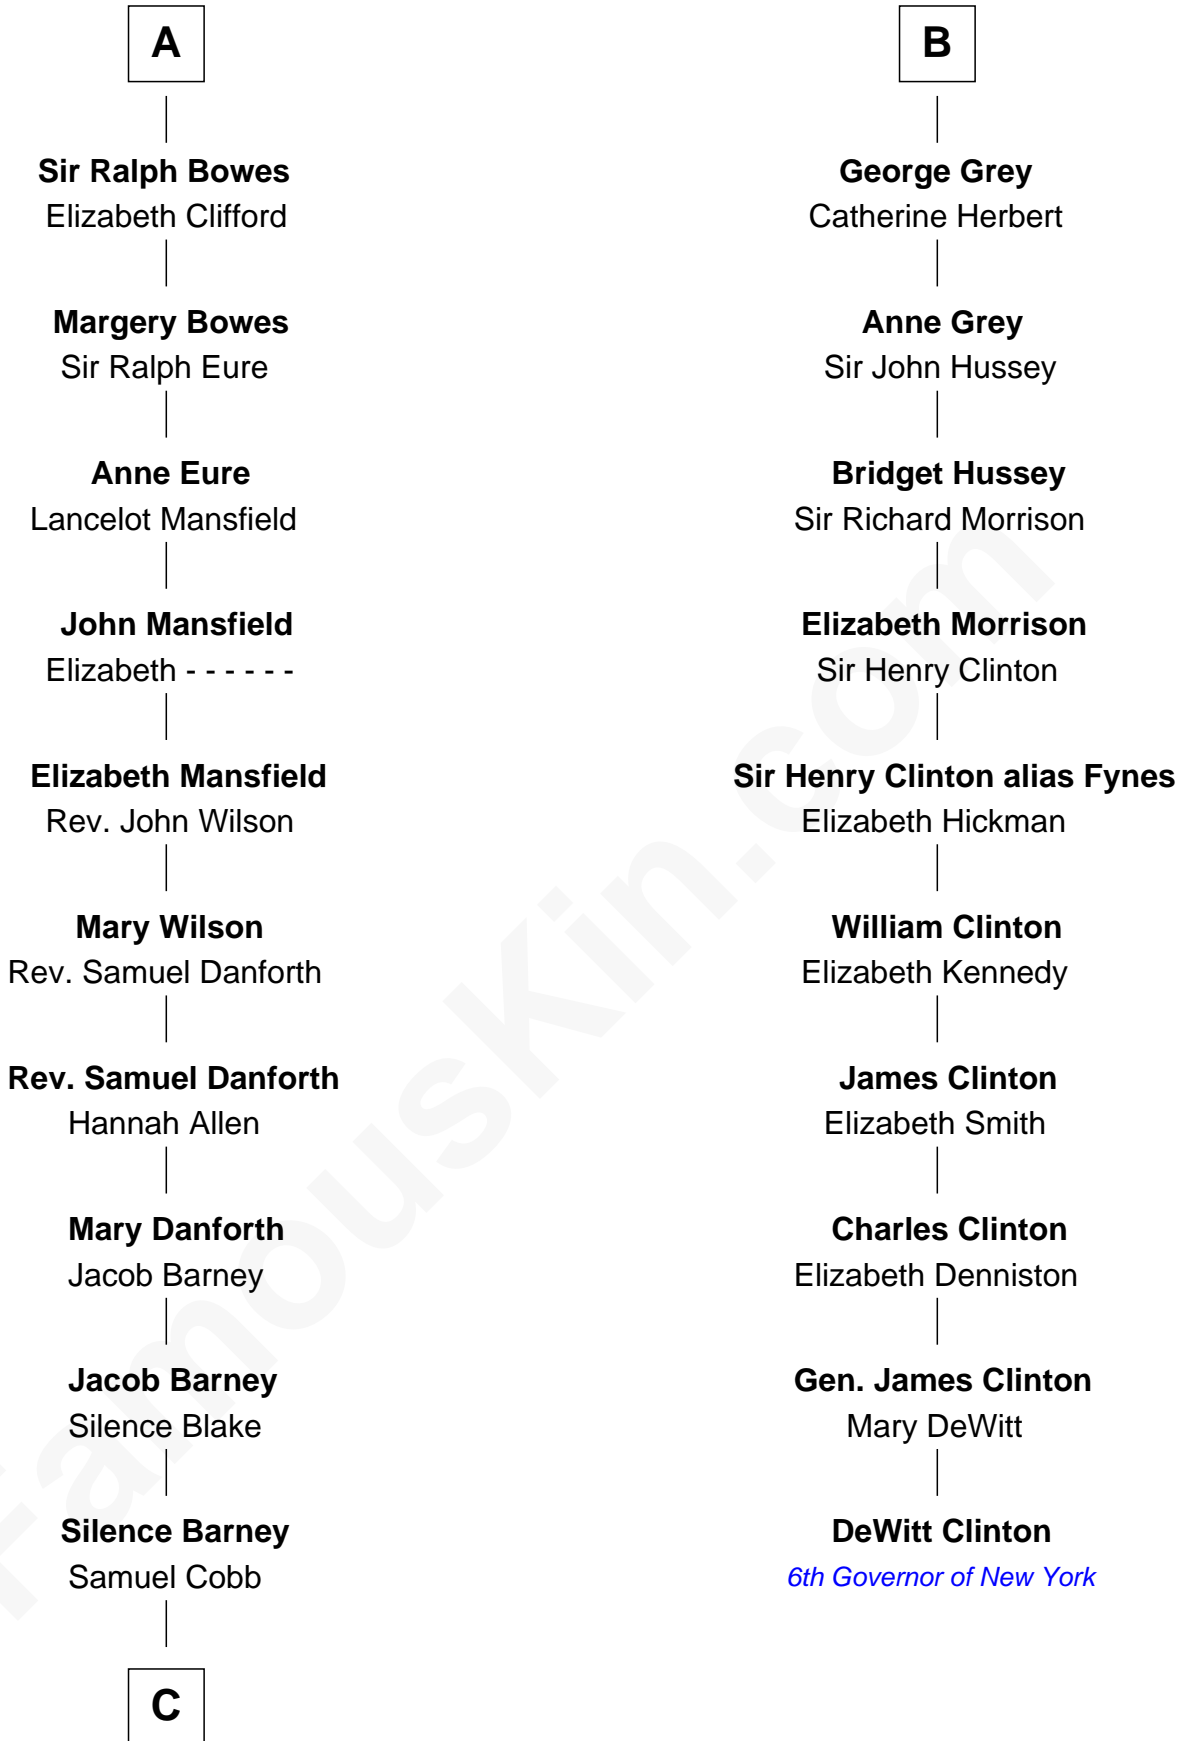

FamousKin.com

Relationship Chart of

Sandra Day O'Connor

First Female U.S. Supreme Court Justice

16th cousin 5 times removed of

DeWitt Clinton

6th Governor of New York

C

—
Lettice Carlyle Cobb

Luke Day

—
Hollis Day

Eliza L. Flanders

—
Henry Clay Day

Alice Edith Hilton

—
Henry R. Day

Ada Mae Wilkey