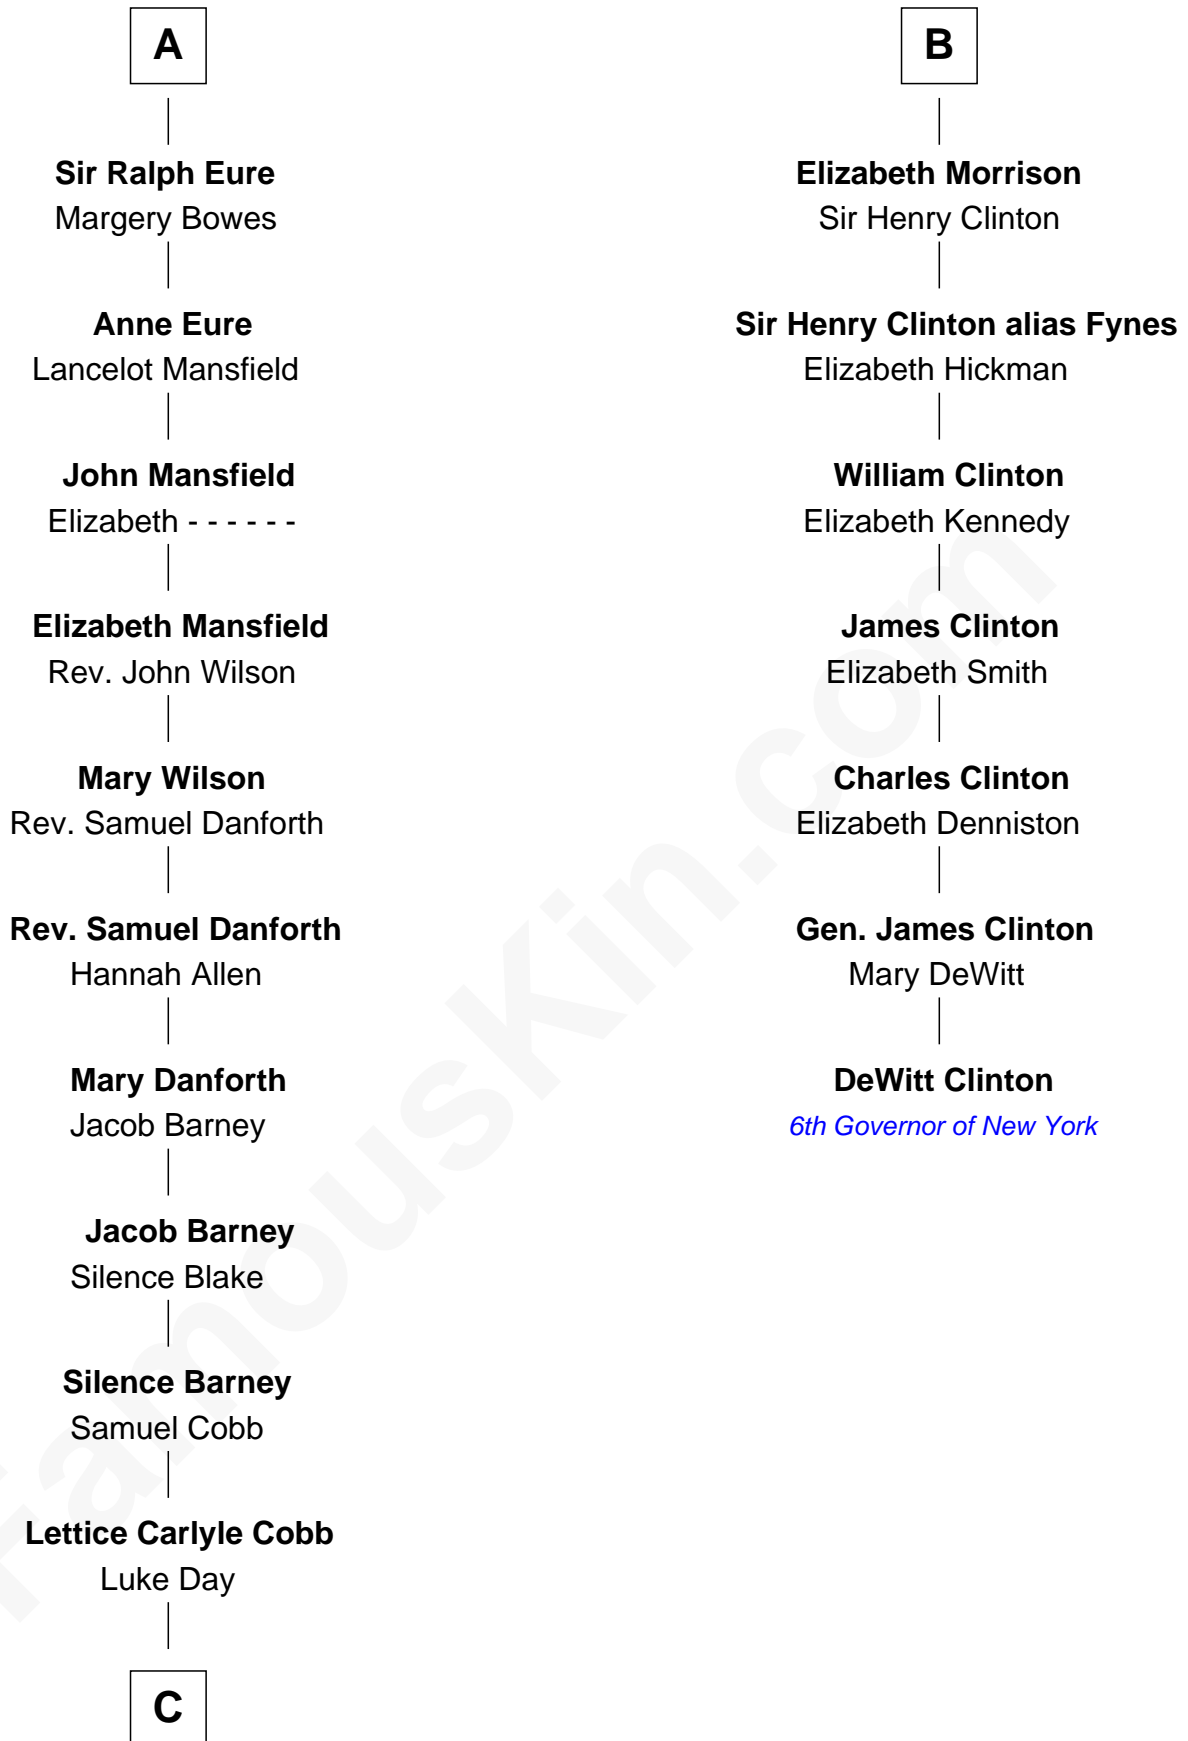

## Relationship Chart of

### Sandra Day O'Connor

First Female U.S. Supreme Court Justice

13th cousin 7 times removed of

**DeWitt Clinton**

6th Governor of New York

**C**

—  
**Hollis Day**

Eliza L. Flanders