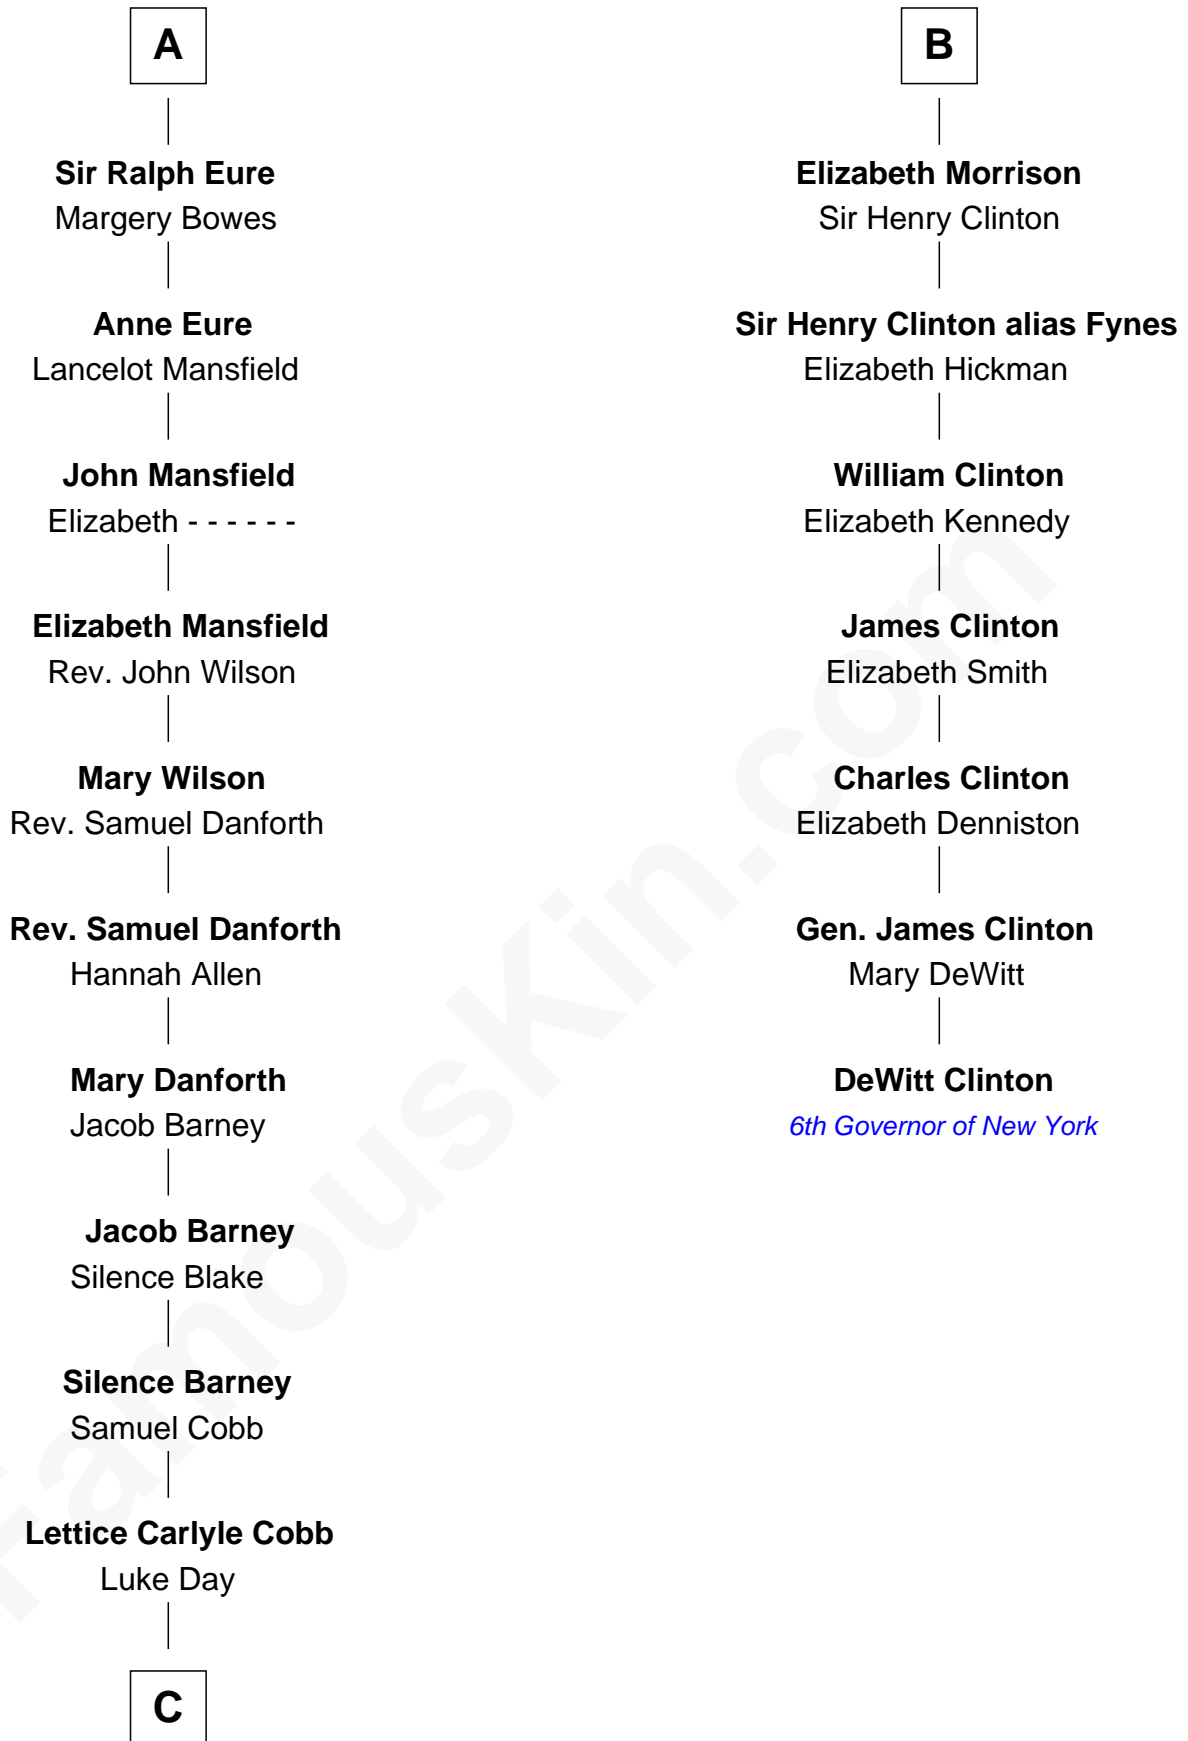

## Relationship Chart of

### Sandra Day O'Connor

*First Female U.S. Supreme Court Justice*

13th cousin 7 times removed of

**DeWitt Clinton**

*6th Governor of New York*

**C**

—  
**Hollis Day**

Eliza L. Flanders