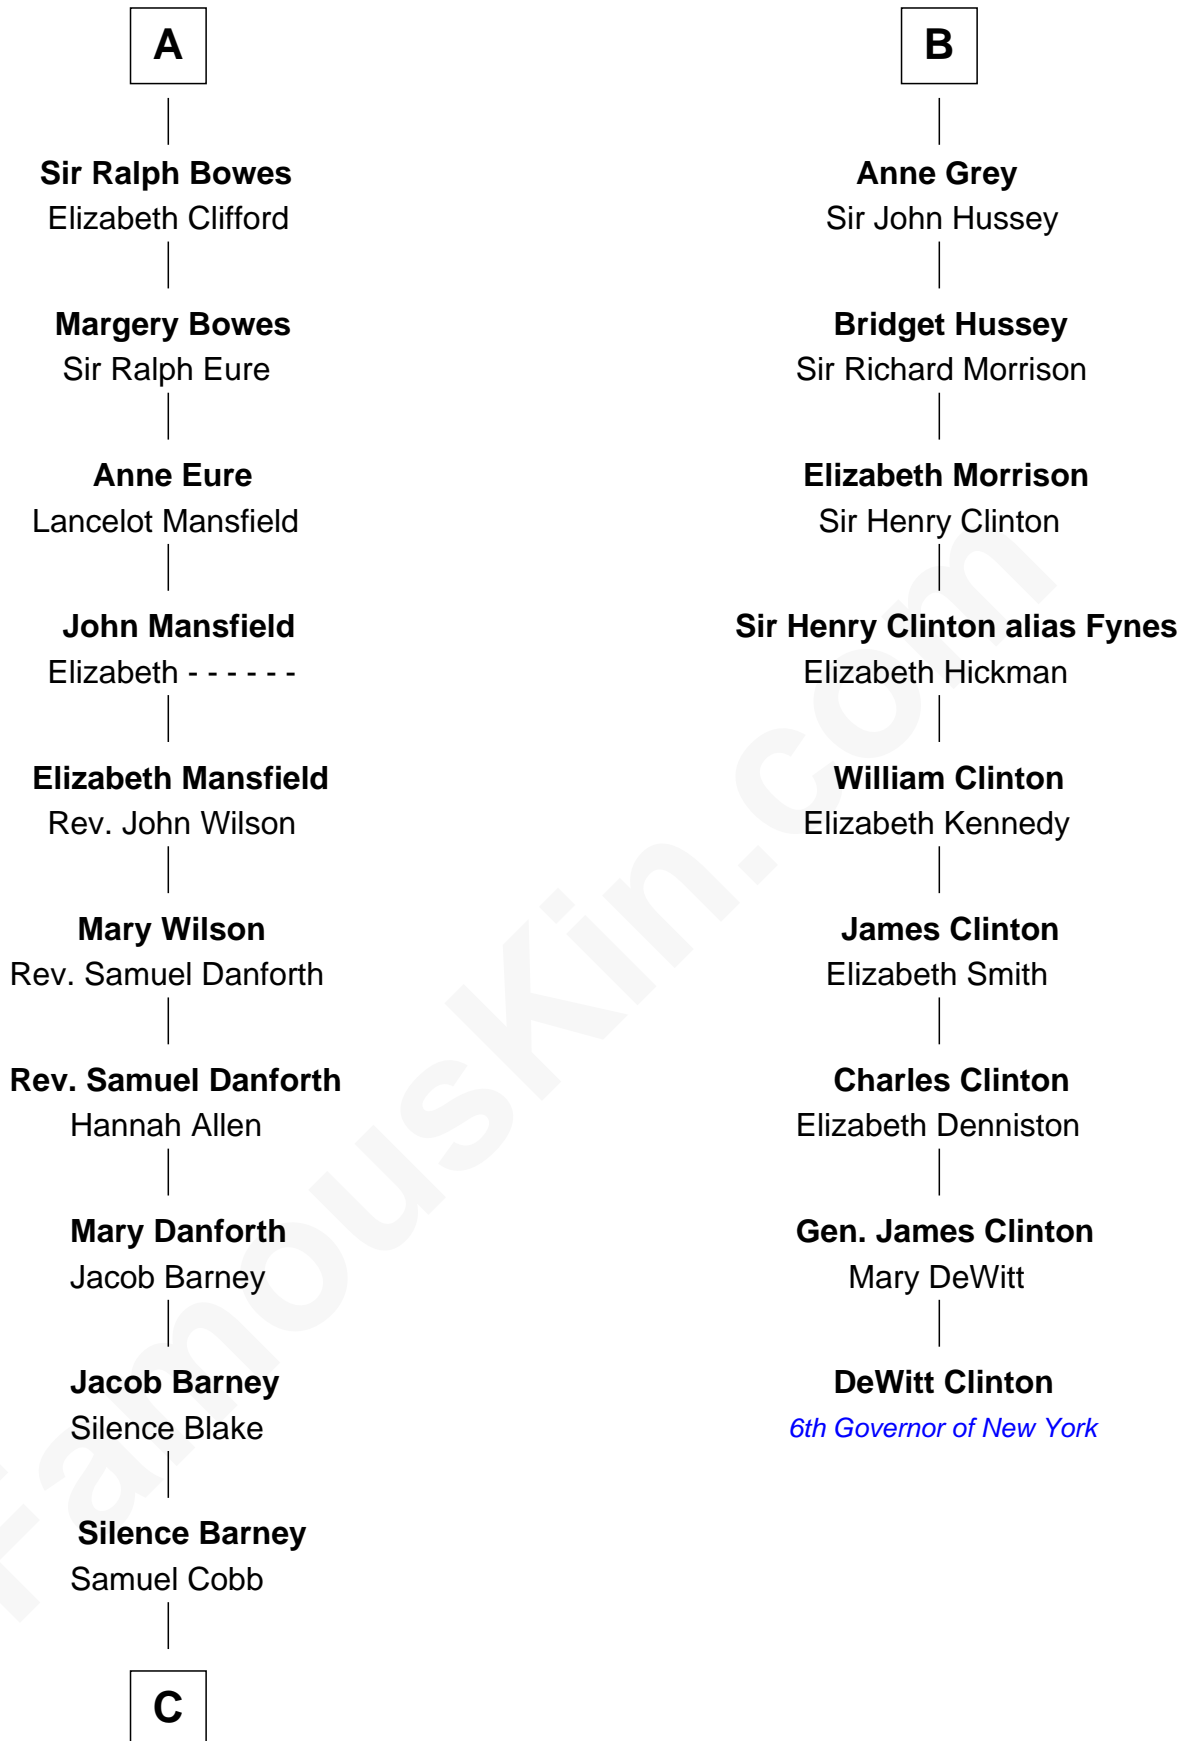

FamousKin.com

Relationship Chart of

Sandra Day O'Connor

First Female U.S. Supreme Court Justice

15th cousin 6 times removed of

DeWitt Clinton

6th Governor of New York

Sir Edmund Mortimer

Margaret de Fiennes

C

—
Lettice Carlyle Cobb

Luke Day

—
Hollis Day

Eliza L. Flanders

—
Henry Clay Day

Alice Edith Hilton