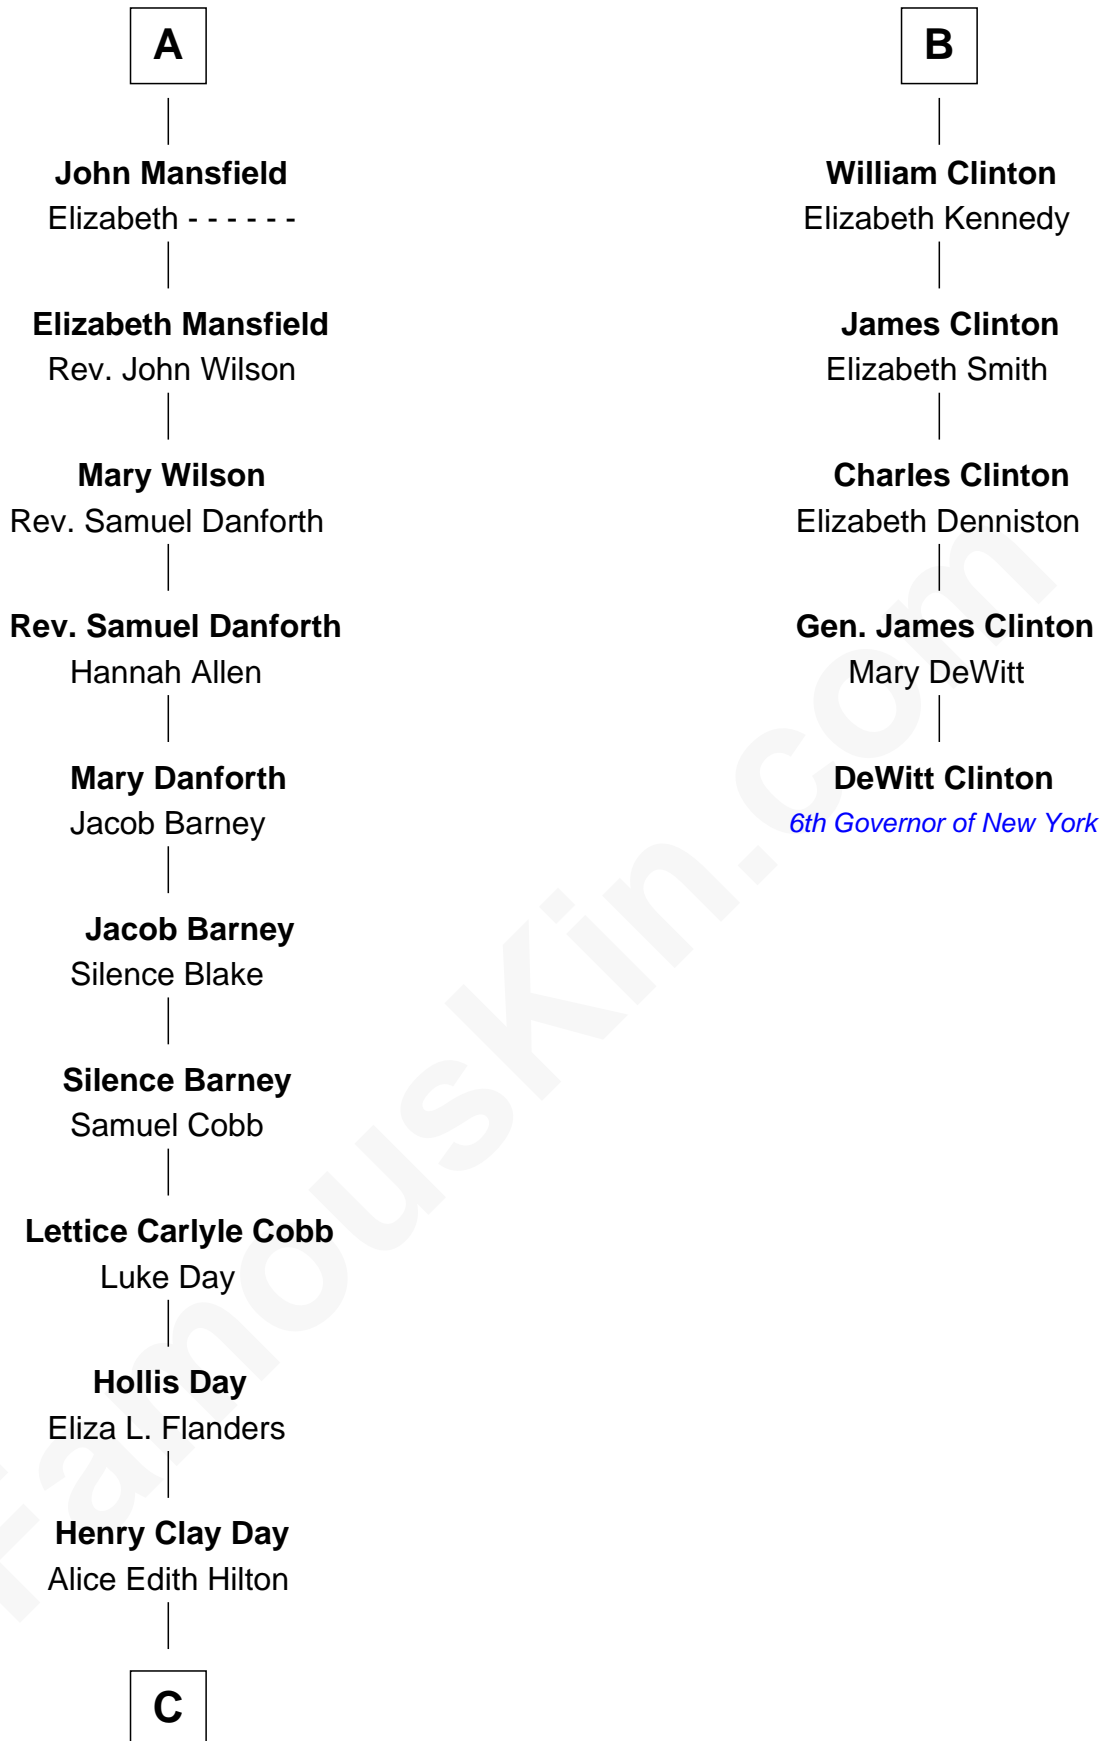

## Relationship Chart of

### Sandra Day O'Connor

*First Female U.S. Supreme Court Justice*

11th cousin 7 times removed of

**DeWitt Clinton**

*6th Governor of New York*

**C**

Henry R. Day  
Ada Mae Wilkey

Sandra Day O'Connor  
*U.S. Supreme Court Justice*