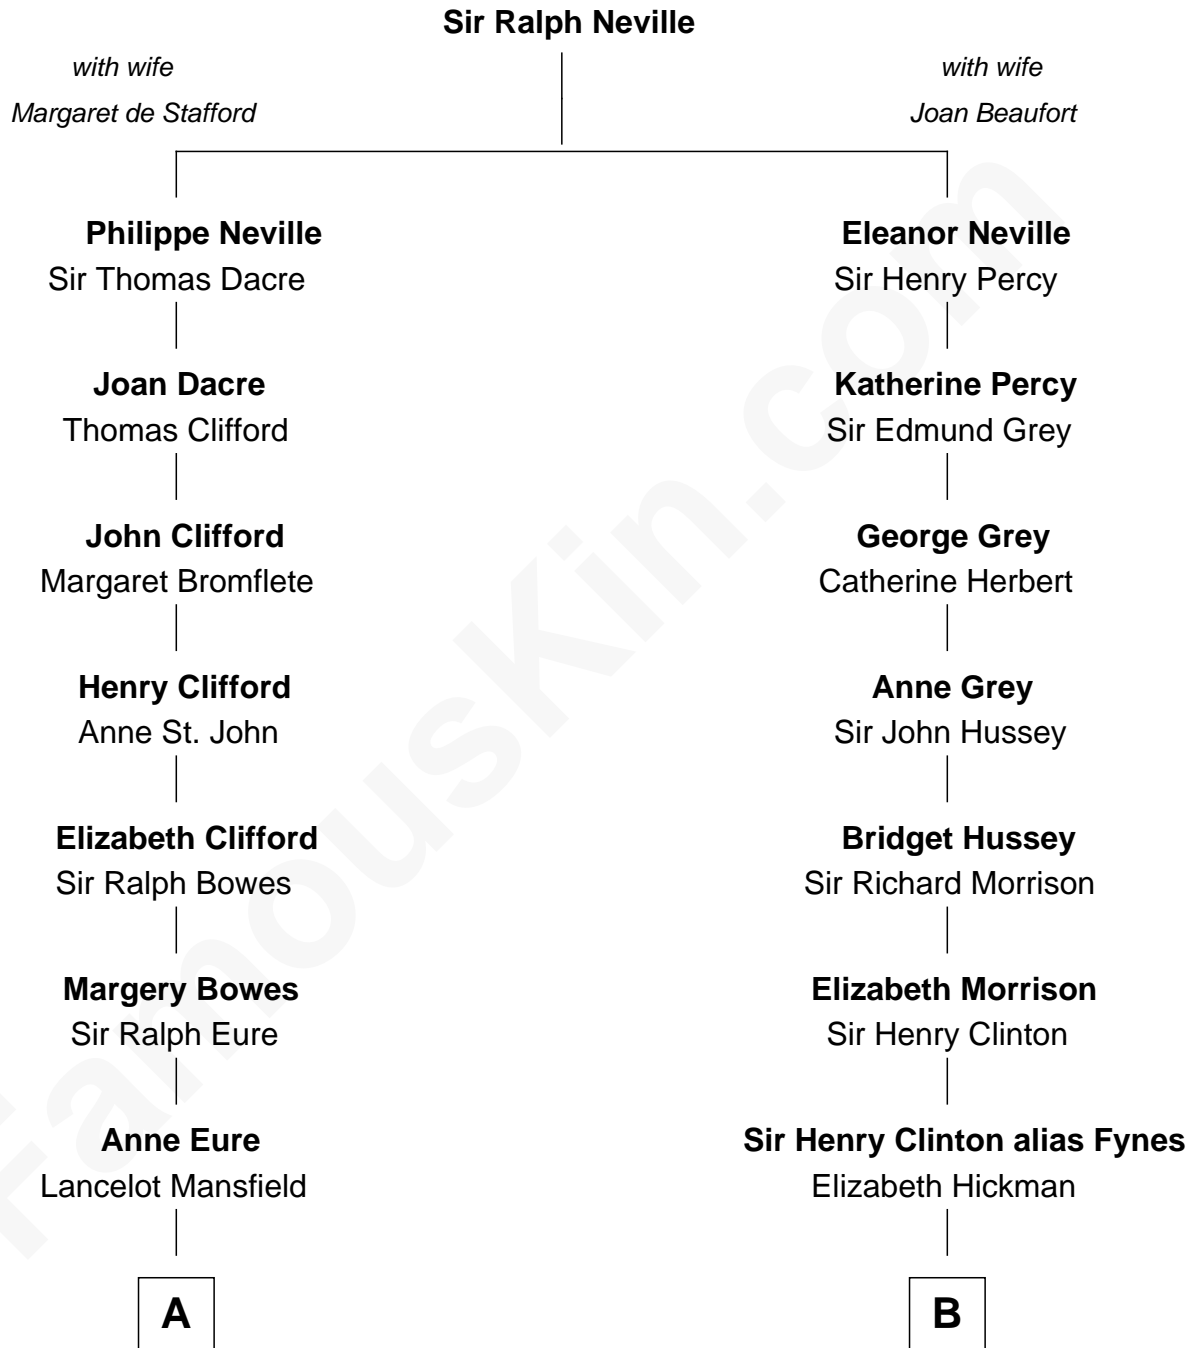

## Relationship Chart of

### Sandra Day O'Connor

*First Female U.S. Supreme Court Justice*

11th cousin 7 times removed of

**DeWitt Clinton**

*6th Governor of New York*

**C**

Henry R. Day  
Ada Mae Wilkey

Sandra Day O'Connor  
*U.S. Supreme Court Justice*