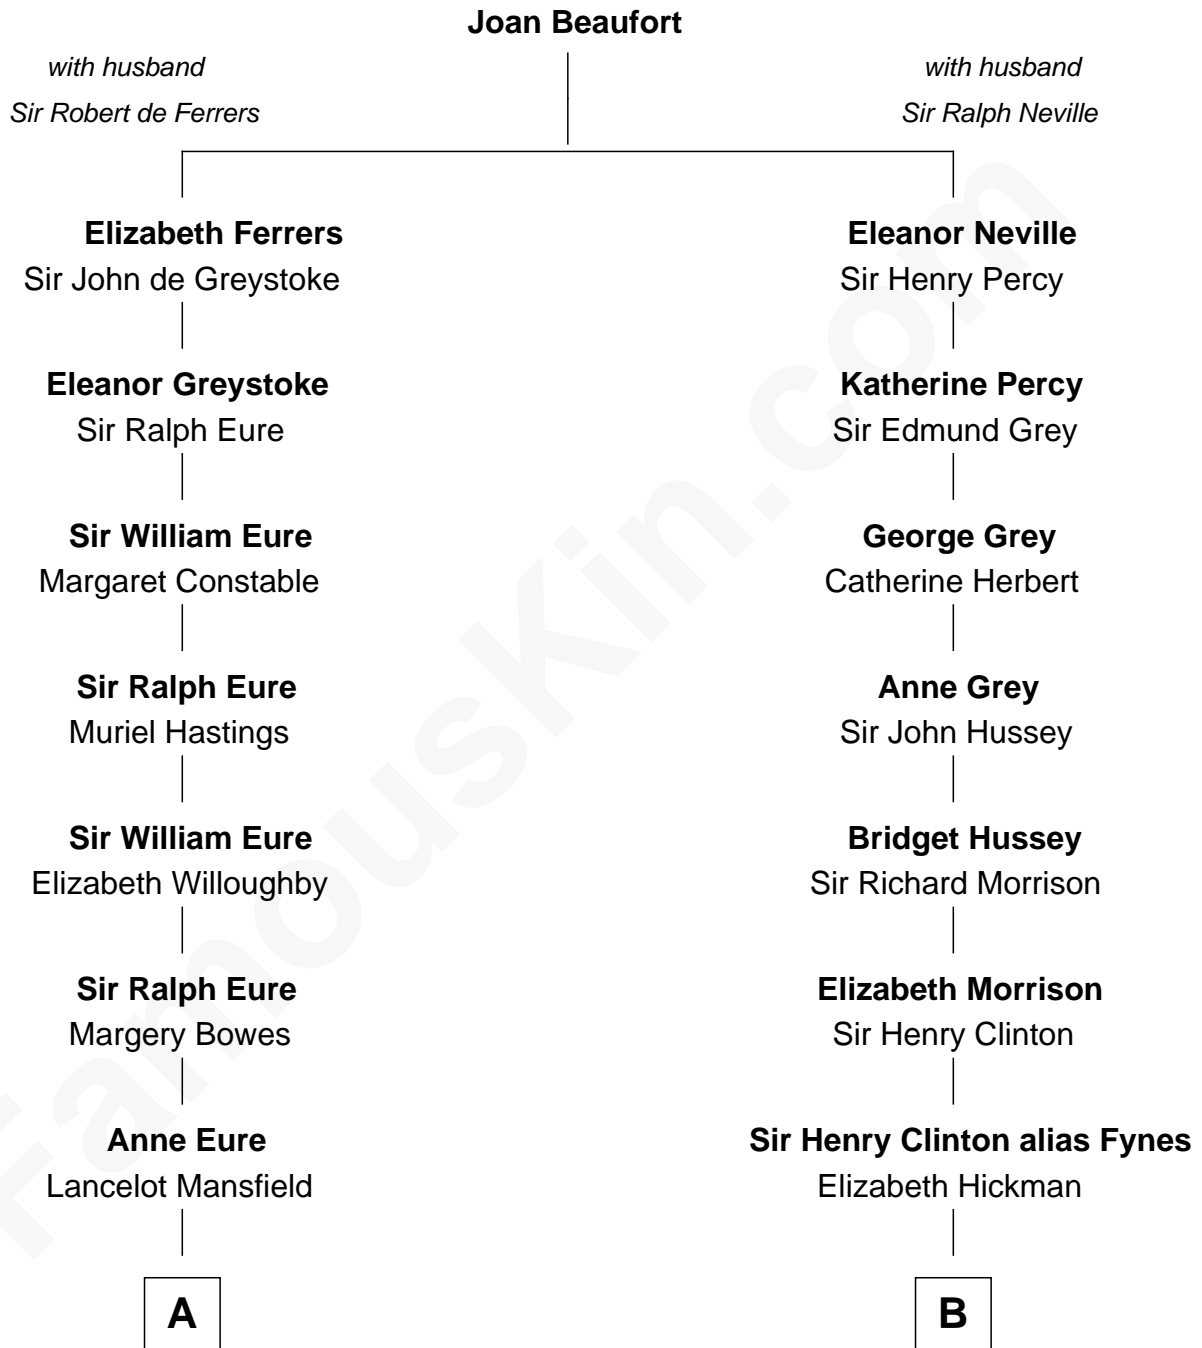

## Relationship Chart of

### Sandra Day O'Connor

First Female U.S. Supreme Court Justice

11th cousin 7 times removed of

**DeWitt Clinton**

6th Governor of New York

**C**

Henry R. Day  
Ada Mae Wilkey

Sandra Day O'Connor  
*U.S. Supreme Court Justice*