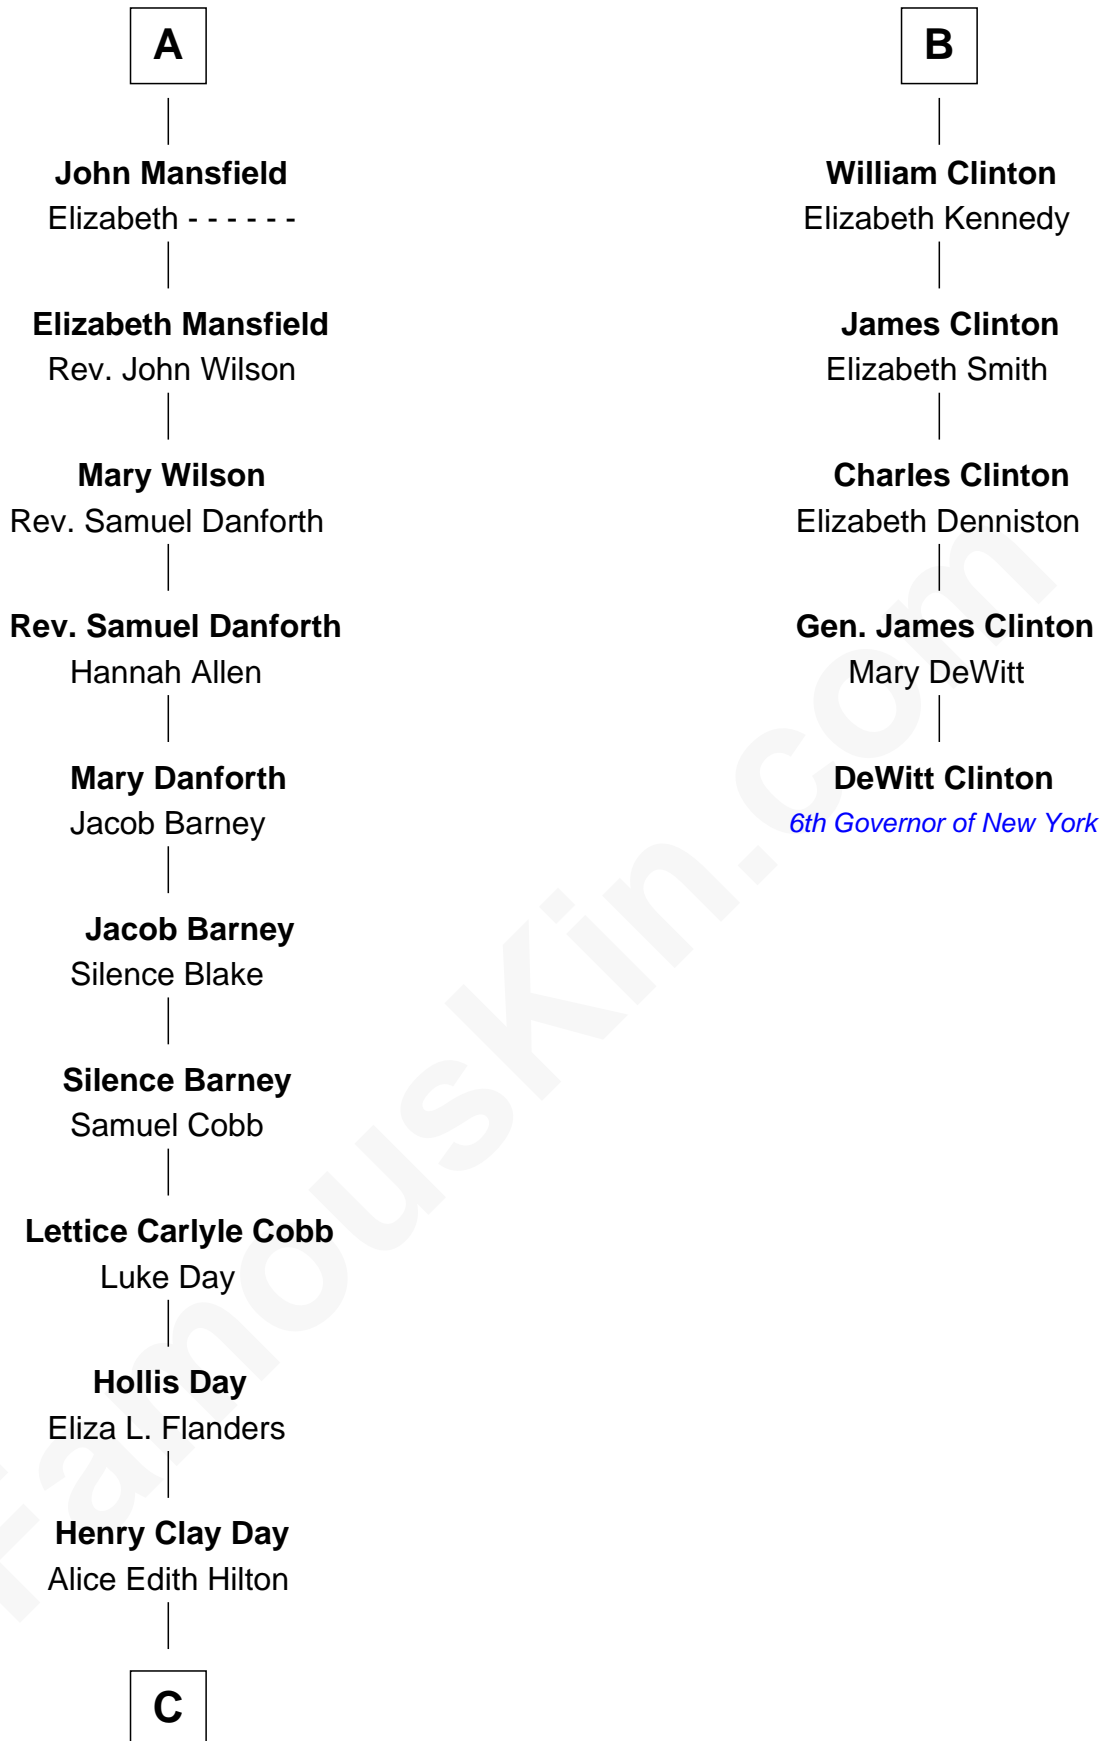

## Relationship Chart of

### Sandra Day O'Connor

First Female U.S. Supreme Court Justice

11th cousin 7 times removed of

**DeWitt Clinton**

6th Governor of New York

**C**

Henry R. Day  
Ada Mae Wilkey

Sandra Day O'Connor  
*U.S. Supreme Court Justice*