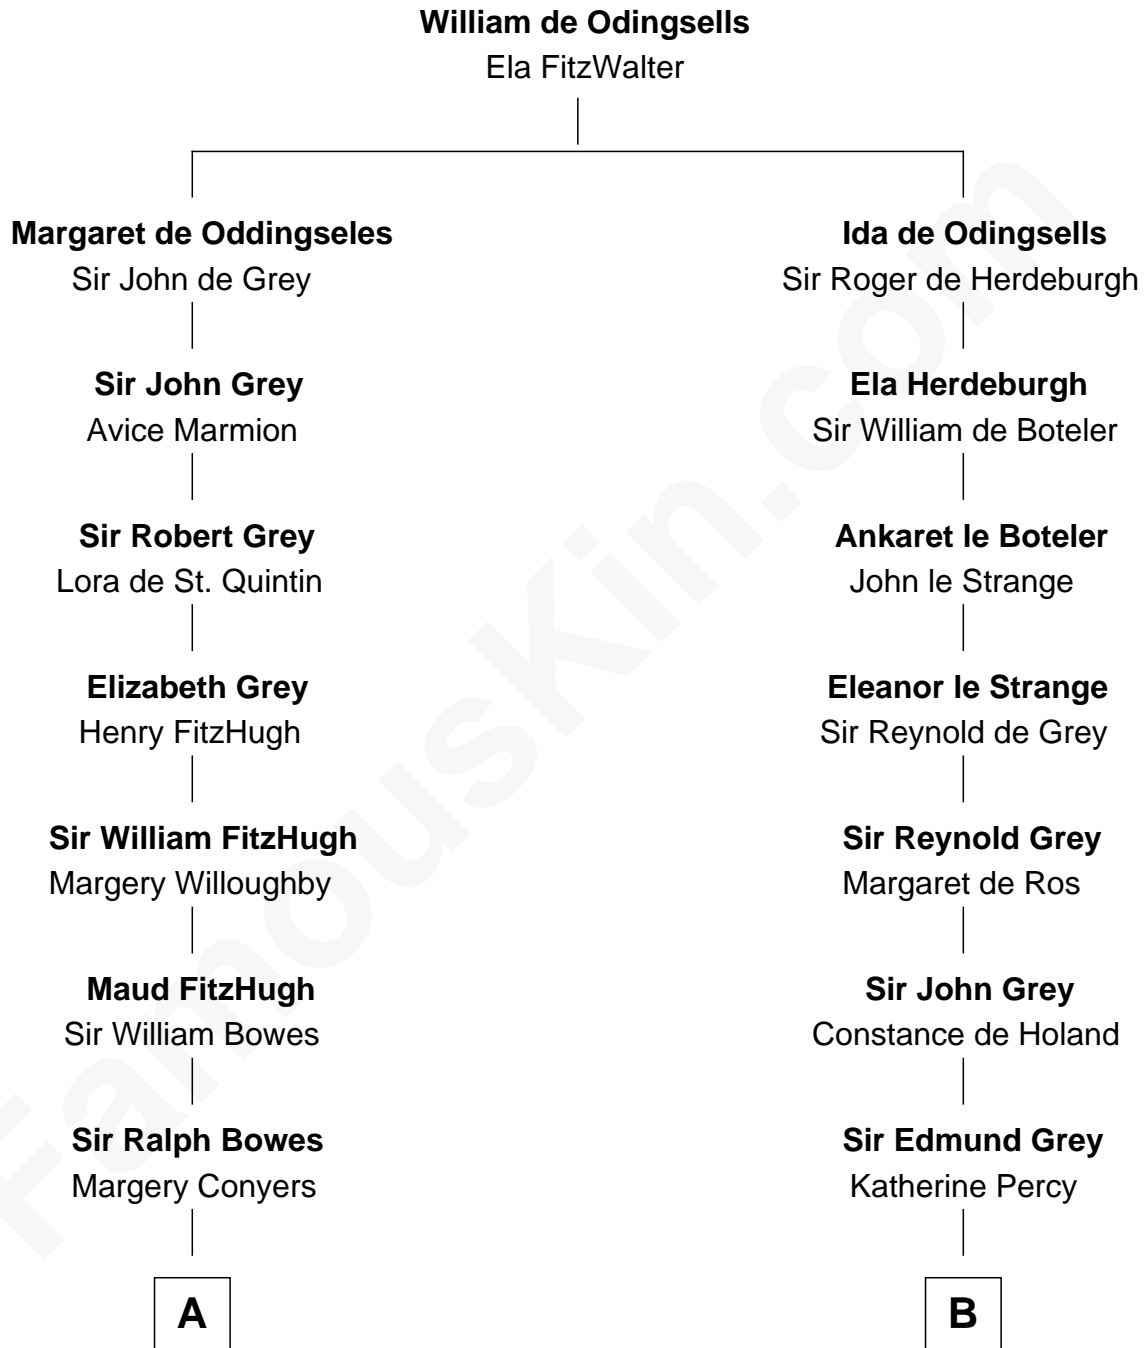

FamousKin.com

Relationship Chart of

Sandra Day O'Connor

First Female U.S. Supreme Court Justice

16th cousin 5 times removed of

DeWitt Clinton

6th Governor of New York

C

—
Lettice Carlyle Cobb

Luke Day

—
Hollis Day

Eliza L. Flanders

—
Henry Clay Day

Alice Edith Hilton

—
Henry R. Day

Ada Mae Wilkey