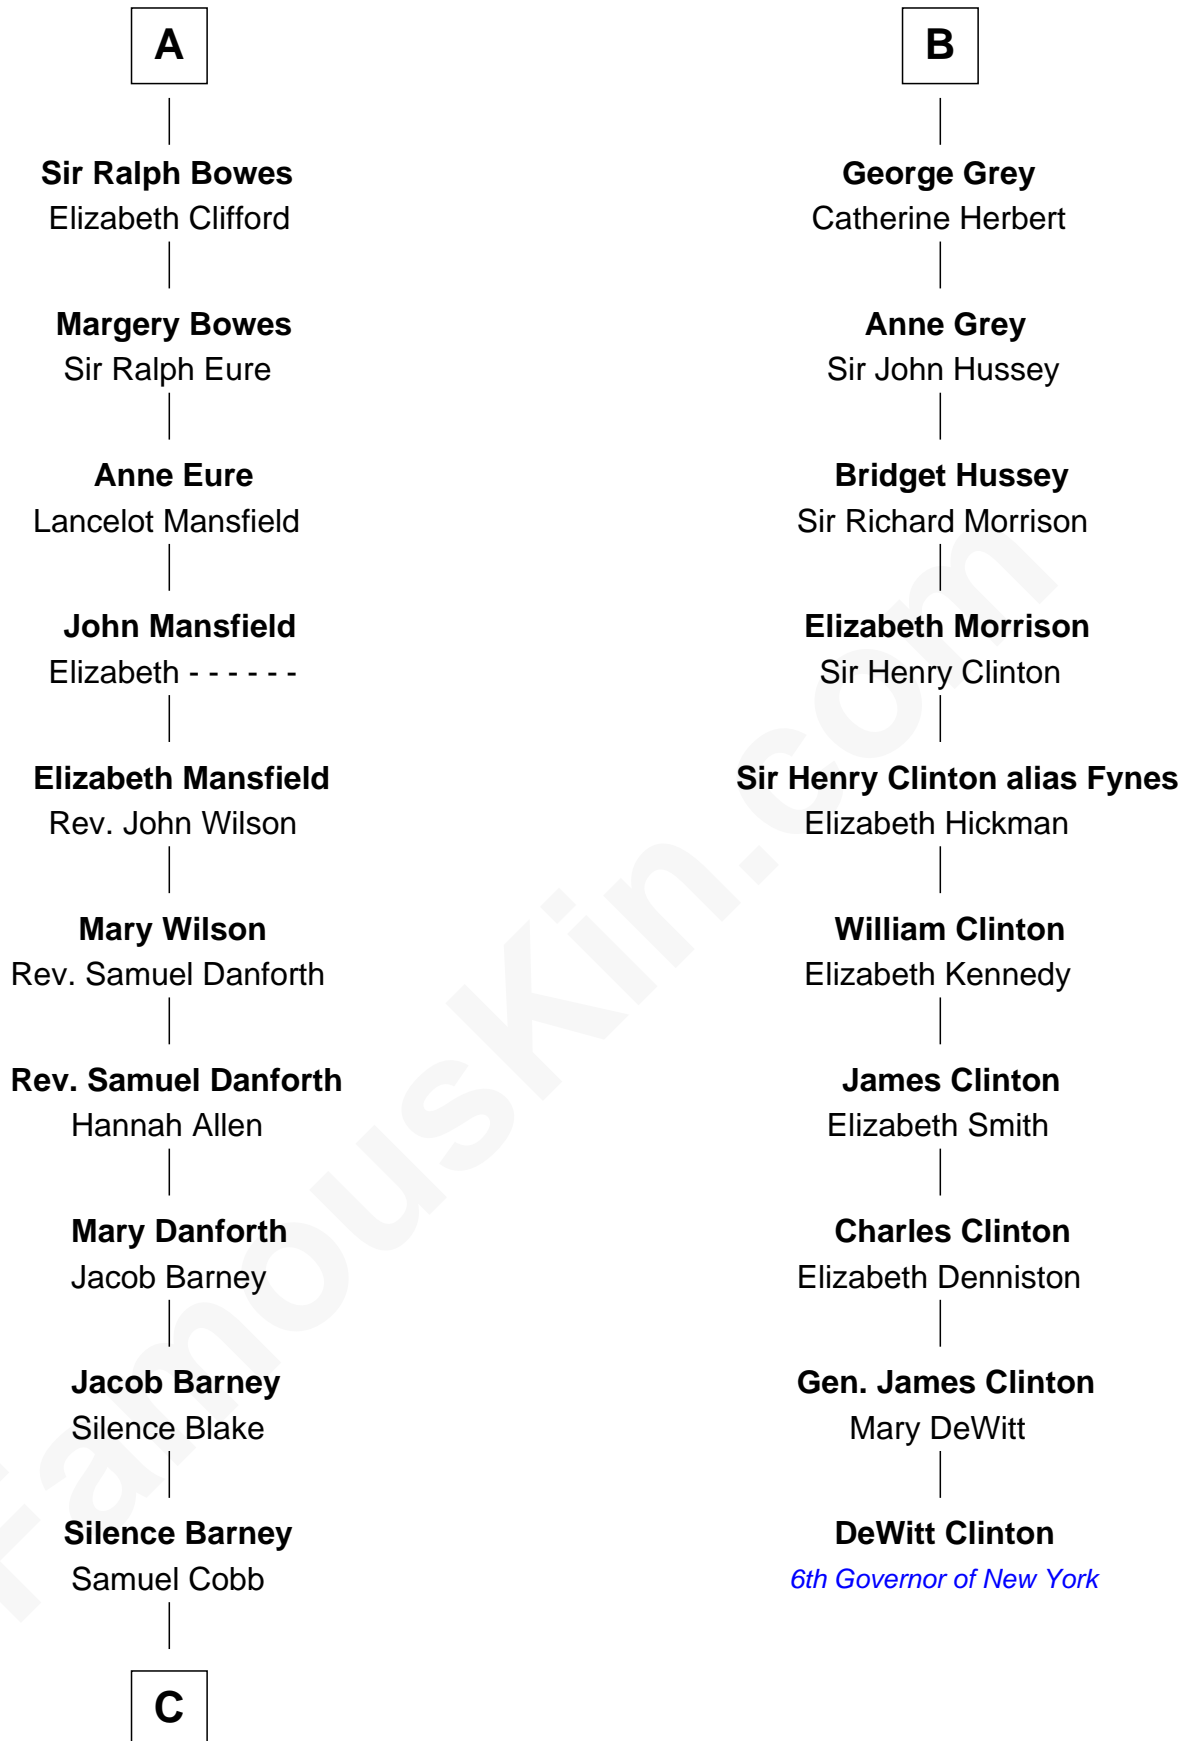

FamousKin.com

Relationship Chart of

Sandra Day O'Connor

First Female U.S. Supreme Court Justice

16th cousin 5 times removed of

DeWitt Clinton

6th Governor of New York

C

—
Lettice Carlyle Cobb

Luke Day

—
Hollis Day

Eliza L. Flanders

—
Henry Clay Day

Alice Edith Hilton

—
Henry R. Day

Ada Mae Wilkey